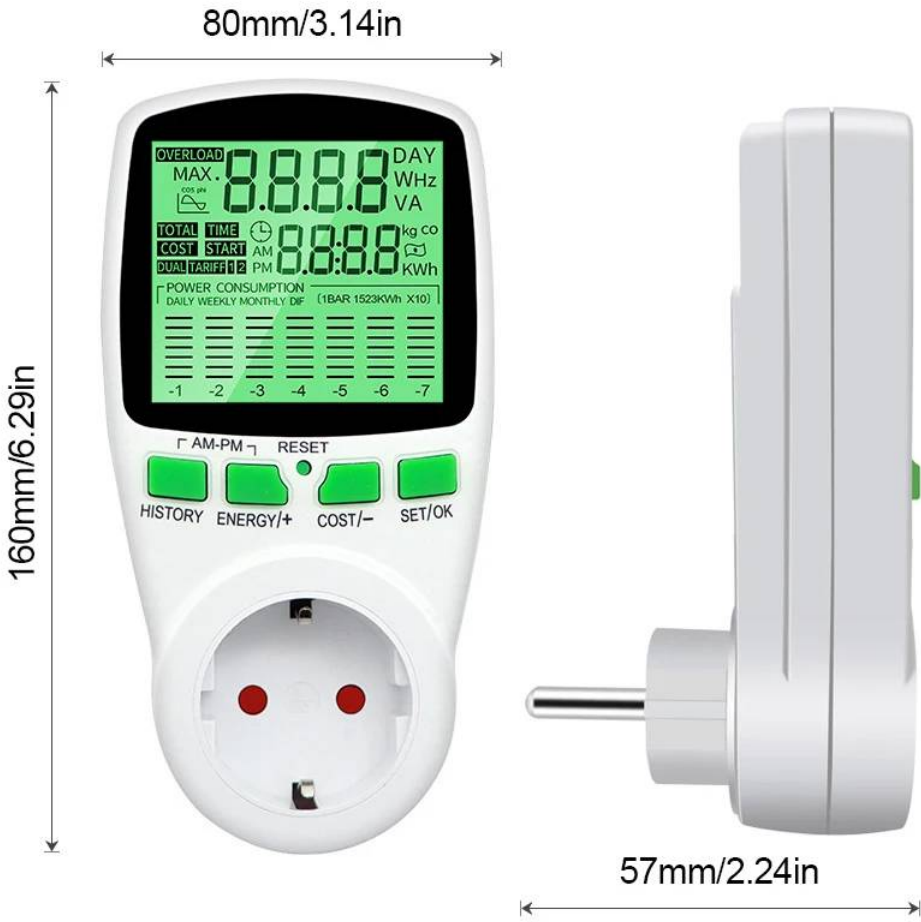

230V 16A Energy Monitor Plug & Play LCD Display w/Overload Alarm, Track Cost kWh for Fridge AC Heater EU/UK/AU Socket Analyzer

Description

Features:

1. High-quality ABS material, durable. 2. Plug and play, just plug the meter into the wall and plug in the device. , can monitor the standby or working power consumption of almost all electronic products. 3. Large and clear LCD display, the brightness of the display is moderate and soft, clear and comfortable, easy to read. 4. When the load is connected to a high level, the LCD will display "overload" and make a rumbling sound. 5. Suitable for sockets, air conditioner sockets, water heater sockets, and other household appliances.

Description:

1. The energy meter is a monitoring and testing instrument that determines the power consumption of the connected equipment and the cost of power consumption. 2. Measure voltage, frequency, current, power factor, watts, minimum and maximum power, record cumulative kWh, time, date and electricity cost

Specifications:

-Power consumption of power meter monitor: 0.5W -Working voltage: 230VAC
-Frequency display: 50HZ -Working current: maximum 16A -Wide voltage range: 230V-250V -Set watt display (watts) is 0W~99999W; but the actual watt display (watts) is 0~3680W -Meter Time display range: 0 seconds ~ 999 days - Voltage display range: 0V ~ 9999V - Current display (ampere): 0.000A ~ 16.000A - Frequency display: 0Hz ~ 9999Hz - Price display range: 0.00COST/KWH to 99.99COST/KWH - Total kWh and cost display: 0.000KWh-9999KWh, - Function indicator Specifications: US, EU, UK, AU

Full function

Display volt, ampere, Hertz, kwh, power, total time, total cost, power factor

POWER METER

Product introduction

POWER METER

POWER METER

main features

1. LCD display, easy to read data;
2. Just plug the device into the power socket on the wall;
3. Measurement of various parameters: power, voltage, current;
4. Saving money: calculating electricity bills