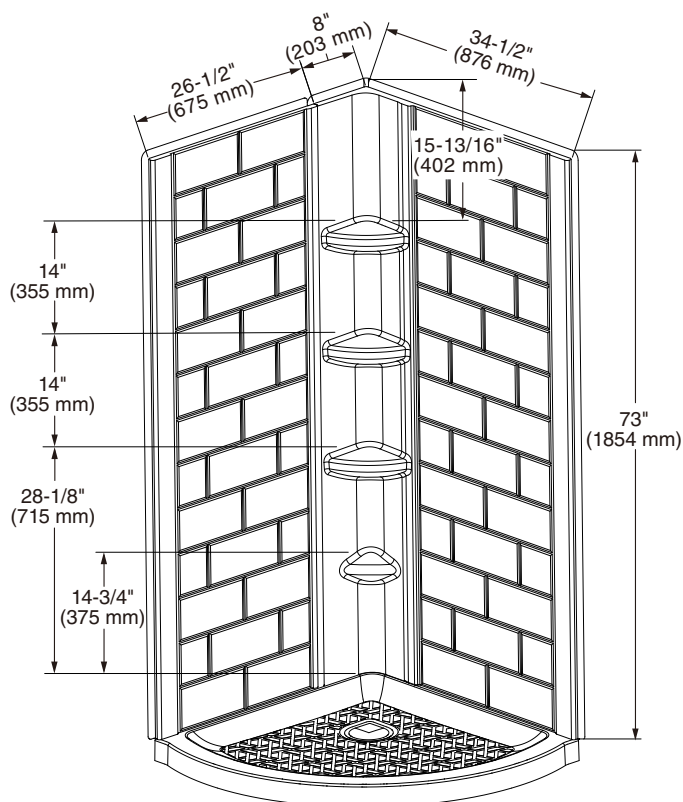

Elevate™ 36" x 72" 2-piece Shower Wall Set

☐ **2947SWT36.011**

- 2-piece wall set
- Subway patterned design
- Tile-like texture without the mess of grout
- Easy-to-clean, high-impact polystyrene material
- 3 Built-in shelves for extra storage
- Convenient shaving ledge in corner
- Includes connection extrusion for a no-gap install
- Direct-to-stud install; backing material required, sold separately
- 10 Year Warranty

Nominal Dimensions:

36" wide x 36" deep x 72" high
(914 x 914 x 1829 mm)

To Be Specified - Required:

- ☐ Color: .011 Arctic White

To Be Specified - Optional:

- ☐ Shower Base: A8016T-CO.011
- ☐ Shower Door: AM00840400