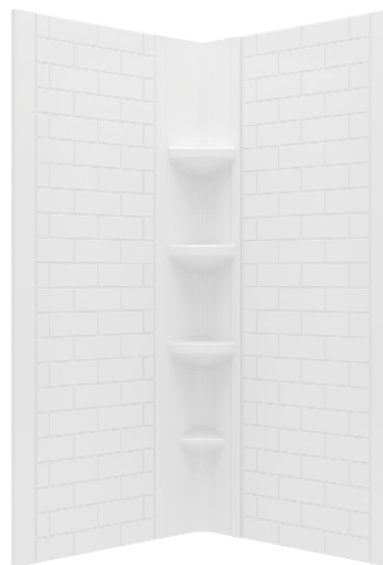

Elevate™ 36" x 72" 2-piece Shower Wall Set

☐ **2947SWT36.011**

- 2-piece wall set
- Subway patterned design
- Tile-like texture without the mess of grout
- Easy-to-clean, high-impact polystyrene material
- 3 Built-in shelves for extra storage
- Convenient shaving ledge in corner
- Includes connection extrusion for a no-gap install
- Direct-to-stud install; backing material required, sold separately
- 10 Year Warranty

Nominal Dimensions:

36" wide x 36" deep x 72" high
(914 x 914 x 1829 mm)

To Be Specified - Required:

- ☐ Color: .011 Arctic White

To Be Specified - Optional:

- ☐ Shower Base: A8016T-CO.011
- ☐ Shower Door: AM00840400