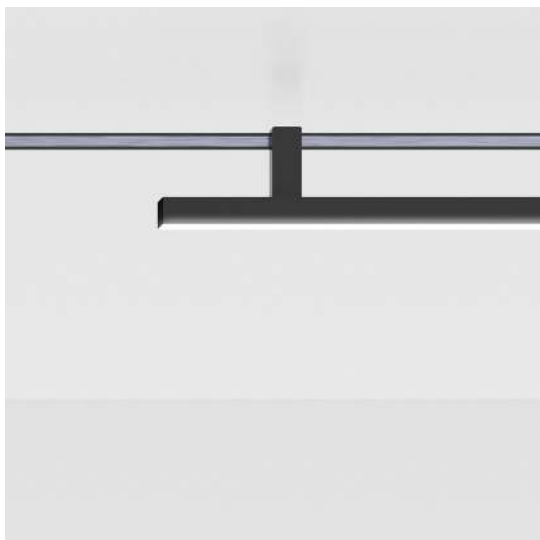

Sylt - Diffused Linear - 1200mm

Carlotta de Bevilacqua

IP20   Dimmerable: 

LUMINAIRE

- Watt: **30W**
- Delivered lumen output: **2626lm**
- Dimmable Typology: **Dali**

DESCRIPTION

* The product is not yet available.

FEATURES

- Product Code: - - -
- Installation: **Suspension**
- Material: **Aluminum**
- Series: **Architectural Indoor, Novelties**
- design by: **Carlotta de Bevilacqua**

DIMENSIONS

- Length: **1187 mm**
- Width: **27 mm**
- Height: **20 mm**