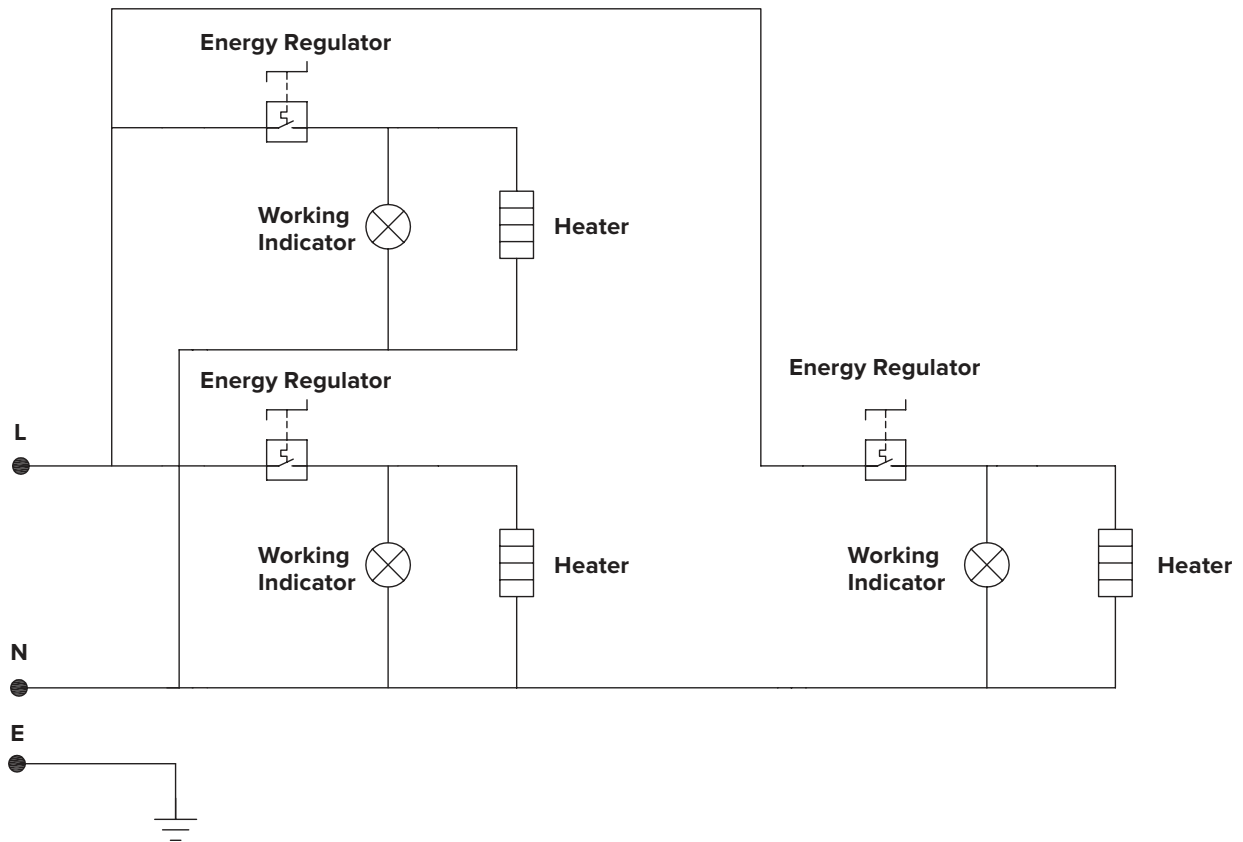

3 Well 120V Circuit Diagram

Electric Wiring Diagram

AC 120V/60HZ