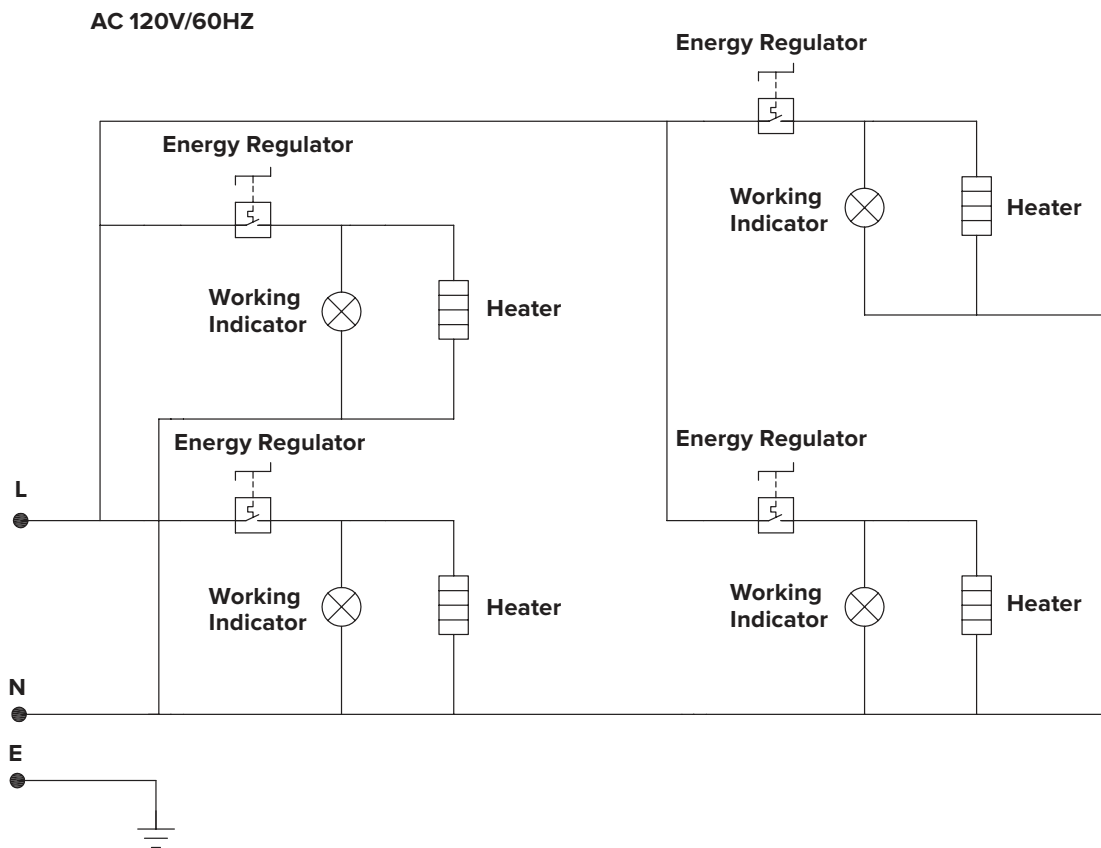

4 Well 120V Circuit Diagram

Electric Wiring Diagram