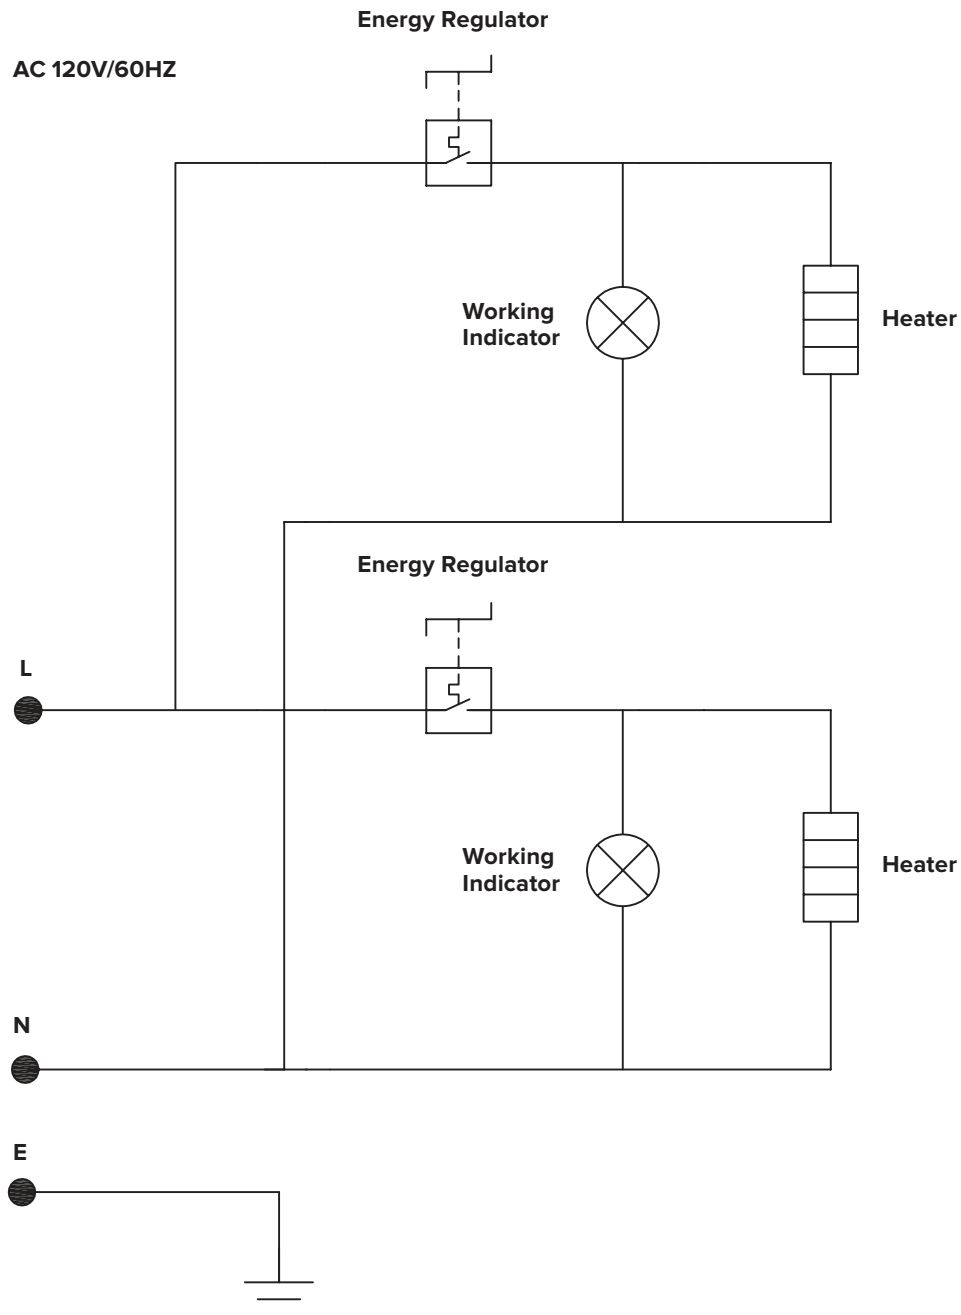

2 Well 120V Circuit Diagram

Electric Wiring Diagram