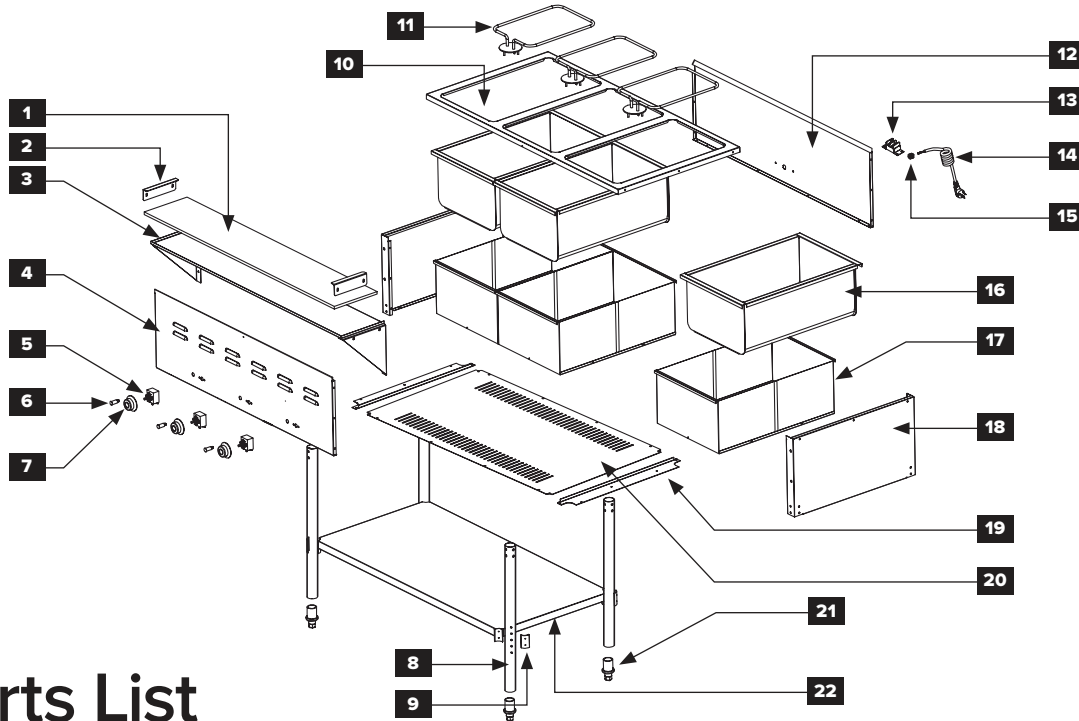

## Table of Contents

Parts List .....	3
Circuit Diagrams .....	4

**Intertek**  
5002546

CONFORMS  
TO UL-197

## Parts List

Key	Description	Item No.	177STE2S	177STE3S	177STE4SA	177STE4SH	177STE5S
1A	Cutting Board, 2-Well	177P2WPBRD	1	—	—	—	—
1B	Cutting Board, 3-Well	177P3WPBRD	—	1	—	—	—
1C	Cutting Board, 4-Well	177P4WPBRD	—	—	1	1	—
1D	Cutting Board, 5-Well	177P5WPBRD	—	—	—	—	1
2	Cutting Board Brackets	—	1	1	1	1	1
3	Cutting Board Shelf	—	1	1	1	1	1
4	Front Outer Board	—	1	1	1	1	1
5A	Infinite Control, 120V	177PTHERM1	2	3	4	—	—
5B	Infinite Control, 240V	177PTHERM2	—	—	—	4	5
6A	Orange Indicator Light, 120V	—	2	3	4	—	—
6B	Orange Indicator Light, 240V	177PSAL29	—	—	—	4	5
7	Temperature Control Knob	177PSWKNOB	2	3	4	4	5
8	Leg Assembly	—	4	4	4	4	4
9	Leg Bracket	—	4	4	4	4	4
10	Top Cover Frame	—	1	1	1	1	1
11A	Heating Element, 500W	177PELEM500	2	3	4	—	—
11B	Heating Element, 750W	177PELEM750	—	—	—	4	5
12	Back Outer Board	—	1	1	1	1	1
13	Terminal Block	177PTBLOCK	1	1	1	1	1
14A	Power Cord, 120V	—	1	1	1	—	—
14B	Power Cord, 208/240V	177PCD208240	—	—	—	1	1
15	Power Cord Bushing	—	1	1	1	1	1
16	Well	—	2	3	4	4	5
17	Insulation Cover	—	2	3	4	4	5
18	Side Outer Board	—	2	2	2	2	2
19	Side Bottom Board	—	2	2	2	2	2
20	Bottom Board	—	1	1	1	1	1
21	Feet	—	4	4	4	4	4
22	Undershelf	—	1	1	1	1	1