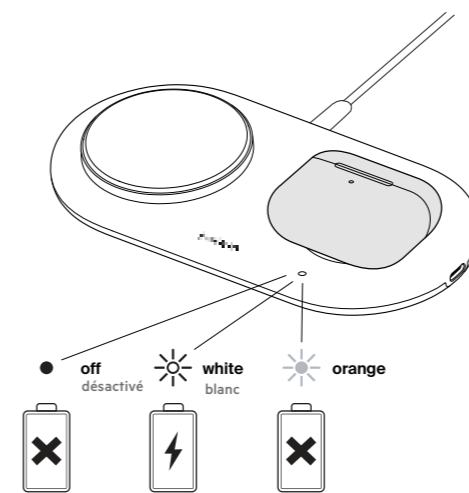

QIG

belkin GLOBAL PACKAGE OPERATIONS		841525			
FILE NAME	QSG_WIZ021xx_8820bt01774Rev.B00_BoostCharge_Pro_2_in_1_Pad_with_Qi2				
SKU#	WIZ021XX	P#	8820bt01774	REV	B00
DESIGNER	Anny	DATE	11/3/23 5:08 PM	VERSION	02

110gsm C1S Artpaper

3¹/₈
[79.375]

4¹/₂
[114.300]

22¹/₂
[571.500]