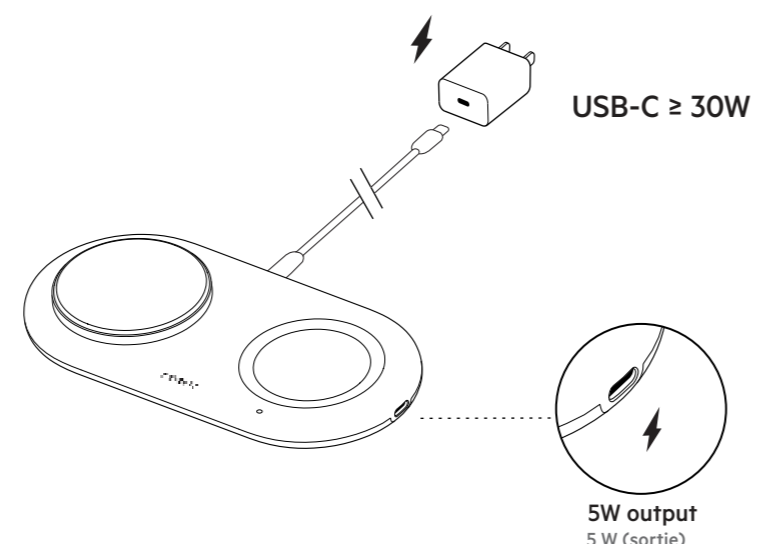

QIG

belkin GLOBAL PACKAGE OPERATIONS		841525			
FILE NAME	QSG_WIZ021xx_8820bt01774Rev.B00_BoostCharge_Pro_2_in_1_Pad_with_Qi2				
SKU#	WIZ021XX	P#	8820bt01774	REV	B00
DESIGNER	Anny	DATE	11/3/23 5:08 PM	VERSION	02

110gsm C1S Artpaper

3¹/₈
[79.375]

4¹/₂
[114.300]

22¹/₂
[571.500]