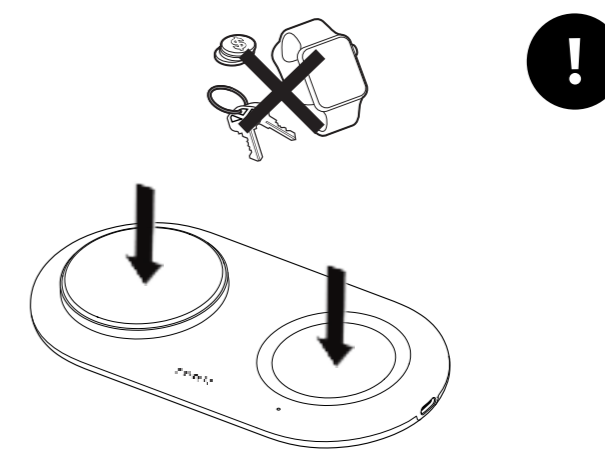

QIG

belkin GLOBAL PACKAGE OPERATIONS		841525			
FILE NAME	QSG_WIZ021xx_8820bt01774Rev.B00_BoostCharge_Pro_2_in_1_Pad_with_Qi2				
SKU#	WIZ021XX	P#	8820bt01774	REV	B00
DESIGNER	Anny	DATE	11/3/23 5:08 PM	VERSION	02

110gsm C1S Artpaper

3¹/₈
[79.375]

4¹/₂
[114.300]

22¹/₂
[571.500]