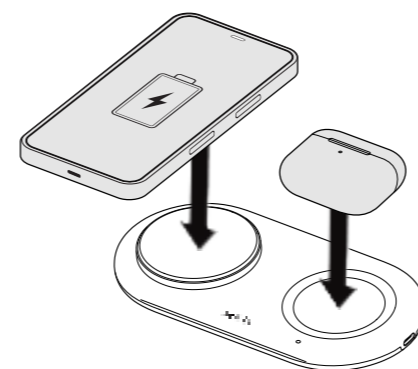

QIG

belkin GLOBAL PACKAGE OPERATIONS		841525			
FILE NAME	QSG_WIZ021xx_8820bt01774Rev.B00_BoostCharge_Pro_2_in_1_Pad_with_Qi2				
SKU#	WIZ021XX	P#	8820bt01774	REV	B00
DESIGNER	Anny	DATE	11/3/23 5:08 PM	VERSION	02

110gsm C1S Artpaper

3¹/₈
[79.375]

4¹/₂
[114.300]

22¹/₂
[571.500]