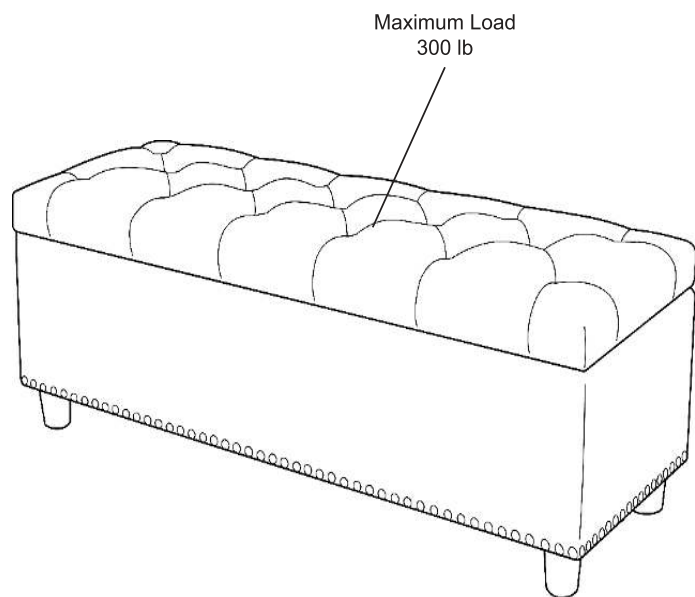

www.belleze.com

Scan this QR Code
to view our online tutorial

Estimated time for assembly:

5 mins

Weight limitations are as follows:

© All copyright of this document belongs to BELLEZE.
This document may not be printed, translated, reproduced, or distributed in whole or in
part without written permission from BELLEZE.