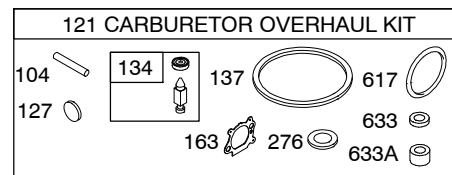

# 126T00

1319 WARNING LABEL

**REQUIRED** when replacing parts with warning labels affixed.

1058 OPERATOR'S MANUAL

1330 REPAIR MANUAL

1019 LABEL KIT

Illustrations cover a range of engines. Parts shown without corresponding text may not be used on your specific engine.  
 3728-2 Assemblies include all parts shown in frames. 07/14/2008