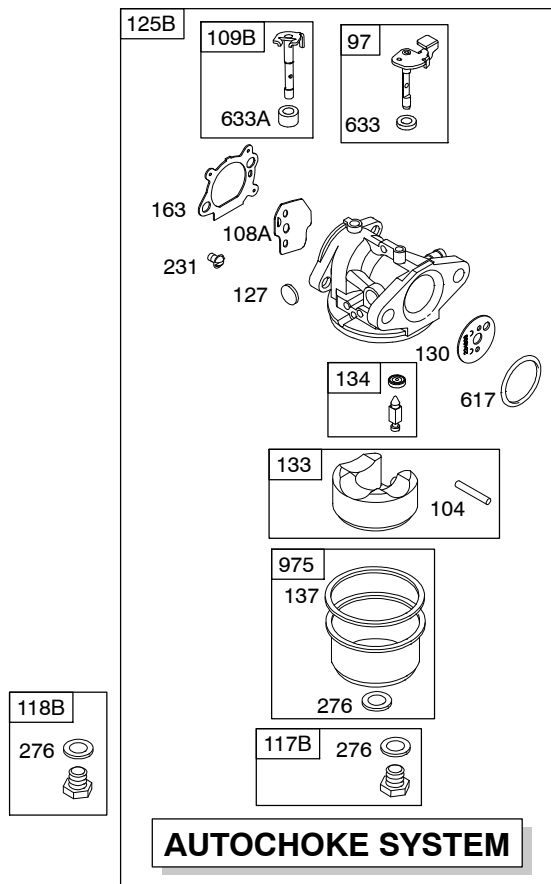

# 126T00

1319 WARNING LABEL

**REQUIRED** when replacing parts with warning labels affixed.

1058 OPERATOR'S MANUAL

1330 REPAIR MANUAL

1019 LABEL KIT

Illustrations cover a range of engines. Parts shown without corresponding text may not be used on your specific engine.  
 3728-2 Assemblies include all parts shown in frames. 07/14/2008

3728–10

Assemblies include all parts shown in frames.

07/14/2008

REF. NO.	PART NO.	DESCRIPTION	REF. NO.	PART NO.	DESCRIPTION	REF. NO.	PART NO.	DESCRIPTION
127	●694468	Plug–Welch	209A	795883	Spring–Governor Used on Type No(s). 0007, 0122.		691852	Spring–Governor Used on Type No(s). 0150, 0151, 0154, 0155, 0158, 0159, 0163, 0164, 0168, 0180, 0182, 0183, 0184, 0230, 0231, 0233, 0234, 0240, 0241, 0680, 1706, 1727, 1728, 1729, 1739, 1740, 1748, 1749, 1794, 1807, 1814, 1818, 1820, 1821, 1822, 1823, 1824, 1825, 1830, 1831, 1832, 1833, 1835, 1840, 1841, 1844, 1846, 1847, 1914, 1958, 2006, 2010, 2015, 2016, 2021, 2023, 2035, 4135, 4825, 4830.
130	696564	Valve–Throttle						691290 Spring–Governor Used on Type No(s). 0005, 0114, 0131, 0169, 0179, 0188, 2013.
130A	691203	Valve–Throttle	209B	699056	Spring–Governor ----- <b>Note</b> -----			791157 Spring–Governor Used on Type No(s). 1746, 1801, 1803, 1804, 1805.
133	398187	Float–Carburetor						691835 Spring–Governor Used on Type No(s). 1802.
134	●398188	Kit–Needle/Seat						790944 Spring–Governor Used on Type No(s). 0523.
137	◆693981	Gasket–Float Bowl						795879 Spring–Governor Used on Type No(s). 0007, 0122.
146	690979	Key–Timing						
163	★●272653	Gasket–Air Cleaner						
187	791766	Line–Fuel (Cut to Required Length)						
187A	791873	Line–Fuel (Molded)						
188	693399	Screw (Control Bracket)						
190	690940	Screw (Fuel Tank)						
202	691829	Link–Mechanical Governor						