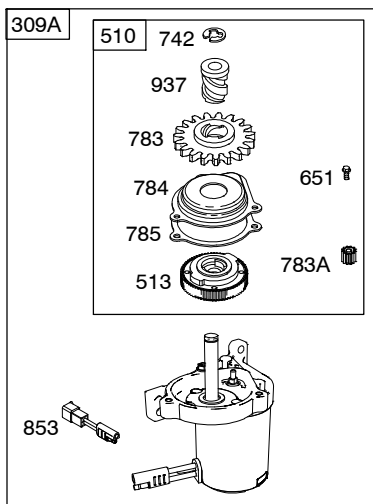

843 843A 188

267 265   
265A 265B

615   
404   
616

334

236 745

**Illustrations cover a range of engines. Parts shown without corresponding text may not be used on your specific engine.**  
3728-5 Assemblies include all parts shown in frames. 07/14/2008

# 126T00

REF. NO.	PART NO.	DESCRIPTION	REF. NO.	PART NO.	DESCRIPTION	REF. NO.	PART NO.	DESCRIPTION
1	697322	Cylinder Assembly	16	691450	Crankshaft			<b>691455</b> Crankshaft
2	399269	Kit-Bushing/Seal (Magneto Side)			----- <b>Note</b> -----			Used on Type No(s). 0006, 0018, 0523.
3	★299819S	Seal-Oil (Magneto Side)			<b>691451</b> Crankshaft			<b>694849</b> Crankshaft
4	493279	Sump-Engine			Used on Type No(s). 0004, 0010, 0011, 0015, 0050, 0060, 0121, 0135, 0138, 0148, 0153, 0158, 0159, 0169, 0172, 0173, 0199, 0243, 0329, 0454, 0475, 0479, 0487, 0491, 0555, 0615, 0660, 0826, 1064, 1172, 1724, 1728, 1729, 1750, 1767, 1791, 1802, 1807, 1817, 1820, 1822, 1824, 1833, 1963, 2003, 2004, 2011, 2016, 2021, 2022, 2034, 2041, 2091, 2388.		Used on Type No(s). 0005, 0114, 0131, 0179, 0188, 2013.	
		----- <b>Note</b> -----						<b>695242</b> Crankshaft
		<b>498983</b> Sump-Engine						Used on Type No(s). 0026.
5	691160	Head-Cylinder						<b>696009</b> Crankshaft
7	★∅692249	Gasket-Cylinder Head						Used on Type No(s). 0031, 0115, 0139, 0181, 0182, 0183, 0184, 0204, 0206, 0216, 0219, 0220, 0224, 0231, 0233, 0236, 0240, 0241, 0329, 0678, 0933, 1840, 1841.
8	695250	Breather Assembly						<b>791061</b> Crankshaft
9	★∅696125	Gasket-Breather						Used on Type No(s). 0030, 0116, 0209, 0225, 0227, 0230, 0234, 0237.
10	691125	Screw (Breather Assembly)						<b>694478</b> Crankshaft
11	691781	Tube-Breather						Used on Type No(s). 0521, 0538.
12	★692232	Gasket-Crankcase						<b>691454</b> Crankshaft
13	690912	Screw (Cylinder Head)						Used on Type No(s). 1706.
15	691680	Plug-Oil Drain (Square Socket)						<b>694079</b> Crankshaft
								Used on Type No(s). 1701.
								<b>795499</b> Crankshaft
								Used on Type No(s). 0222, 0256.