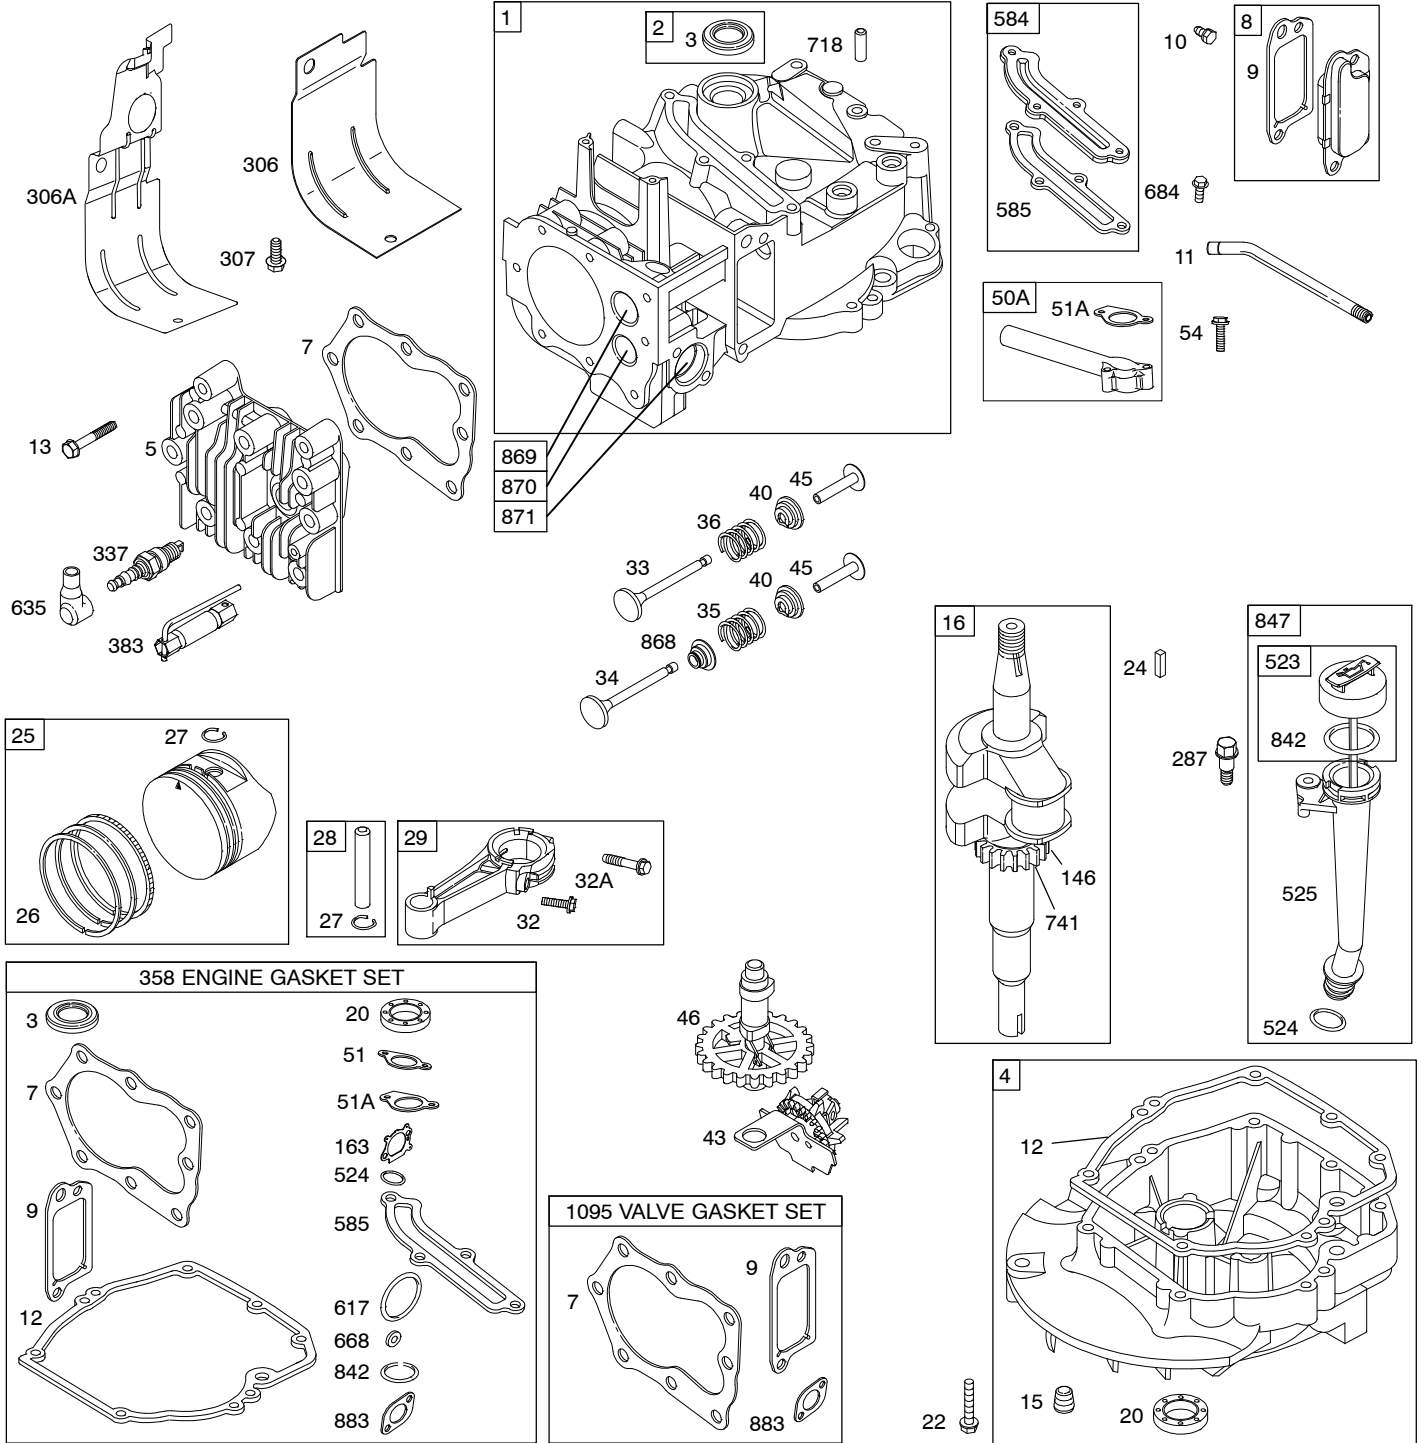

# 126T00

1319 WARNING LABEL

**REQUIRED** when replacing parts with warning labels affixed.

1058 OPERATOR'S MANUAL

1330 REPAIR MANUAL

1019 LABEL KIT

Illustrations cover a range of engines. Parts shown without corresponding text may not be used on your specific engine.  
 3728-2 Assemblies include all parts shown in frames. 07/14/2008