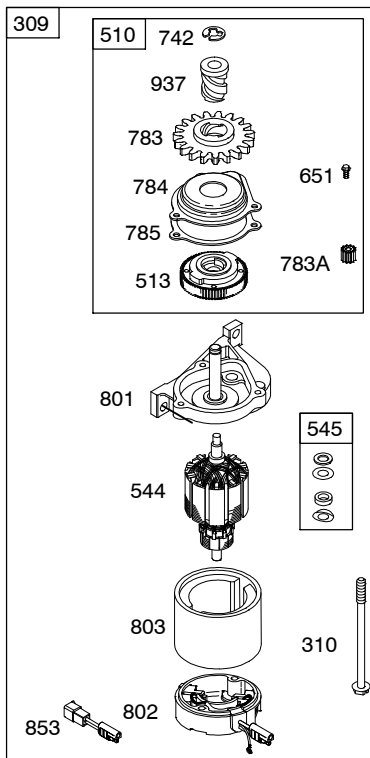

843 843A 188

267 265   
265A 265B

615   
404   
616

334

236 745

**Illustrations cover a range of engines. Parts shown without corresponding text may not be used on your specific engine.**  
3728-5 Assemblies include all parts shown in frames. 07/14/2008

# 126T00

REF. NO.	PART NO.	DESCRIPTION	REF. NO.	PART NO.	DESCRIPTION	REF. NO.	PART NO.	DESCRIPTION
1	697322	Cylinder Assembly	16	691450	Crankshaft			<b>691455</b> Crankshaft
2	399269	Kit-Bushing/Seal (Magneto Side)			----- <b>Note</b> -----			Used on Type No(s). 0006, 0018, 0523.
3	★299819S	Seal-Oil (Magneto Side)			<b>691451</b> Crankshaft			<b>694849</b> Crankshaft
4	493279	Sump-Engine			Used on Type No(s). 0004, 0010, 0011, 0015, 0050, 0060, 0121, 0135, 0138, 0148, 0153, 0158, 0159, 0169, 0172, 0173, 0199, 0243, 0329, 0454, 0475, 0479, 0487, 0491, 0555, 0615, 0660, 0826, 1064, 1172, 1724, 1728, 1729, 1750, 1767, 1791, 1802, 1807, 1817, 1820, 1822, 1824, 1833, 1963, 2003, 2004, 2011, 2016, 2021, 2022, 2034, 2041, 2091, 2388.		Used on Type No(s). 0005, 0114, 0131, 0179, 0188, 2013.	
		----- <b>Note</b> -----						<b>695242</b> Crankshaft
		<b>498983</b> Sump-Engine						Used on Type No(s). 0026.
5	691160	Head-Cylinder						<b>696009</b> Crankshaft
7	★∅692249	Gasket-Cylinder Head						Used on Type No(s). 0031, 0115, 0139, 0181, 0182, 0183, 0184, 0204, 0206, 0216, 0219, 0220, 0224, 0231, 0233, 0236, 0240, 0241, 0329, 0678, 0933, 1840, 1841.
8	695250	Breather Assembly						<b>791061</b> Crankshaft
9	★∅696125	Gasket-Breather						Used on Type No(s). 0030, 0116, 0209, 0225, 0227, 0230, 0234, 0237.
10	691125	Screw (Breather Assembly)						<b>694478</b> Crankshaft
11	691781	Tube-Breather						Used on Type No(s). 0521, 0538.
12	★692232	Gasket-Crankcase						<b>691454</b> Crankshaft
13	690912	Screw (Cylinder Head)						Used on Type No(s). 1706.
15	691680	Plug-Oil Drain (Square Socket)						<b>694079</b> Crankshaft
								Used on Type No(s). 1701.
								<b>795499</b> Crankshaft
								Used on Type No(s). 0222, 0256.