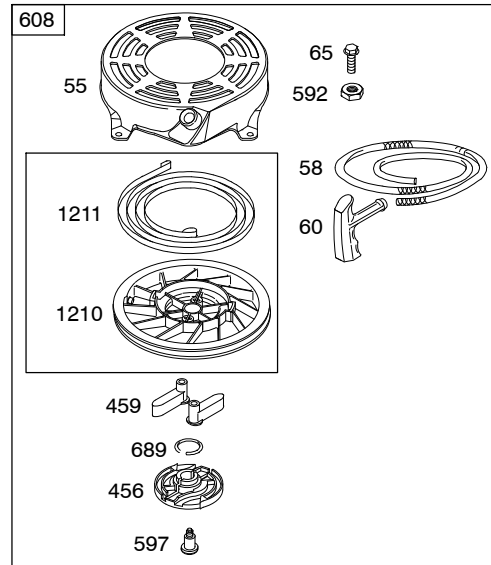

843 843A 188

267 265   
265A 265B

615   
404   
616

334

236 745

**Illustrations cover a range of engines. Parts shown without corresponding text may not be used on your specific engine.**  
3728-5 Assemblies include all parts shown in frames. 07/14/2008

# 126T00

REF. NO.	PART NO.	DESCRIPTION	REF. NO.	PART NO.	DESCRIPTION	REF. NO.	PART NO.	DESCRIPTION
1	697322	Cylinder Assembly	16	691450	Crankshaft			<b>691455</b> Crankshaft
2	399269	Kit-Bushing/Seal (Magneto Side)			----- <b>Note</b> -----			Used on Type No(s). 0006, 0018, 0523.
3	★299819S	Seal-Oil (Magneto Side)			<b>691451</b> Crankshaft			<b>694849</b> Crankshaft
4	493279	Sump-Engine			Used on Type No(s). 0004, 0010, 0011, 0015, 0050, 0060, 0121, 0135, 0138, 0148, 0153, 0158, 0159, 0169, 0172, 0173, 0199, 0243, 0329, 0454, 0475, 0479, 0487, 0491, 0555, 0615, 0660, 0826, 1064, 1172, 1724, 1728, 1729, 1750, 1767, 1791, 1802, 1807, 1817, 1820, 1822, 1824, 1833, 1963, 2003, 2004, 2011, 2016, 2021, 2022, 2034, 2041, 2091, 2388.		Used on Type No(s). 0005, 0114, 0131, 0179, 0188, 2013.	
		----- <b>Note</b> -----						<b>695242</b> Crankshaft
		<b>498983</b> Sump-Engine						Used on Type No(s). 0026.
5	691160	Head-Cylinder						<b>696009</b> Crankshaft
7	★∅692249	Gasket-Cylinder Head						Used on Type No(s). 0031, 0115, 0139, 0181, 0182, 0183, 0184, 0204, 0206, 0216, 0219, 0220, 0224, 0231, 0233, 0236, 0240, 0241, 0329, 0678, 0933, 1840, 1841.
8	695250	Breather Assembly						<b>791061</b> Crankshaft
9	★∅696125	Gasket-Breather						Used on Type No(s). 0030, 0116, 0209, 0225, 0227, 0230, 0234, 0237.
10	691125	Screw (Breather Assembly)						<b>694478</b> Crankshaft
11	691781	Tube-Breather						Used on Type No(s). 0521, 0538.
12	★692232	Gasket-Crankcase						<b>691454</b> Crankshaft
13	690912	Screw (Cylinder Head)						Used on Type No(s). 1706.
15	691680	Plug-Oil Drain (Square Socket)						<b>694079</b> Crankshaft
								Used on Type No(s). 1701.
								<b>795499</b> Crankshaft
								Used on Type No(s). 0222, 0256.