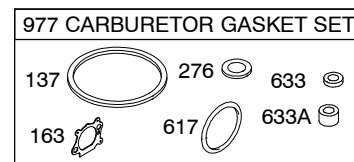

# 126T00

1319 WARNING LABEL

**REQUIRED** when replacing parts with warning labels affixed.

1058 OPERATOR'S MANUAL

1330 REPAIR MANUAL

1019 LABEL KIT

Illustrations cover a range of engines. Parts shown without corresponding text may not be used on your specific engine.  
 3728-2 Assemblies include all parts shown in frames. 07/14/2008