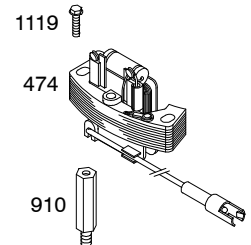

843 843A 188

267 265   
265A 265B

615   
404   
616

334

236 745

**Illustrations cover a range of engines. Parts shown without corresponding text may not be used on your specific engine.**  
3728-5 Assemblies include all parts shown in frames. 07/14/2008

# 126T00

REF. NO.	PART NO.	DESCRIPTION	REF. NO.	PART NO.	DESCRIPTION	REF. NO.	PART NO.	DESCRIPTION
1	697322	Cylinder Assembly	16	691450	Crankshaft			<b>691455</b> Crankshaft
2	399269	Kit-Bushing/Seal (Magneto Side)			----- <b>Note</b> -----			Used on Type No(s). 0006, 0018, 0523.
3	★299819S	Seal-Oil (Magneto Side)			<b>691451</b> Crankshaft			<b>694849</b> Crankshaft
4	493279	Sump-Engine			Used on Type No(s). 0004, 0010, 0011, 0015, 0050, 0060, 0121, 0135, 0138, 0148, 0153, 0158, 0159, 0169, 0172, 0173, 0199, 0243, 0329, 0454, 0475, 0479, 0487, 0491, 0555, 0615, 0660, 0826, 1064, 1172, 1724, 1728, 1729, 1750, 1767, 1791, 1802, 1807, 1817, 1820, 1822, 1824, 1833, 1963, 2003, 2004, 2011, 2016, 2021, 2022, 2034, 2041, 2091, 2388.		Used on Type No(s). 0005, 0114, 0131, 0179, 0188, 2013.	
		----- <b>Note</b> -----						<b>695242</b> Crankshaft
		<b>498983</b> Sump-Engine						Used on Type No(s). 0026.
5	691160	Head-Cylinder						<b>696009</b> Crankshaft
7	★∅692249	Gasket-Cylinder Head						Used on Type No(s). 0031, 0115, 0139, 0181, 0182, 0183, 0184, 0204, 0206, 0216, 0219, 0220, 0224, 0231, 0233, 0236, 0240, 0241, 0329, 0678, 0933, 1840, 1841.
8	695250	Breather Assembly						<b>791061</b> Crankshaft
9	★∅696125	Gasket-Breather						Used on Type No(s). 0030, 0116, 0209, 0225, 0227, 0230, 0234, 0237.
10	691125	Screw (Breather Assembly)						<b>694478</b> Crankshaft
11	691781	Tube-Breather						Used on Type No(s). 0521, 0538.
12	★692232	Gasket-Crankcase						<b>691454</b> Crankshaft
13	690912	Screw (Cylinder Head)						Used on Type No(s). 1706.
15	691680	Plug-Oil Drain (Square Socket)						<b>694079</b> Crankshaft
								Used on Type No(s). 1701.
								<b>795499</b> Crankshaft
								Used on Type No(s). 0222, 0256.