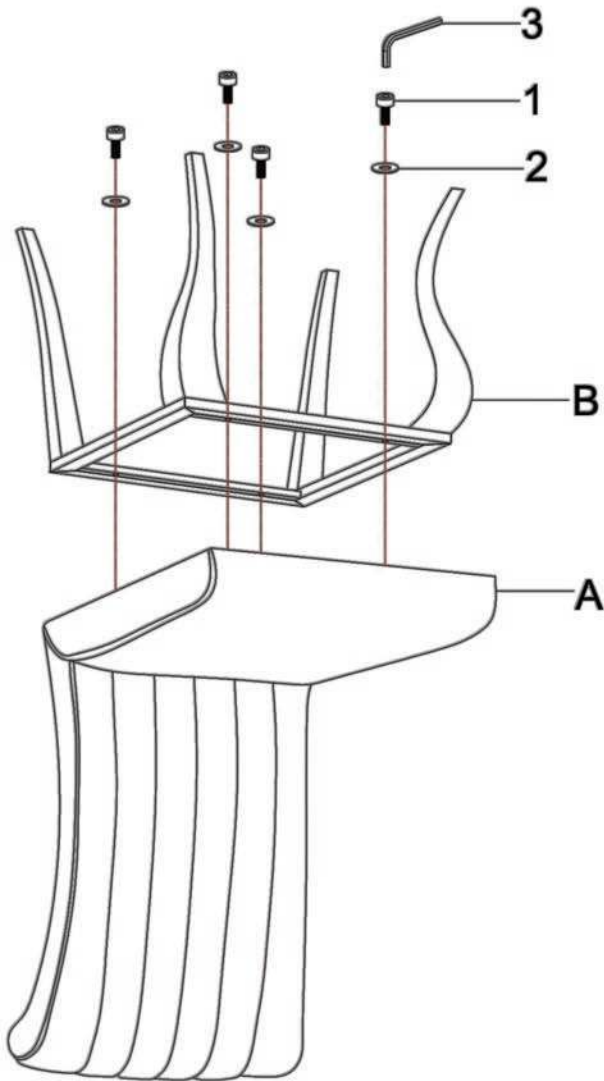

ASSEMBLY INSTRUCTIONS
COASTER FINE FURNITURE

Fine Furniture for every stage of life

105072(B1-B2)
Side Chair

ITEM: 105072(B1-B2)

ASSEMBLY INSTRUCTIONS

ASSEMBLY TIPS:

1. Remove hardware from box and sort by size.
2. Please check to see that all hardware and parts are present prior to start of assembly.
3. Please follow attached instructions in the same sequence as numbered to assure fast & easy assembly.

1PC

Z

HARDWARE IDENTIFICATION

1 BOLTS M6*25

4PCS

2 FLAT WASHER Ø6*16

4PCS

3 ALLEN WRENCH 4MM

1PC

NOTE:

Quantities shown are for one chair.

Hardware pack is located in 105072B2

ITEM: 105072(B1-B2)

ASSEMBLY INSTRUCTIONS

STEP 1

ASSEMBLY INSTRUCTIONS
COASTER FINE FURNITURE

Fine Furniture for every stage of life

115091(B1-B3)
Dining Table

ITEM: 115091(B1-B3)

ASSEMBLY INSTRUCTIONS

ASSEMBLY TIPS:

1. Remove hardware from box and sort by size.
2. Please check to see that all hardware and parts are present prior to start of assembly.
3. Please follow attached instructions in the same sequence as numbered to assure fast & easy assembly.