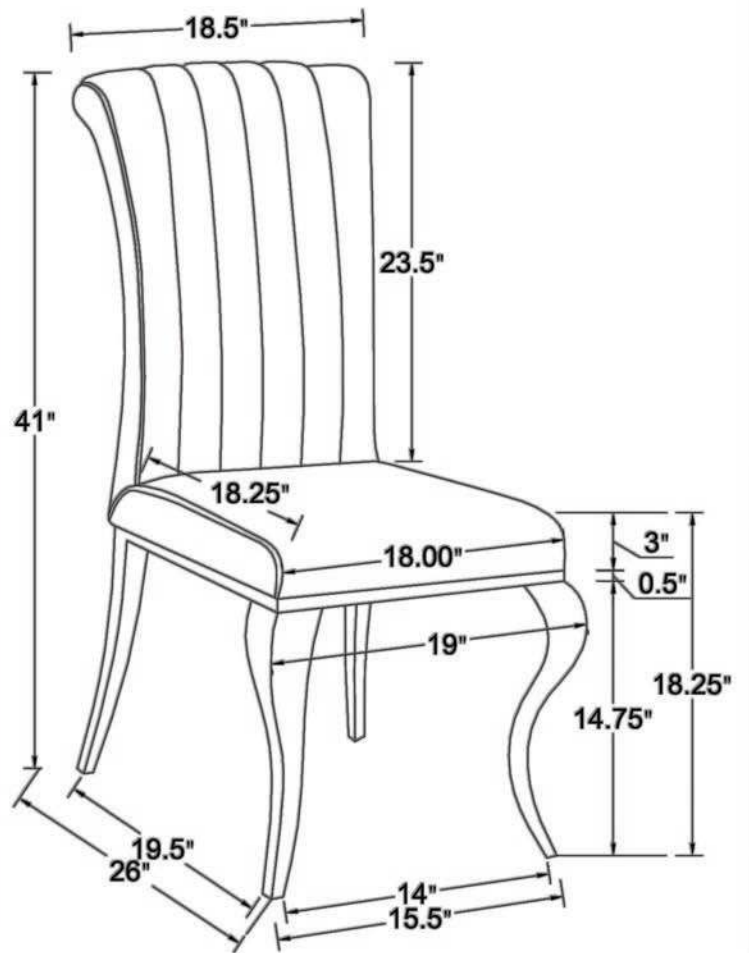

ASSEMBLY INSTRUCTIONS
COASTER FINE FURNITURE

Fine Furniture for every stage of life

105072(B1-B2)
Side Chair

ITEM: 105072(B1-B2)

ASSEMBLY INSTRUCTIONS

ASSEMBLY TIPS:

1. Remove hardware from box and sort by size.
2. Please check to see that all hardware and parts are present prior to start of assembly.
3. Please follow attached instructions in the same sequence as numbered to assure fast & easy assembly.

1PC

NOTE:

Quantities shown are for one chair.

Hardware pack is located in 105072B2

ITEM: 105072(B1-B2)

ASSEMBLY INSTRUCTIONS

STEP 1

ASSEMBLY INSTRUCTIONS
COASTER FINE FURNITURE

Fine Furniture for every stage of life

115091(B1-B3)
Dining Table

ITEM: 115091(B1-B3)

ASSEMBLY INSTRUCTIONS

ASSEMBLY TIPS:

1. Remove hardware from box and sort by size.
2. Please check to see that all hardware and parts are present prior to start of assembly.
3. Please follow attached instructions in the same sequence as numbered to assure fast & easy assembly.