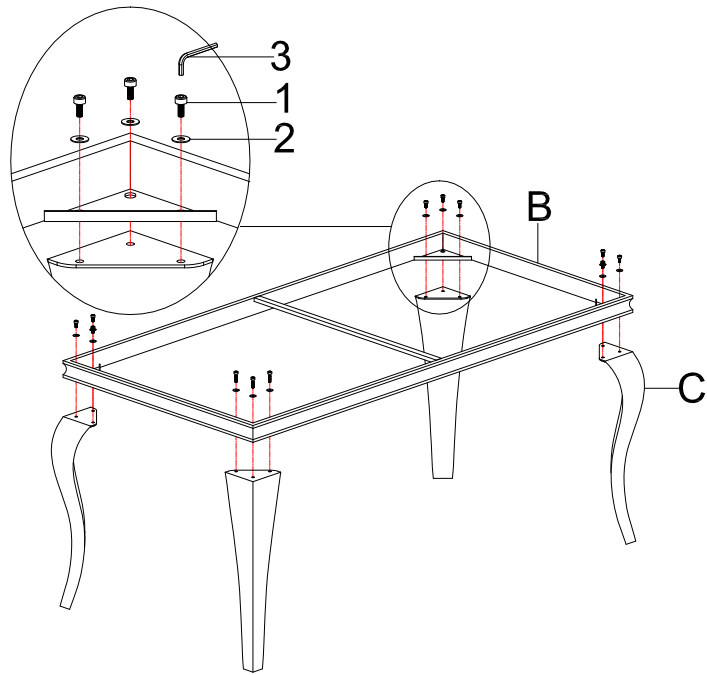

B TOP FRAME

1PC

Z HARDWARE IDENTIFICATION

B3(BOX 3)-HARDWARE PACK IS LOCATED IN 115091(B3)

1 BOLTS M10*12

12PCS

2 FLAT WASHER Ø10*20

12PCS

3 ALLEN WRENCH 8MM

1PC

4 GLASS REST

8PCS

ITEM: 115091(B1-B3)

ASSEMBLY INSTRUCTIONS

STEP1

STEP2