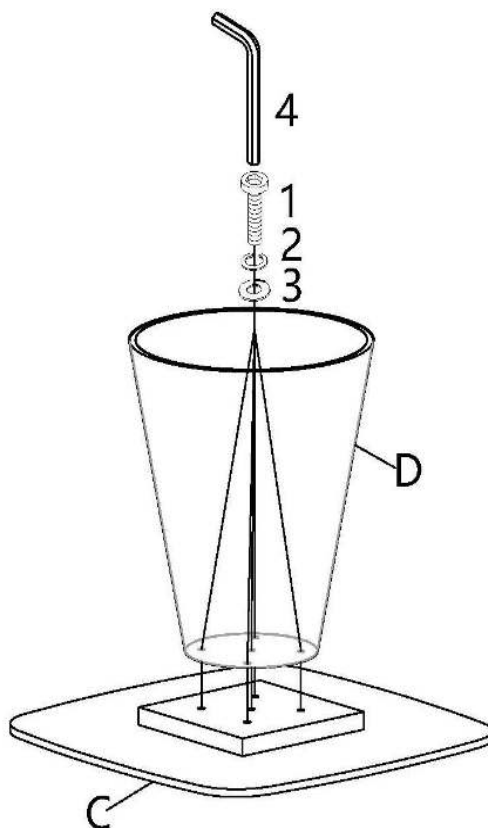

2 SPRING WASHER
1/4"

10PCS

3 WASHER

10PCS

4 ALLEN KEY
1/4"

1PC

Hardware pack is located in 703500B2

ITEM:703500

ASSEMBLY INSTRUCTIONS

STEP 1

1		5 PCS
2		5 PCS
3		5 PCS
4		1 PC

STEP 2

COMPLETE

1		5 PCS
2		5 PCS
3		5 PCS
4		1 PC

ITEM:703500

ASSEMBLY INSTRUCTIONS

Note: Dimension tolerance $\pm 5\%$