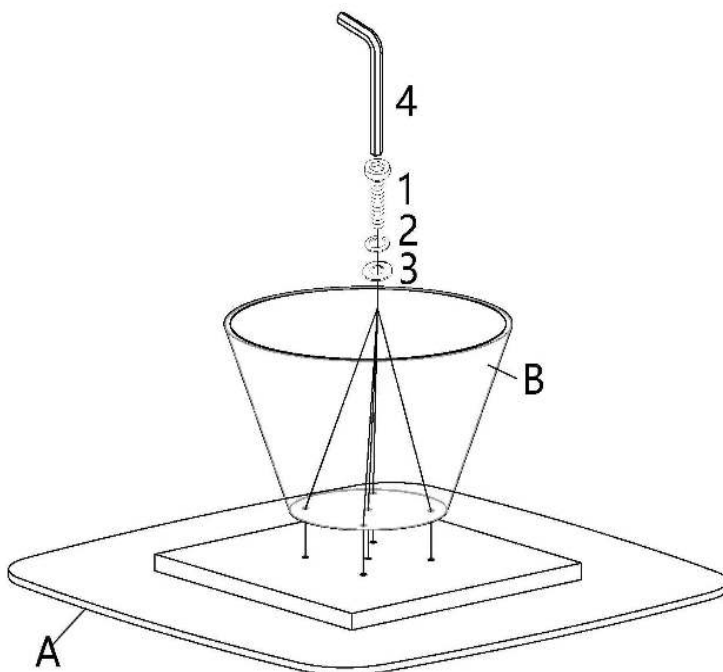

ITEM:703500

ASSEMBLY INSTRUCTIONS

STEP 1