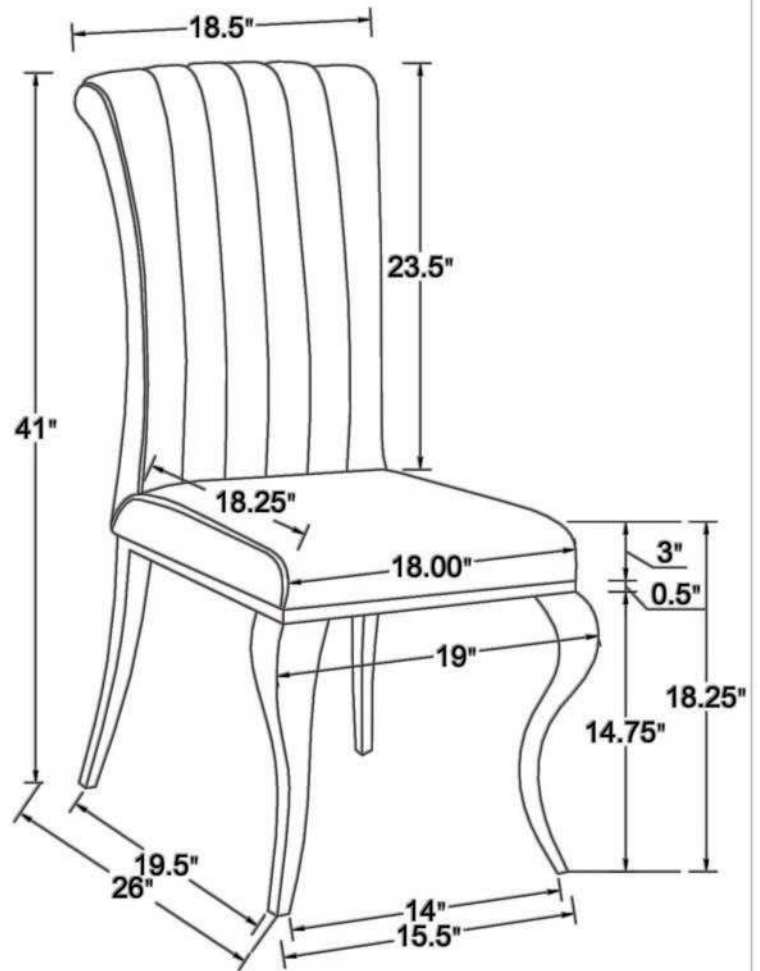

ASSEMBLY INSTRUCTIONS
COASTER FINE FURNITURE

Fine Furniture for every stage of life

105076(B1-B2)
Side Chair

ITEM: 105076(B1-B2)

ASSEMBLY INSTRUCTIONS

ASSEMBLY TIPS:

1. Remove hardware from box and sort by size.
2. Please check to see that all hardware and parts are present prior to start of assembly.
3. Please follow attached instructions in the same sequence as numbered to assure fast & easy assembly.

1PC

NOTE:

Quantities shown are for one chair.

Hardware pack is located in 105076B2

ITEM: 105076(B1-B2)

ASSEMBLY INSTRUCTIONS

STEP 1

ASSEMBLY INSTRUCTIONS
COASTER FINE FURNITURE

Fine Furniture for every stage of life

115071(B1-B3)
Dining Table

ITEM: 115071(B1-B3)

ASSEMBLY INSTRUCTIONS

ASSEMBLY TIPS:

1. Remove hardware from box and sort by size.
2. Please check to see that all hardware and parts are present prior to start of assembly.
3. Please follow attached instructions in the same sequence as numbered to assure fast & easy assembly.