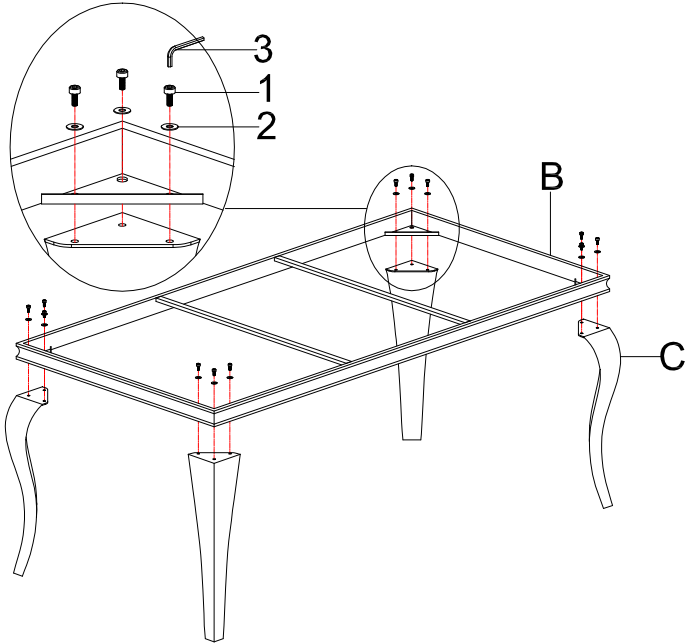

B TOP FRAME

1PC

Z HARDWARE IDENTIFICATION

B3(BOX 3)-HARDWARE PACK IS LOCATED IN 115071(B3)

1 BOLTS M10*12

12PCS

2 FLAT WASHER Ø10*20

12PCS

3 ALLEN WRENCH 8MM

1PC

4 GLASS REST

8PCS

ITEM: 115071(B1-B3)

ASSEMBLY INSTRUCTIONS

STEP1

STEP2