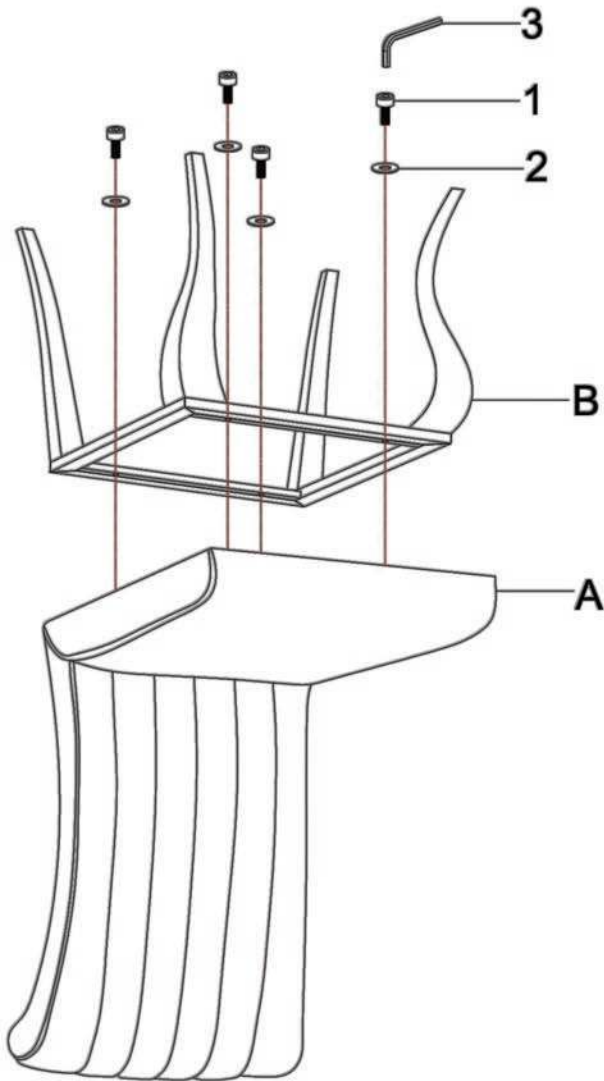

ASSEMBLY INSTRUCTIONS
COASTER FINE FURNITURE

Fine Furniture for every stage of life

105076(B1-B2)
Side Chair

ITEM: 105076(B1-B2)

ASSEMBLY INSTRUCTIONS

ASSEMBLY TIPS:

1. Remove hardware from box and sort by size.
2. Please check to see that all hardware and parts are present prior to start of assembly.
3. Please follow attached instructions in the same sequence as numbered to assure fast & easy assembly.

1PC

Z

HARDWARE IDENTIFICATION

1 BOLTS M6*25

4PCS

2 FLAT WASHER Ø6*16

4PCS

3 ALLEN WRENCH 4MM

1PC

NOTE:

Quantities shown are for one chair.

Hardware pack is located in 105076B2

ITEM: 105076(B1-B2)

ASSEMBLY INSTRUCTIONS

STEP 1

ASSEMBLY INSTRUCTIONS
COASTER FINE FURNITURE

Fine Furniture for every stage of life

115071(B1-B3)
Dining Table

ITEM: 115071(B1-B3)

ASSEMBLY INSTRUCTIONS

ASSEMBLY TIPS:

1. Remove hardware from box and sort by size.
2. Please check to see that all hardware and parts are present prior to start of assembly.
3. Please follow attached instructions in the same sequence as numbered to assure fast & easy assembly.