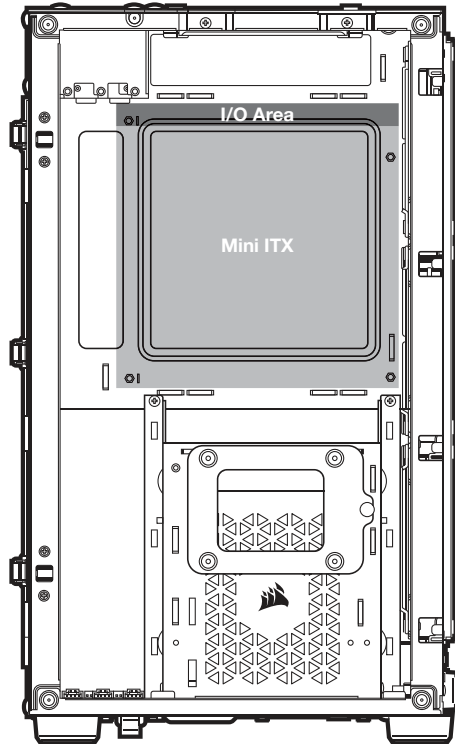

INSTALLING MOTHERBOARD (ITX ONLY)