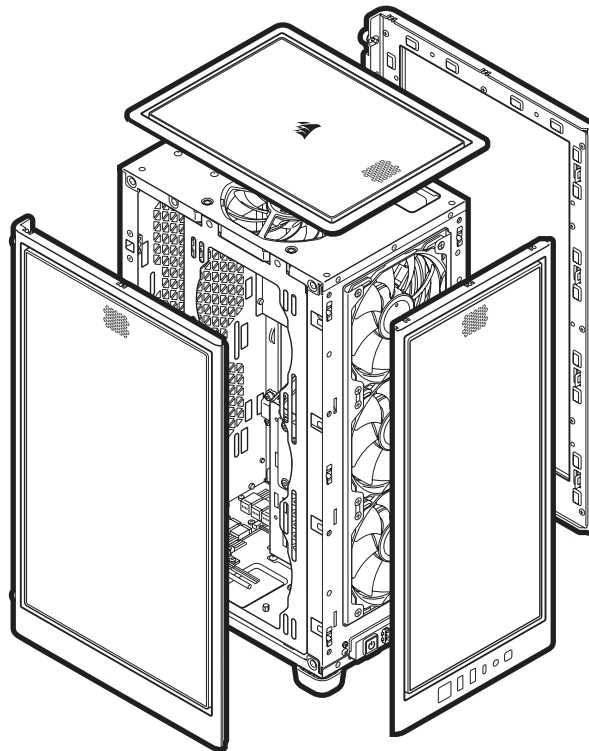

FRONT, TOP & SIDE PANELS ARE REMOVABLE