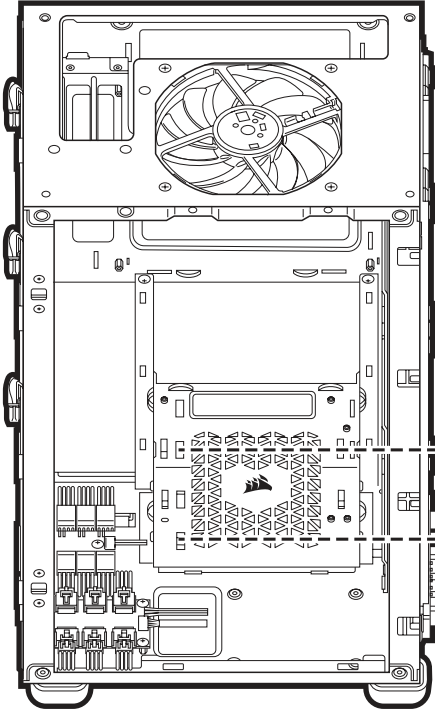

INSTALLING SSD