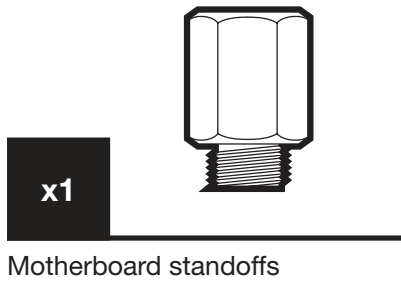

ACCESSORY KIT CONTENTS