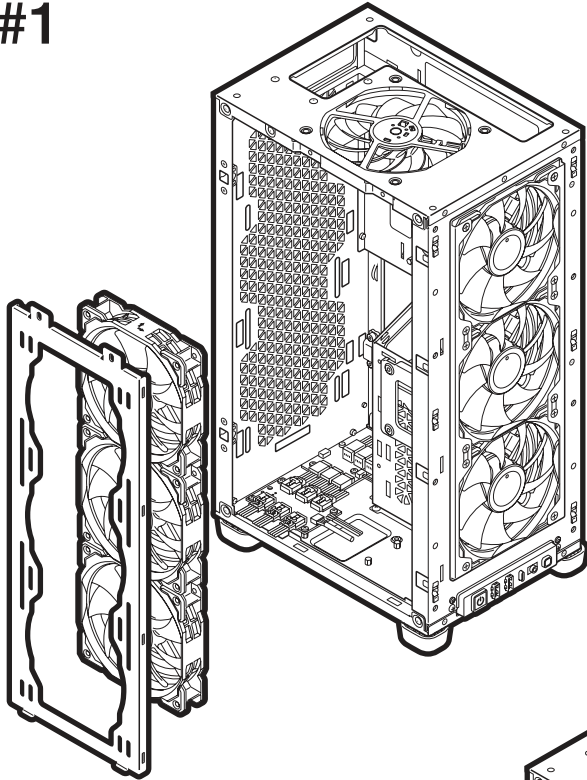

REMOVING & INSTALLING FAN / RAD BRACKET

#1