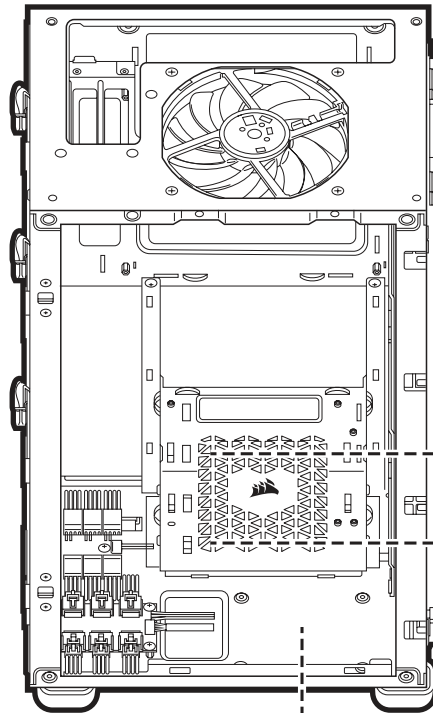

INSTALLING SSD