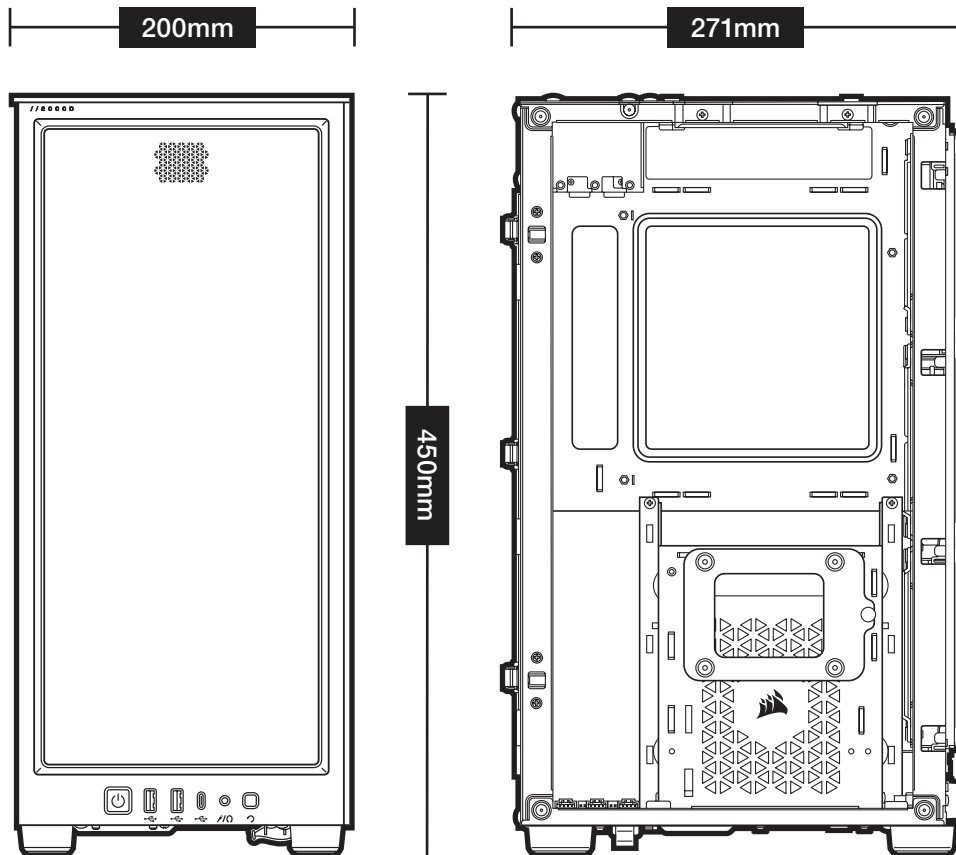

CASE SPECIFICATIONS

Length	271mm
Width	200mm
Height	450mm
Maximum GPU length	320mm
Maximum CPU height	90mm
Maximum PSU length	130mm

Fan locations:

Front	3x 120mm (3x 120mm SP RGB Elite included)
Top	1x 120mm slim fan (1x AF120S included)
Rear	2x 120mm*
Side	3x 120mm / 2x 140mm

Radiator compatibility:

Front	NA
Top	NA
Rear	240mm*
Side	360mm / 280mm

*GPU dependent