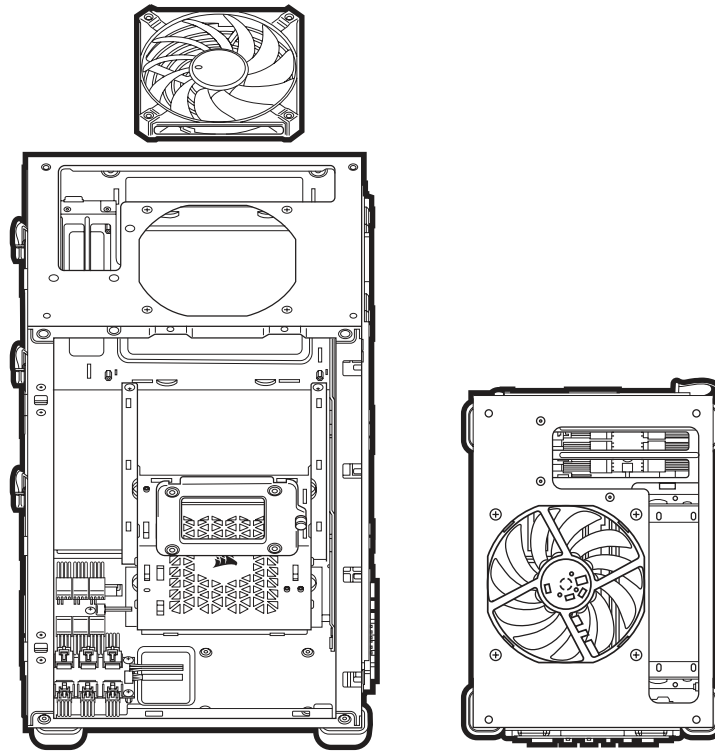

INSTALLING TOP FAN