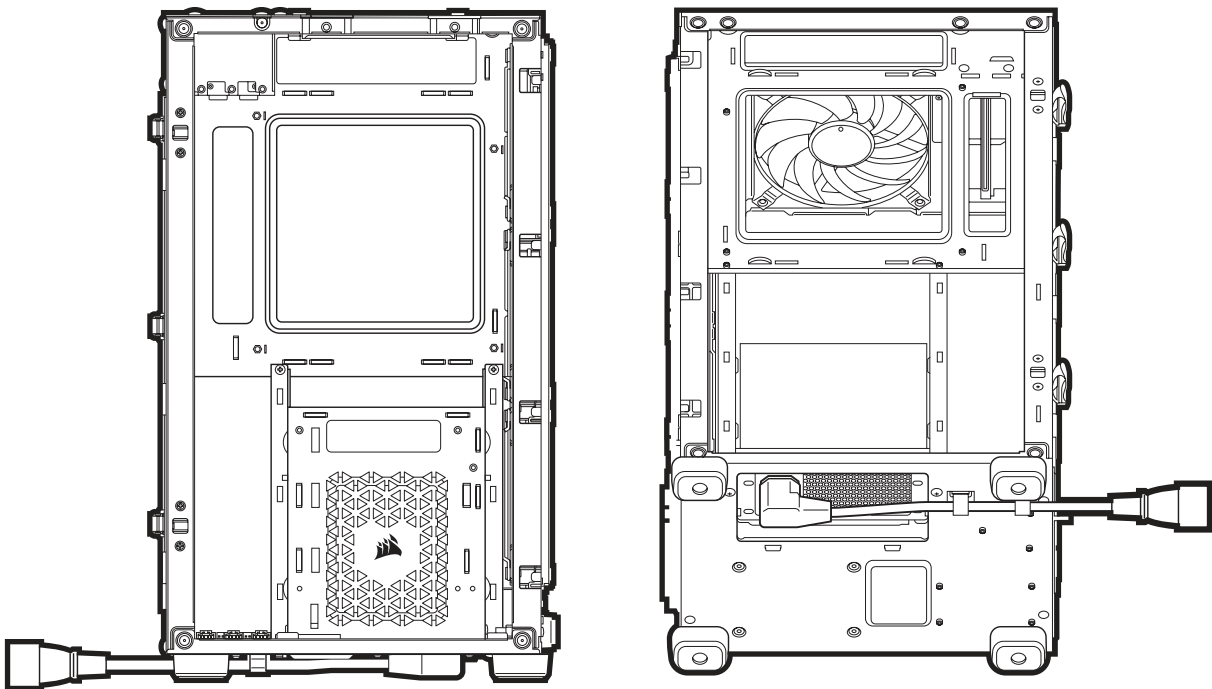

INSTALLING PSU (SFX & SFX-L ONLY)