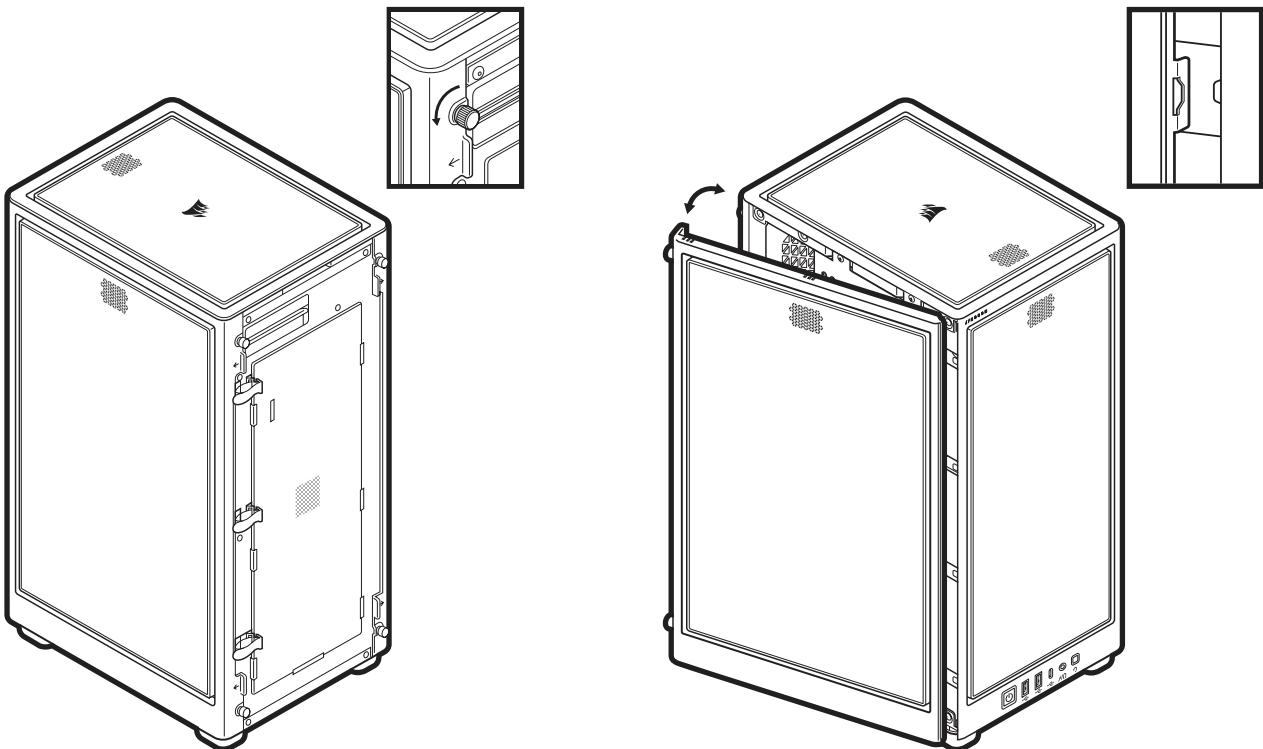

REMOVING SIDE PANELS