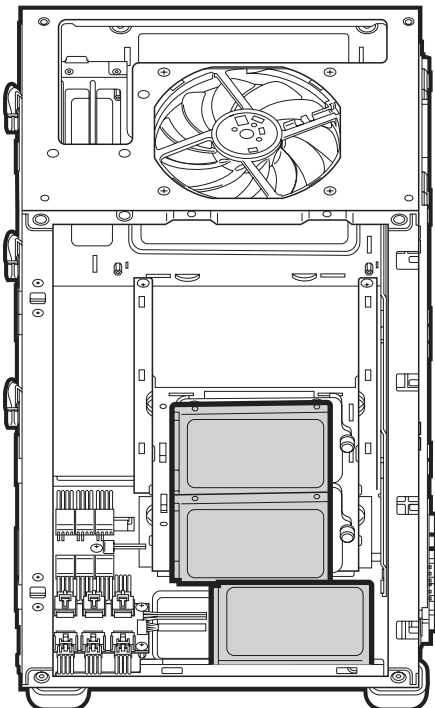

INSTALLING SSD