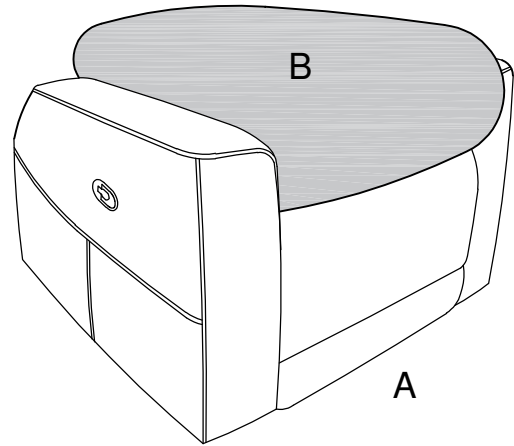

Step #1

EARS ARE STORED
UNDER METAL FRAME