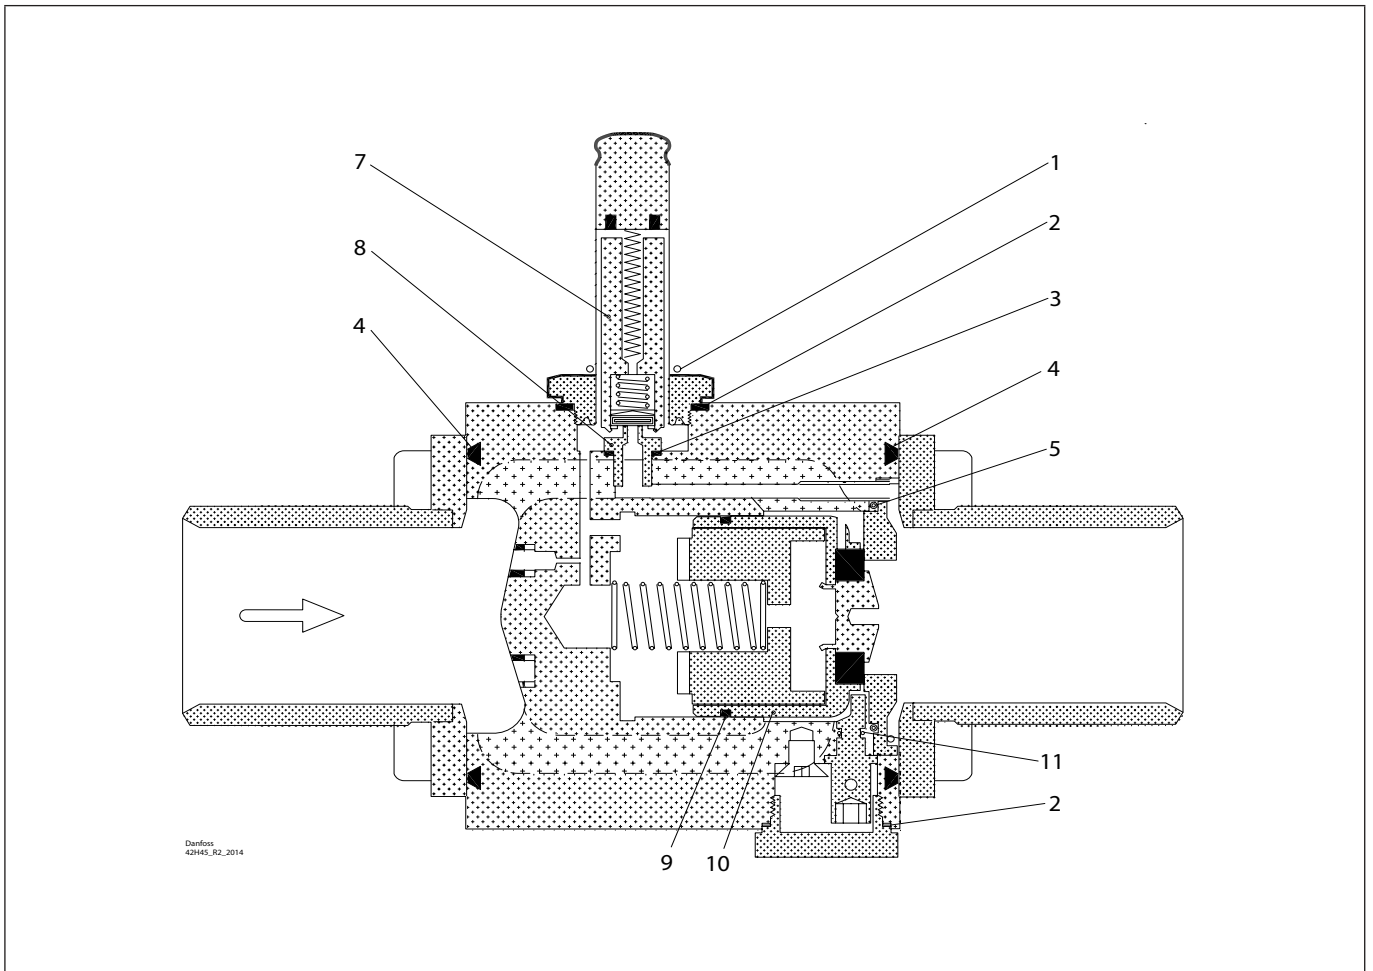

Installation guide – Spare parts and accessories

Repair kit | Code number 032F2335
EVRA, size 40

<p>1</p> <p>Total no. = 1</p>	<p>2</p> <p>Alu.</p> <p>Total no. = 2</p>	<p>3</p> <p>Alu.</p> <p>Total no. = 1</p>	<p>4</p> <p>Total no. = 2</p>	<p>5</p> <p>Total no. = 1</p>
<p>7</p> <p>Total no. = 1</p>	<p>8</p> <p>Total no. = 1</p>	<p>9</p> <p>Steel</p> <p>Total no. = 1</p>	<p>10</p> <p>Total no. = 1</p>	<p>11</p> <p>Total no. = 1</p>