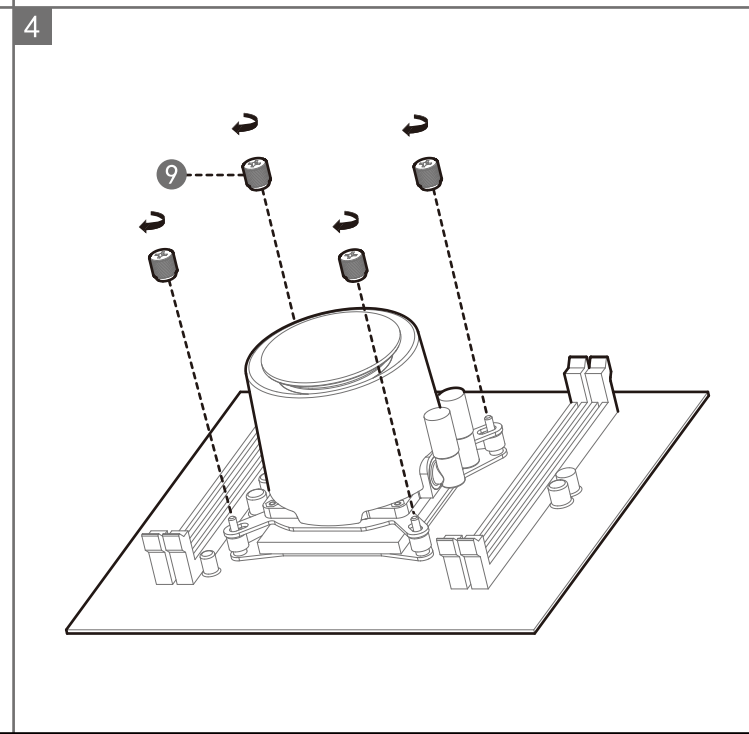

INTEL LGA2066 / LGA2011-v3 / LGA2011