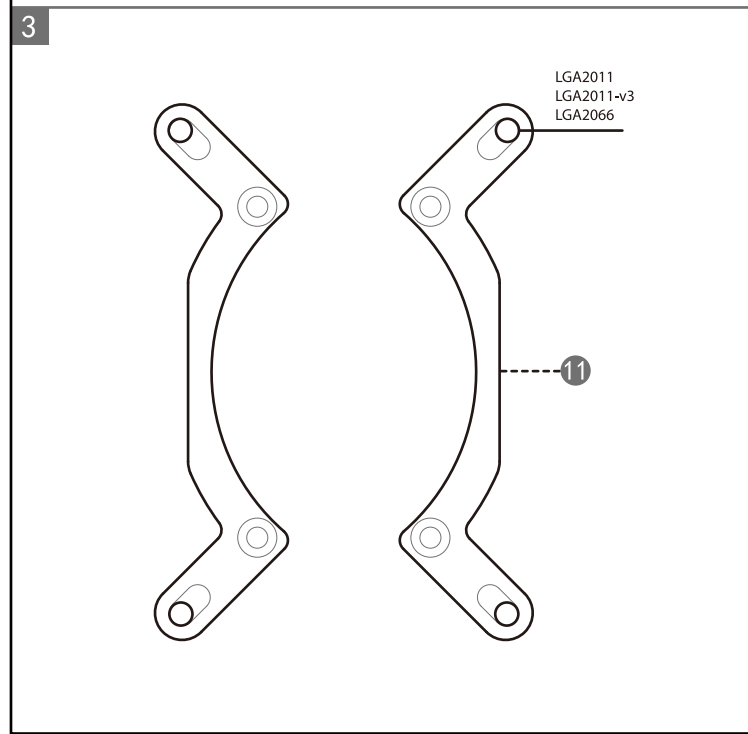

INTEL LGA2066 / LGA2011-v3 / LGA2011