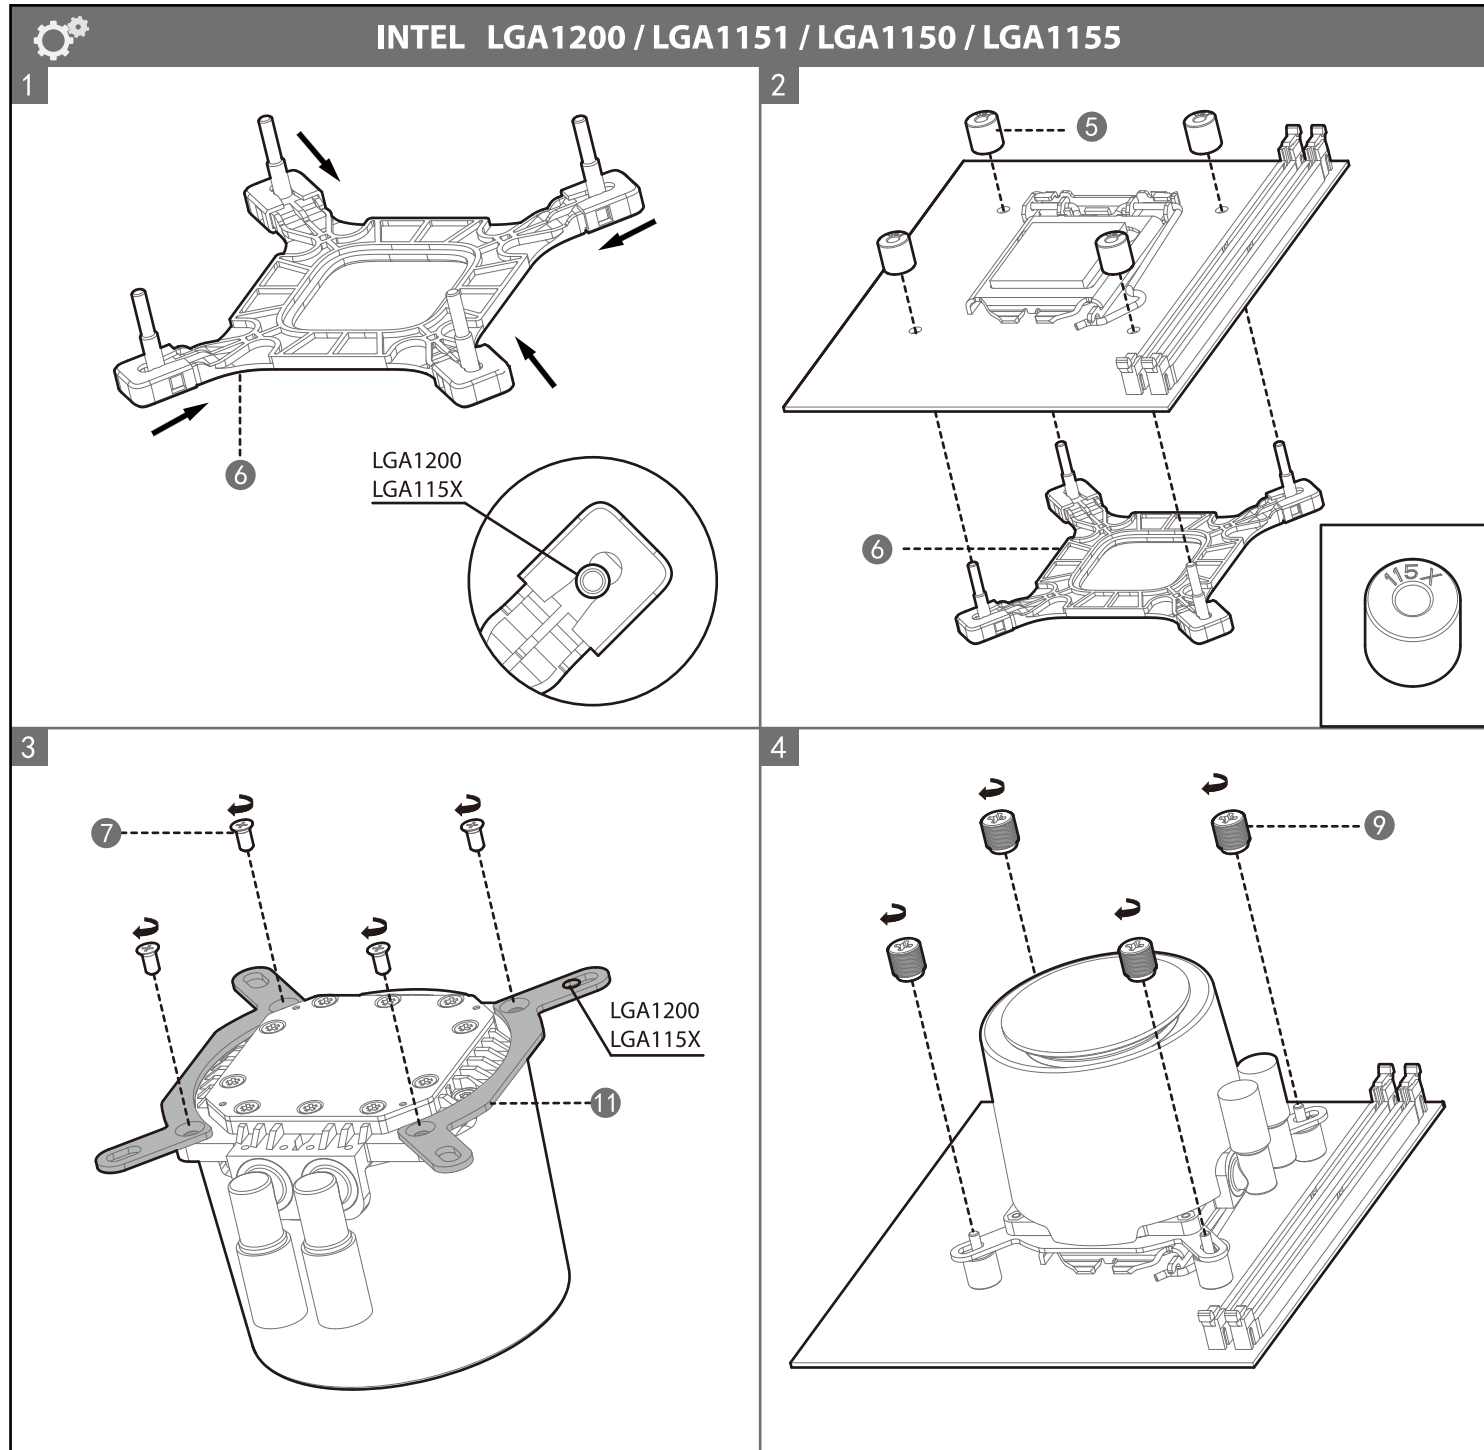

CASTLE 120R

120mm Liquid CPU Cooler

DeepCool USA Inc.
11650 Mission Park Drive Suite 108, Rancho Cucamonga, CA 91730
Beijing DeepCool Industries Co., Ltd.
Building 10, No. 9 Diji Road, Haidian District, Beijing 100095, China
© 2021 Beijing DeepCool Industries Co., Ltd. All rights reserved.
"DeepCool", "4-" and other commercial identifiers are legitimate registered trademarks and commercial identifiers of the trademarks owner and its affiliates in China and other countries or regions.
Pictures on this package are for reference only, please refer to the actual product.

EN For more information, please check our website at www.deepcool.com
DE Für weitere Informationen besuchen Sie bitte unsere Website unter www.deepcool.com
FR Pour plus d'informations, merci de visiter notre site internet www.deepcool.com
ES Para más información, por favor, visite nuestra página en www.deepcool.com
IT Per ulteriori informazioni, visitate il nostro sito web www.deepcool.com
PT Para mais informação, visita o nosso website em www.deepcool.com
RU Больше информации на сайте www.deepcool.com
JA 詳細については、以下URL先の公式WEBサイトを各種対応言語でご覧いただけます。
KO 자세한 내용은 www.deepcool.com에서 확인하실 수 있습니다.
AR www.deepcool.com على الموقع الإلكتروني www.deepcool.com
ZH 如需更多信息，请浏览网站 www.deepcool.com

INTEL & AMD		INTEL		AMD	
	×1		×2		×2
	×1		×4		×4
	×4				
	×4				
	×4				
	×1				
	×4				
	×4				
	×4		×1