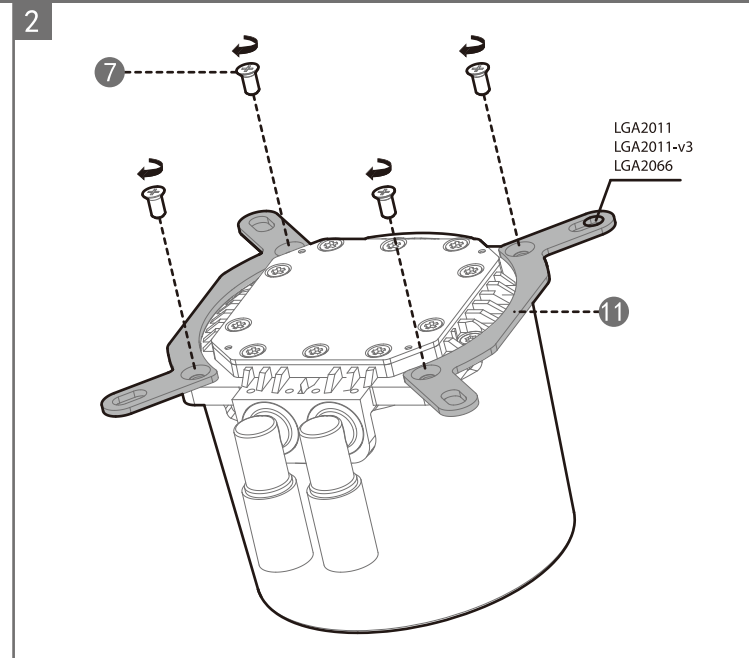

INTEL LGA2066 / LGA2011-v3 / LGA2011