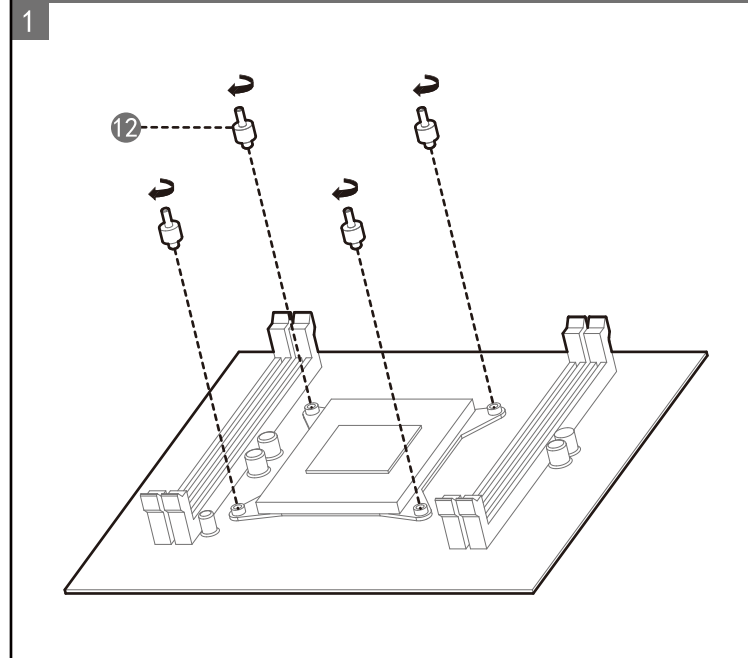

INTEL LGA2066 / LGA2011-v3 / LGA2011