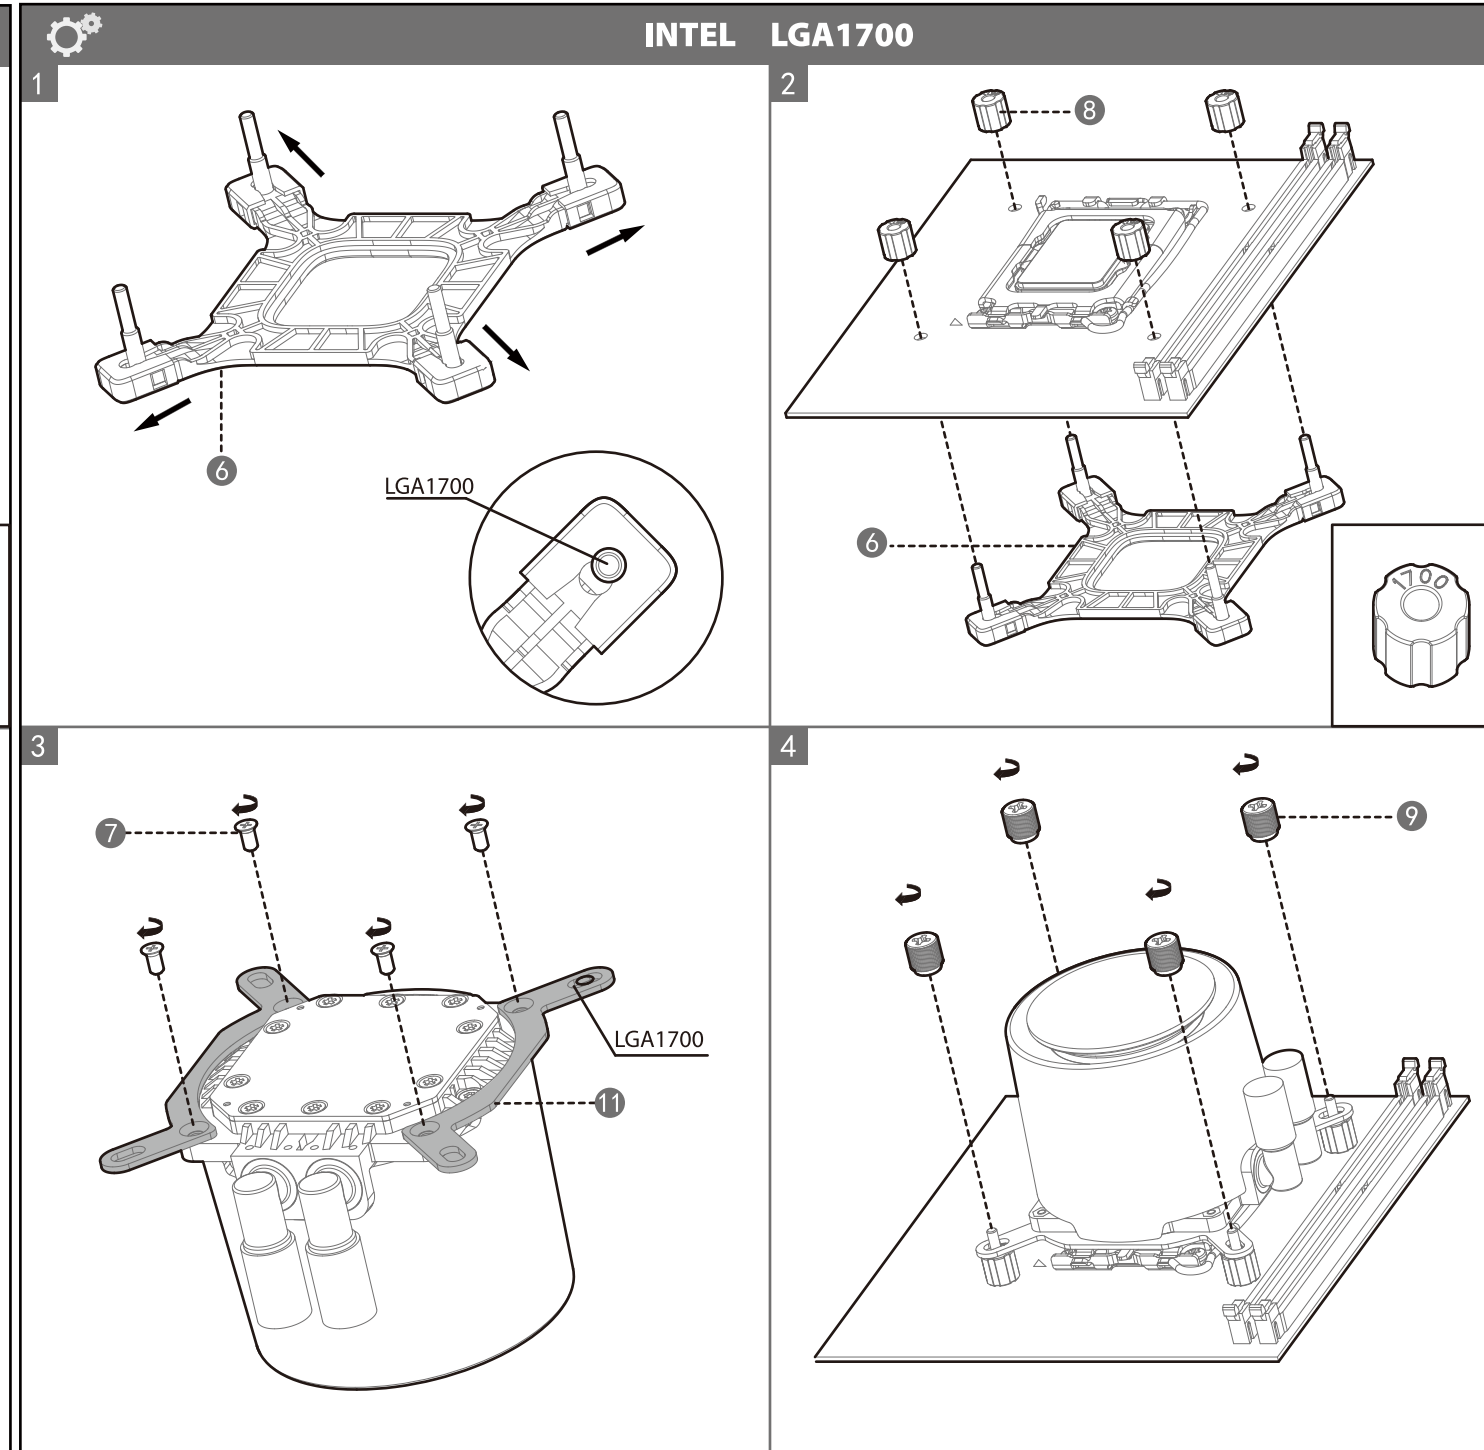

CASTLE 120R

120mm Liquid CPU Cooler

DeepCool USA Inc.
11650 Mission Park Drive Suite 108, Rancho Cucamonga, CA 91730
Beijing DeepCool Industries Co., Ltd.
Building 10, No. 9 Diji Road, Haidian District, Beijing 100095, China
© 2021 Beijing DeepCool Industries Co., Ltd. All rights reserved.
"DeepCool", "4-" and other commercial identifiers are legitimate registered trademarks and commercial identifiers of the trademarks owner and its affiliates in China and other countries or regions.
Pictures on this package are for reference only, please refer to the actual product.

EN For more information, please check our website at www.deepcool.com
DE Für weitere Informationen besuchen Sie bitte unsere Website unter www.deepcool.com
FR Pour plus d'informations, merci de visiter notre site internet www.deepcool.com
ES Para más información, por favor, visite nuestra página en www.deepcool.com
IT Per ulteriori informazioni, visitate il nostro sito web www.deepcool.com
PT Para mais informação, visita o nosso website em www.deepcool.com
RU Больше информации на сайте www.deepcool.com
JA 詳細については、以下URL先の公式WEBサイトを各種対応言語でご覧いただけます。
KO 자세한 내용은 www.deepcool.com에서 확인하실 수 있습니다.
AR www.deepcool.com على الموقع الإلكتروني www.deepcool.com
ZH 如需更多信息，请浏览网站 www.deepcool.com

INTEL & AMD		INTEL		AMD	
	×1		×2		×2
	×1		×4		×4
	×4				
	×4				
	×4				
	×1				
	×4				
	×4				
	×4		×1