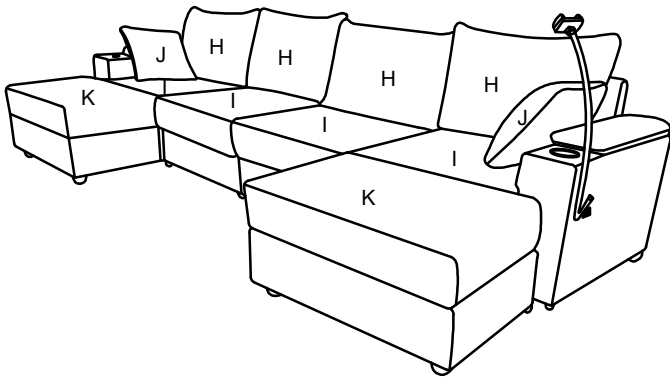

ASSEMBLY INSTRUCTION

PARTS LIST

Seat frame  A x1	Backcushion  E x1	Armrest-L  F x1	Backcushion  H x1	Seat bag  I x1	Pillows  J x1
---	--	--	---	---	--

SIDE ACCESSORY KIT

L  x4 x4	M Velcro connection  x2
---	---

PARTS LIST

Seat frame

D x1

Seat bag

K x1

SIDE ACCESSORY KIT

L

x4

x4

ASSEMBLY INSTRUCTION

Step1: Assemble the feet clockwise

Step2:

Step3

Tap the backrest and place it in the sunlight to fluff it up quickly, it takes about 10 minutes for the backrest to fluff up.

Pay attention: Because of the compressed packaging, there may be some creases on the cover. Please do not worry, pat it several times and wait for a moment, the crease will be more natural and will not affect the use.

2231 PARTS	Quantity
 2231-L	X1
 2231-R	X1
 2231-Middle Seat	X2
 2231-Ottoman	X2
Velcro connection 	X6

2231 SECTIONAL SOFA

M

Tap the backrest and place it in the sunlight to fluff it up quickly, it takes about 10 minutes for the backrest to fluff up.
 Pay attention: Because of the compressed packaging, there may be some creases on the cover. Please do not worry, pat it several times and wait for moments, the crease will be more natural and will not affect the use.