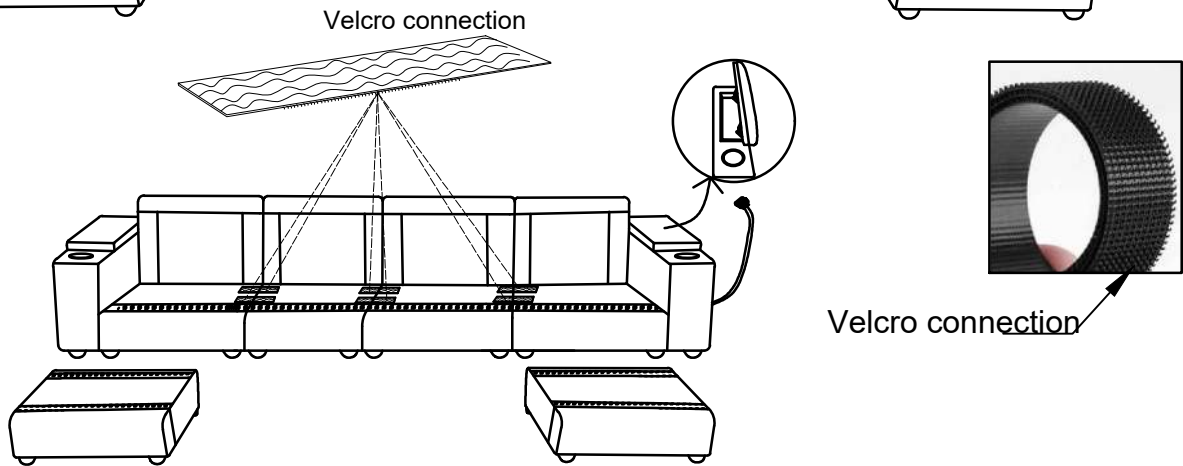

SIDE ACCESSORY KIT

<p>L</p>  <p>x4 x4</p>  	<p>M</p> <p>Velcro connection</p>  <p>x2</p>
--	---

ASSEMBLY INSTRUCTION

Step1: Assemble the feet clockwise

Step2: Handrail assembly

Step3:

Step4

ASSEMBLY INSTRUCTION

x4

ASSEMBLY INSTRUCTION

Step1: Assemble the feet clockwise

Step2:

Step3

Tap the backrest and place it in the sunlight to fluff it up quickly, it takes about 10 minutes for the backrest to fluff up.

Pay attention: Because of the compressed packaging, there may be some creases on the cover. Please do not worry, pat it several times and wait for a moment, the crease will be more natural and will not affect the use.

2231 PARTS	Quantity
 2231-L	X1
 2231-R	X1
 2231-Middle Seat	X2
 2231-Ottoman	X2
Velcro connection 	X6

2231 SECTIONAL SOFA

M

Tap the backrest and place it in the sunlight to fluff it up quickly, it takes about 10 minutes for the backrest to fluff up.
 Pay attention: Because of the compressed packaging, there may be some creases on the cover. Please do not worry, pat it several times and wait for moments, the crease will be more natural and will not affect the use.