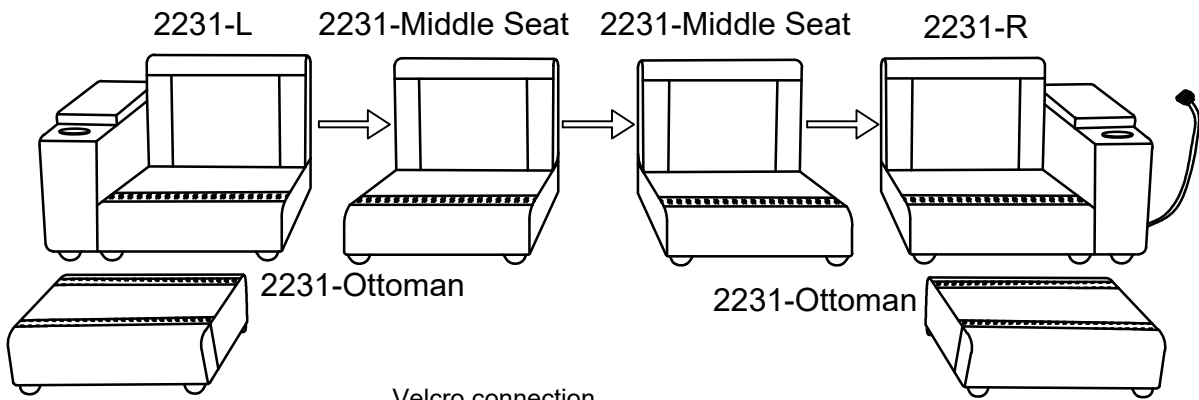

PARTS LIST

Seat frame

D x1

Seat bag

K x1

SIDE ACCESSORY KIT

L

x4

x4

ASSEMBLY INSTRUCTION

Step1: Assemble the feet clockwise

Step2:

Step3

Tap the backrest and place it in the sunlight to fluff it up quickly, it takes about 10 minutes for the backrest to fluff up.

Pay attention: Because of the compressed packaging, there may be some creases on the cover. Please do not worry, pat it several times and wait for a moment, the crease will be more natural and will not affect the use.

2231 PARTS	Quantity
 2231-L	X1
 2231-R	X1
 2231-Middle Seat	X2
 2231-Ottoman	X2
Velcro connection 	X6

2231 SECTIONAL SOFA

M

Tap the backrest and place it in the sunlight to fluff it up quickly, it takes about 10 minutes for the backrest to fluff up.
 Pay attention: Because of the compressed packaging, there may be some creases on the cover. Please do not worry, pat it several times and wait for moments, the crease will be more natural and will not affect the use.