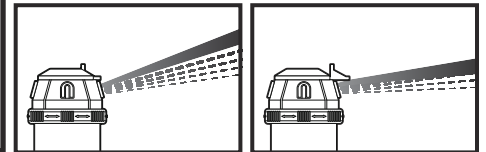

Spray Angle - adjust the tabs to change the spray angle from 5° to 360°

Added filter to prevent water sediment

## Spray Pattern Adjustments

Depending on your watering needs, you can manually select from the various pattern settings:

- Flat - The flat pattern will provide a flat wave of water.
- Fan - The fan pattern disperses water in a wide fan shape.
- Large - This provides a larger watering spray area.
- Full - This pattern provides strong distance watering.
- Jet - Concentrated far distance watering.
- Mini - Provides gentle spray for delicate plants.

## Spray Angle Adjustment

Adjust the tabs to change the spray angle to fit your needs (from 5° up to 360°).

## Range Tab

Move the tab in or out to control the spray distance and water where it's needed.