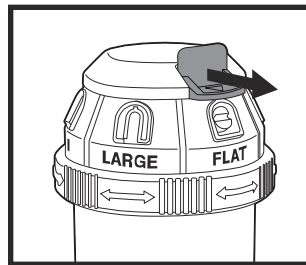

## Spray Pattern Adjustments

Depending on your watering needs, you can manually select from the various pattern settings:

- Flat - The flat pattern will provide a flat wave of water.
- Fan - The fan pattern disperses water in a wide fan shape.
- Large - This provides a larger watering spray area.
- Full - This pattern provides strong distance watering.
- Jet - Concentrated far distance watering.
- Mini - Provides gentle spray for delicate plants.

## Spray Angle Adjustment

Adjust the tabs to change the spray angle to fit your needs (from 5° up to 360°).

## Range Tab

Move the tab in or out to control the spray distance and water where it's needed.