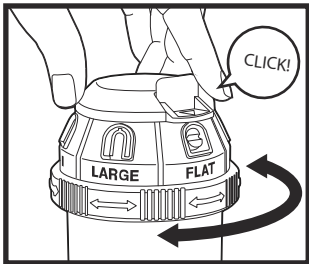

# 6-PATTERN ROTARY GEAR DRIVE SPRINKLER HEAD

6 spray patterns to meet all your watering needs - flat, fan, large, jet, full and mini

Range tab - adjust range and prevent water waste

Connects to any Eden sprinkler base with "H" shape or tripod base

Spray Angle - adjust the tabs to change the spray angle from 5° to 360°

Added filter to prevent water sediment

## Spray Pattern Adjustments

Depending on your watering needs, you can manually select from the various pattern settings:

- Flat - The flat pattern will provide a flat wave of water.
- Fan - The fan pattern disperses water in a wide fan shape.
- Large - This provides a larger watering spray area.
- Full - This pattern provides strong distance watering.
- Jet - Concentrated far distance watering.
- Mini - Provides gentle spray for delicate plants.