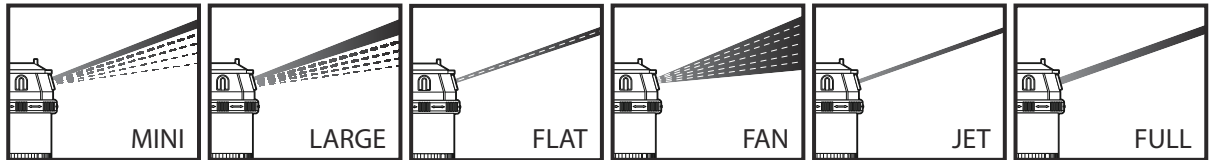

# 6-PATTERN ROTARY GEAR DRIVE SPRINKLER HEAD

6 spray patterns to meet all your watering needs - flat, fan, large, jet, full and mini

Range tab - adjust range and prevent water waste

Connects to any Eden sprinkler base with "H" shape or tripod base

Spray Angle - adjust the tabs to change the spray angle from 5° to 360°

Added filter to prevent water sediment

## Spray Pattern Adjustments

Depending on your watering needs, you can manually select from the various pattern settings:

- Flat - The flat pattern will provide a flat wave of water.
- Fan - The fan pattern disperses water in a wide fan shape.
- Large - This provides a larger watering spray area.
- Full - This pattern provides strong distance watering.
- Jet - Concentrated far distance watering.
- Mini - Provides gentle spray for delicate plants.