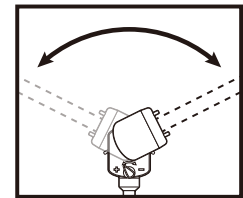

Water flow control knob- adjusts overall watering area

1/2 inch thread pattern - connects to any Eden sprinkler base with "H" shape or tripod base

360° rotating head controls spray direction

Width Control

Sliding tabs control the width.
(up to 43ft (13m))

Range Control

Push down tabs control the length.
(up to 26.24 ft (8 m))

Water Flow Control

Allows adjustment of overall watering area

360° Rotation Adjustment