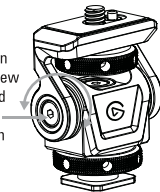

Quick Start Guide

- 1 1/4" screw
- 2 Damping screw
- 3 Arri pin lock
- 4 Locking knob
- 5 Fixing knob
- 6 Cold shoe
- 7 1/4" thread
- 8 Allen wrench

Loosen or tighten the damping screw with the supplied allen wrench. The platform can rotate 180°.

Do not overtighten.

Maximum load
3 kg / 6.6 lbs

Elgato, a division of:
Corsair Memory Inc., 115 North McCarthy Blvd,
Milpitas, CA 95035, USA
Corsair Components Limited, 1020 Eskdale Road,
Winnersh Triangle, Wokingham, RG41 5TS, UK
Corsair Memory BV, Wormerweg 8, 1311 XB,
Almere, Netherlands