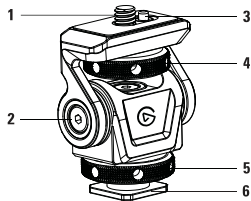

Quick Start Guide

- 1 1/4" screw
- 2 Damping screw
- 3 Arri pin lock
- 4 Locking knob
- 5 Fixing knob
- 6 Cold shoe
- 7 1/4" thread
- 8 Allen wrench

Loosen or tighten the damping screw with the supplied allen wrench. The platform can rotate 180°.

Do not overtighten.

Maximum load
3 kg / 6.6 lbs

Elgato, a division of:
Corsair Memory Inc., 115 North McCarthy Blvd,
Milpitas, CA 95035, USA
Corsair Components Limited, 1020 Eskdale Road,
Winnersh Triangle, Wokingham, RG41 5TS, UK
Corsair Memory BV, Wormerweg 8, 1311 XB,
Almere, Netherlands