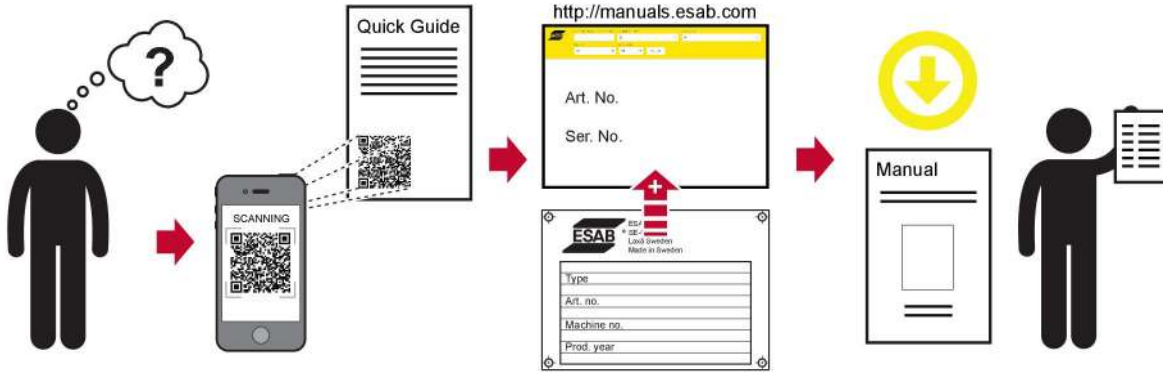

Rogue ET 180i, ET 200iP PRO

Quick Start Guide

0463 758 001 GB 20201102

WE CARE ABOUT THE ENVIRONMENT

FIND YOUR MANUAL ONLINE

<http://manuals.esab.com/>

For contact information visit esab.com

ESAB AB, Lindholmsallén 9, Box 8004, 402 77 Gothenburg, Sweden, Phone +46 (0) 31 50 90 00