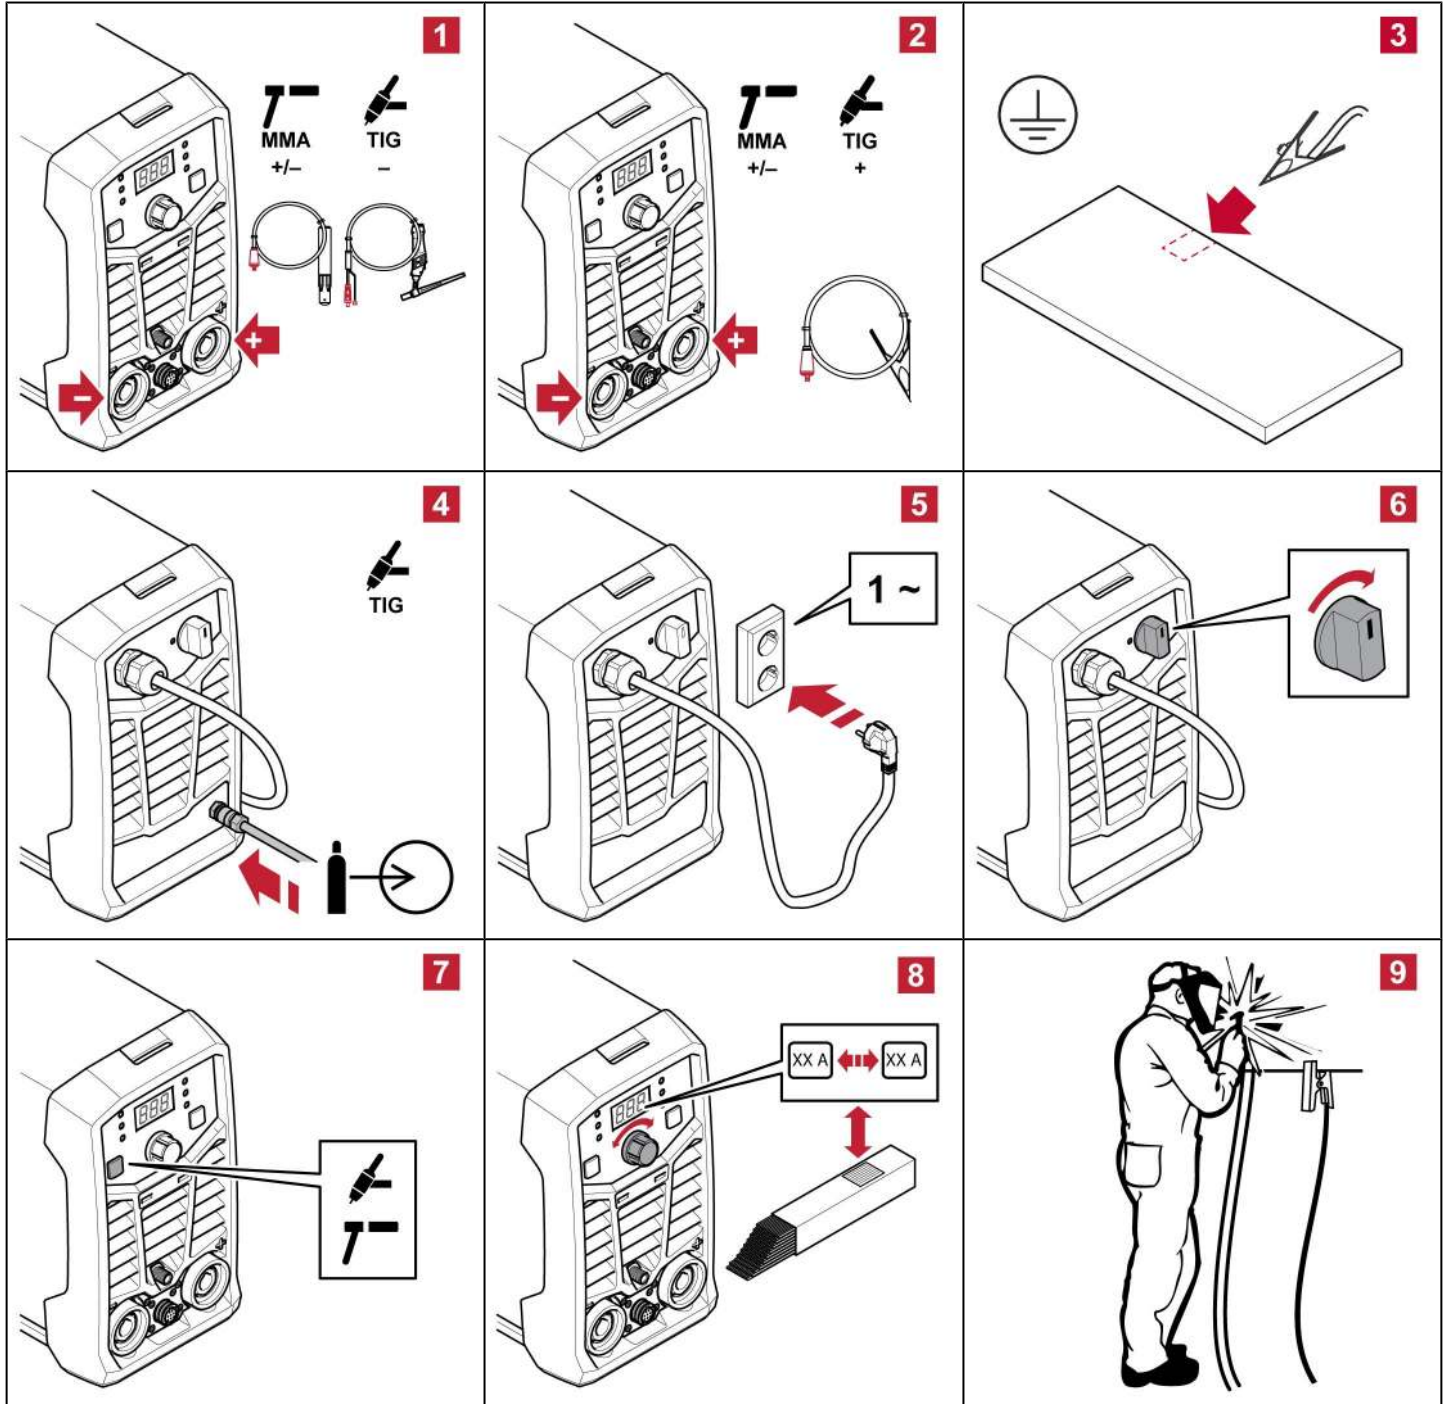

Rogue ET 180i, ET 200iP PRO

Quick Start Guide

0463 758 001 GB 20201102

WE CARE ABOUT THE ENVIRONMENT

FIND YOUR MANUAL ONLINE

<http://manuals.esab.com/>

For contact information visit esab.com

ESAB AB, Lindholmsallén 9, Box 8004, 402 77 Gothenburg, Sweden, Phone +46 (0) 31 50 90 00