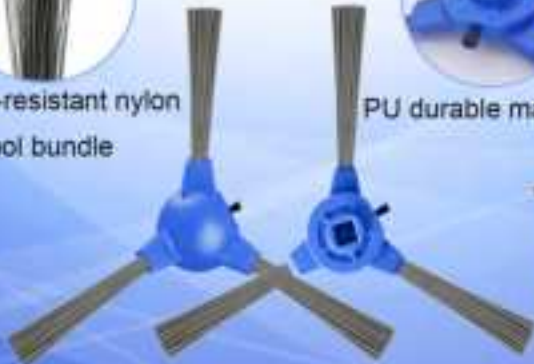

Product Dimensions

Replacement Parts kit fit for Eufy RoboVac
11S Max, 15C Max, 30C Max, 39C Max Series
35C Max, 15T, G10 G30 Edge Verge HyBrid
Robot Vacuum Cleaner.

Side Brush

The side brushes may be bent during shipping, just put the side brushes in hot water for a few minutes then take it out and shake off the water.

Wear-resistant nylon
wool bundle

PU durable material

Main Roller Brush

Hair can be drawn out with tweezers

Rubber with high-resistance to aging

Thick Dense Bristles

Precisely Matched Head

High-Efficiency Filter

Upgraded filtration capacity up to 99.99%

H12 is highly efficient and captures tiny particles of 0.1 microns

Super thick
dense paper

Premium & Durable Main Brush Cover

← Front

Well-made
Reverse Side

1 Comes with a screwdriver
to assist you with installation

2 Clean dust or dirt with a
cleaning brush

Front Caster Wheel

✓ Easy to install and replace,
can be perfectly adapted to
your Vacuum Cleaner.