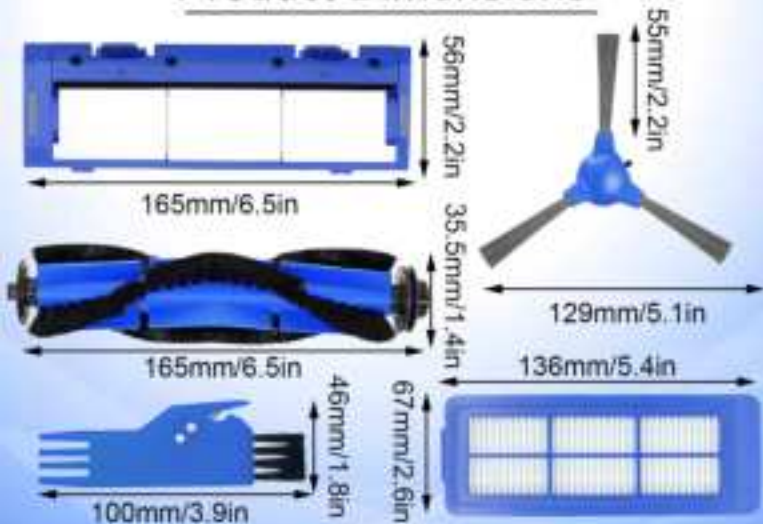

Product Dimensions

Replacement Parts kit fit for Eufy RoboVac
11S Max, 15C Max, 30C Max, 39C Max Series
35C Max, 15T, G10 G30 Edge Verge HyBrid
Robot Vacuum Cleaner.

Side Brush

The side brushes may be bent during shipping, just put the side brushes in hot water for a few minutes then take it out and shake off the water.

Wear-resistant nylon
wool bundle

PU durable material

Main Roller Brush

Hair can be drawn out with tweezers

Rubber with high-resistance to aging

Thick Dense Bristles

Precisely Matched Head

High-Efficiency Filter

Upgraded filtration capacity up to 99.99%

H12 is highly efficient and captures tiny particles of 0.1 microns

Super thick
dense paper

Premium & Durable Main Brush Cover

← Front

Well-made
Reverse Side

1 Comes with a screwdriver
to assist you with installation