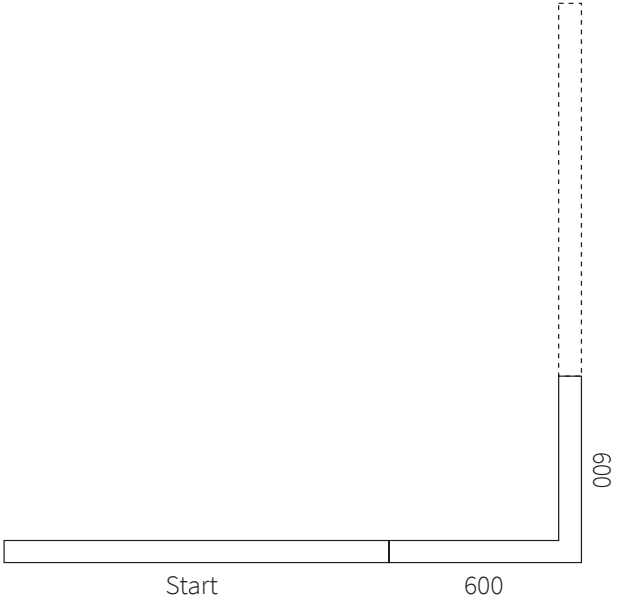

NOTOR 36 INSTALLATION EXAMPLES CORNER

Top view

Right Continuous

Left Continuous