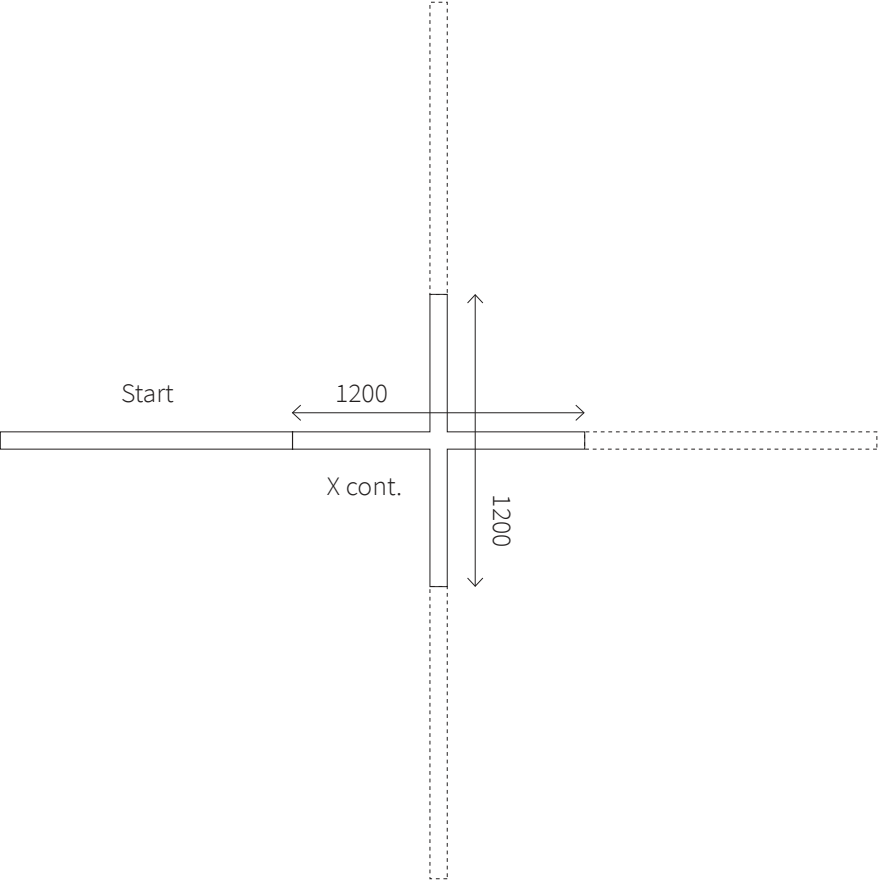

NOTOR 36 INSTALLATION EXAMPLES STRAIGHT

Top view

Single 1200 1 large + 1 small ceiling cup

Single 2400 1 large + 2 small ceiling cups

Continuous 1200+1200+1200 1 large + 3 small ceiling cups

Continuous 2400+2400+2400 1 large + 6 small ceiling cups

NOTOR 36 INSTALLATION EXAMPLES CORNER

Top view

Right Continuous

Left Continuous

NOTOR 36 INSTALLATION EXAMPLES T-COUPLER

Top view

NOTOR 36 INSTALLATION EXAMPLES T-COUPLER

Top view

Straight - Left Continuous

Straight - Right Continuous

NOTOR 36 INSTALLATION EXAMPLES X-COUPLER

Top view

NOTOR 36 INSTALLATION EXAMPLES CEILING TO WALL

Side view