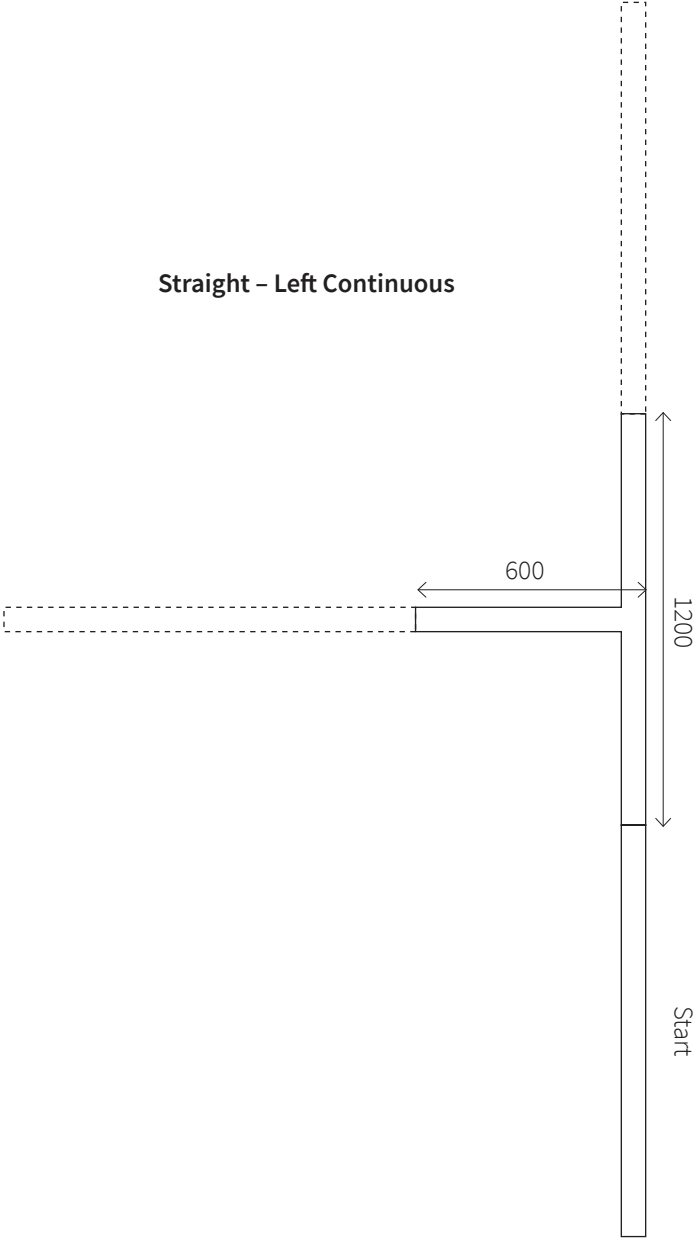

NOTOR 36 INSTALLATION EXAMPLES STRAIGHT

Top view

Single 1200 1 large + 1 small ceiling cup

Single 2400 1 large + 2 small ceiling cups

Continuous 1200+1200+1200 1 large + 3 small ceiling cups

Continuous 2400+2400+2400 1 large + 6 small ceiling cups

NOTOR 36 INSTALLATION EXAMPLES CORNER

Top view

Right Continuous

Left Continuous

NOTOR 36 INSTALLATION EXAMPLES T-COUPLER

Top view

NOTOR 36 INSTALLATION EXAMPLES T-COUPLER

Top view

Straight - Left Continuous

Straight - Right Continuous

NOTOR 36 INSTALLATION EXAMPLES X-COUPLER

Top view

NOTOR 36 INSTALLATION EXAMPLES CEILING TO WALL

Side view