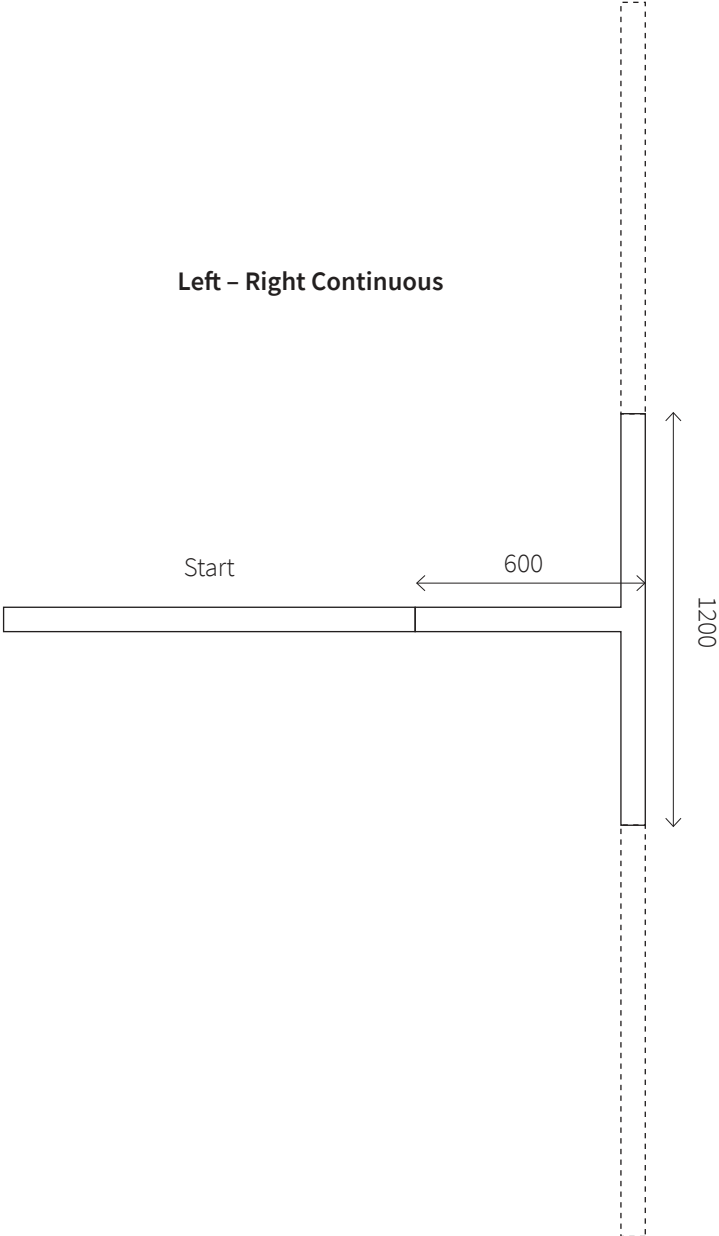

NOTOR 36 INSTALLATION EXAMPLES STRAIGHT

Top view

Single 1200 1 large + 1 small ceiling cup

Single 2400 1 large + 2 small ceiling cups

Continuous 1200+1200+1200 1 large + 3 small ceiling cups

Continuous 2400+2400+2400 1 large + 6 small ceiling cups

NOTOR 36 INSTALLATION EXAMPLES CORNER

Top view

Right Continuous

Left Continuous

NOTOR 36 INSTALLATION EXAMPLES T-COUPLER

Top view

NOTOR 36 INSTALLATION EXAMPLES T-COUPLER

Top view

Straight - Left Continuous

Straight - Right Continuous

NOTOR 36 INSTALLATION EXAMPLES X-COUPLER

Top view

NOTOR 36 INSTALLATION EXAMPLES CEILING TO WALL

Side view