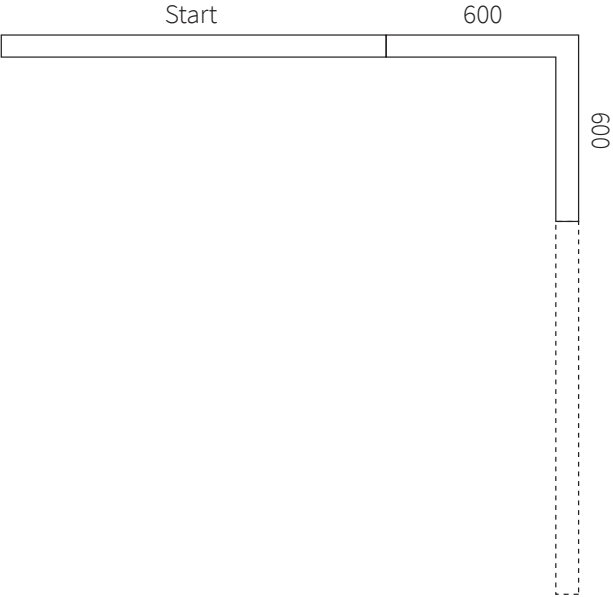

NOTOR 36 INSTALLATION EXAMPLES STRAIGHT

Top view

Single 1200 1 large + 1 small ceiling cup

Single 2400 1 large + 2 small ceiling cups

Continuous 1200+1200+1200 1 large + 3 small ceiling cups

Continuous 2400+2400+2400 1 large + 6 small ceiling cups

NOTOR 36 INSTALLATION EXAMPLES CORNER

Top view

Right Continuous

Left Continuous

NOTOR 36 INSTALLATION EXAMPLES T-COUPLER

Top view

NOTOR 36 INSTALLATION EXAMPLES T-COUPLER

Top view

Straight - Left Continuous

Straight - Right Continuous

NOTOR 36 INSTALLATION EXAMPLES X-COUPLER

Top view

NOTOR 36 INSTALLATION EXAMPLES CEILING TO WALL

Side view