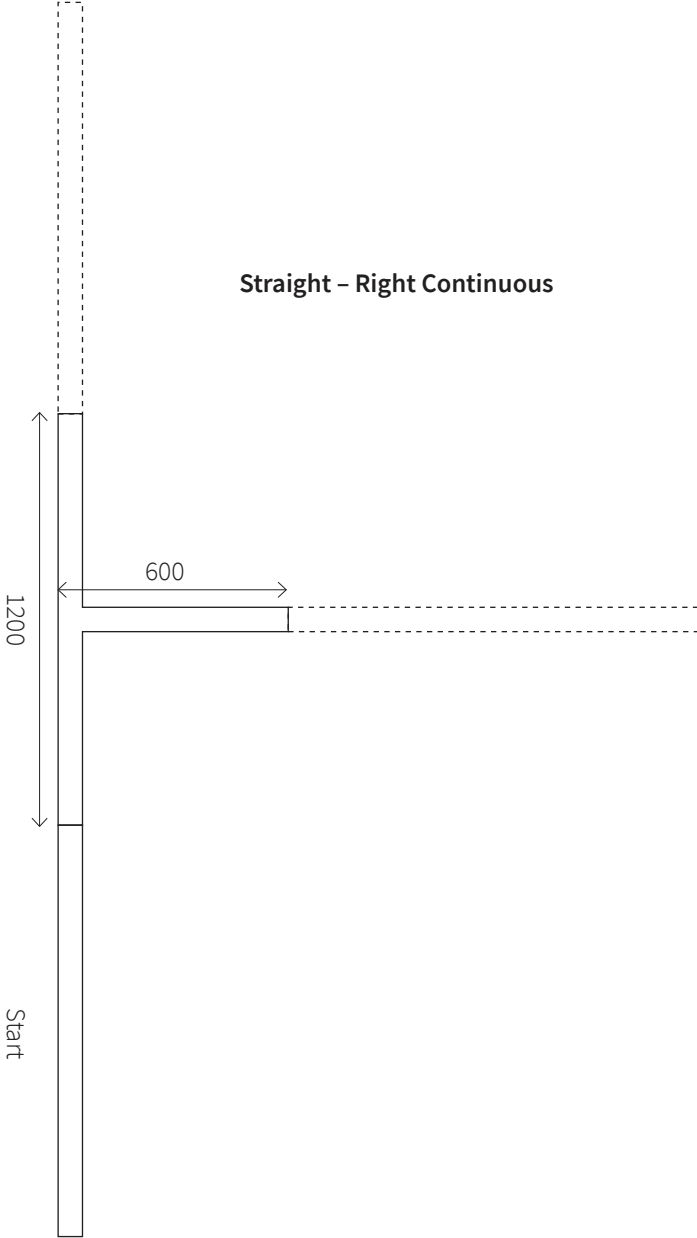

NOTOR 36 INSTALLATION EXAMPLES STRAIGHT

Top view

Single 1200 1 large + 1 small ceiling cup

Single 2400 1 large + 2 small ceiling cups

Continuous 1200+1200+1200 1 large + 3 small ceiling cups

Continuous 2400+2400+2400 1 large + 6 small ceiling cups

NOTOR 36 INSTALLATION EXAMPLES CORNER

Top view

Right Continuous

Left Continuous

NOTOR 36 INSTALLATION EXAMPLES T-COUPLER

Top view

NOTOR 36 INSTALLATION EXAMPLES T-COUPLER

Top view

Straight - Left Continuous

Straight - Right Continuous

NOTOR 36 INSTALLATION EXAMPLES X-COUPLER

Top view

NOTOR 36 INSTALLATION EXAMPLES CEILING TO WALL

Side view