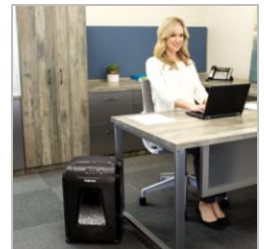

Personal

Powershred® 12C Cross-Cut (P-4) Shredder – with Safety Lock

Home Office / Deskside (1 User)

Features:

- Shreds 12 sheets per pass (70gsm) into 4x40mm cross-cut particles (Security Level P-4) - around 390 particles per A4 sheet
- 19 litre pull-out bin – approximately 250 sheets of shredded paper
- Safety Lock manually disables the shredder and prevents accidental activation
- Shreds non-stop for 20-minutes followed by a 30-minute cool down period
- Also shreds staples, paper clips and credit cards
- 2-year machine warranty and 5-year cutter warranty

Specifications

Sheet capacity	12
Bin Capacity	19L (Pull-out Bin) (250 sheets)
Cut-type	Cross-cut (4x40mm)
Security Level	P-4 (390 particles per A4 sheet)
Feed Type	Manual
Runtime (minutes)	20 on / 30 off
Throat width (mm)	224mm
Also shreds	
Colour	Black
Product Dimensions (H x W x D) / mm	470 x 341 x 246
Product Weight	6.6 kg
Retail Packaging Dimensions (H x W x D) / mm	430 x 372 x 280
Retail Packaging Weight	7.6 kg
Outer Carton Dimensions (H x W x D) / mm	455 x 390 x 295
Outer Carton Weight	8.3 kg
Quantity per Outer Carton	1
Country of Origin	China
Warranty	2-year machine / 5-year cutters