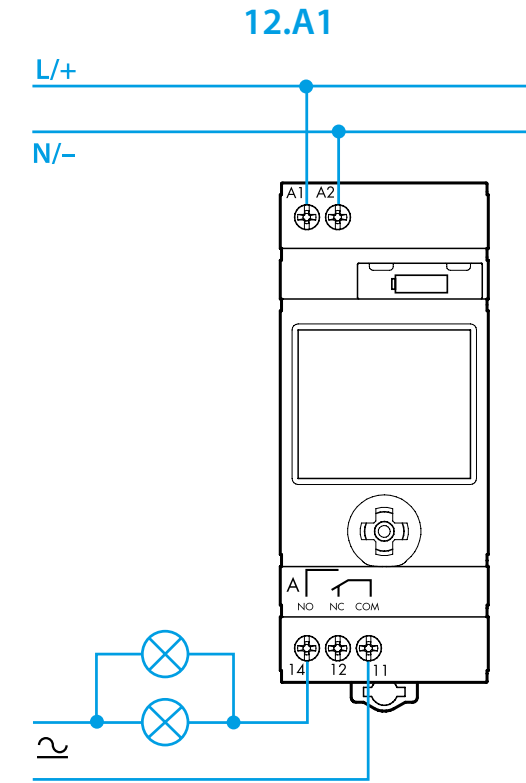

- **4 MANUAL MODE**
  - 4a Manual ON/OFF channel A
  - 4b Manual ON/OFF channel B (only 12.A2)
  - 4c Permanent Manual over-ride ON/OFF - Channel A
  - 4d Permanent Manual over-ride ON/OFF - Channel B (12.A2 only)

5 DELETION of all program

6 DELETION of single program

NOTE

- Battery replacement: BATTERY CR 2032 (LiMnO₂) 3V, 230mAh. Complies with Article 11, EU directive 2006/66/CE. Dispose of batteries according to local regulations
- Back-light display (only with power supply)
- Minimum switching interval: 1 second (pulse function)
- ASTRO times vary over the year, time switch times remain constant

EN 60669-1/EN 60669-2-1	
	12.Ax.8.230.0000 U_N 110...230 V AC (50/60 Hz)/DC U_{min} - U_{max} 90 V - 264 V (AC/DC) P 2.8 VA (50 Hz)/0.9 W
	12.A2.0.024.0000 U_N 24 (12...24) V AC (50/60 Hz)/DC U_{min} - U_{max} 10 V - 30 V (AC/DC) P 2.2 VA/1.2 W
	1 CO (SPDT) (12.A1) 2 CO (DPDT) (12.A2) 16 A 250 V AC
	AC1 4000 VA AC15 (230 V AC) 750 VA
	(230 V) 2000 W
	(230 V) 750 W
	(230 V) 400 W
	(-20...+50)°C
IP20