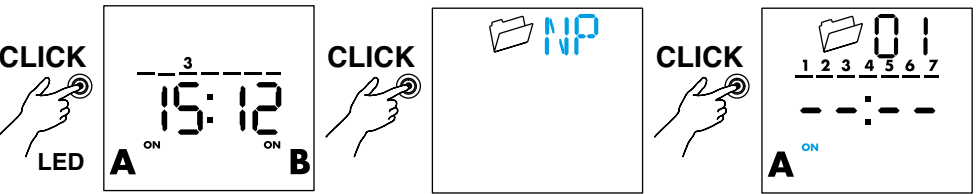

1. + NP (XX)

IT	NP: NUOVO PROGRAMMA
EN	NP: NEW PROGRAM
FR	NP: NOUVEAU PROGRAMME
DE	NP: NEUES PROGRAMM
NL	NP: NIEUW PROGRAMMA
PT	NP: NOVO PROGRAMA
ES	NP: PROGRAMA NUEVO
HU	NP: ÚJ PROGRAM
CS	NP: NOVÝ PROGRAM
PL	NP: NOWY PROGRAM
RO	NP: PROGRAM NOU
RU	NP: НОВАЯ ПРОГРАММА
EL	NP: ΝΕΟ ΠΡΟΓΡΑΜΜΑ
AR	NP: برنامج جديد

3. A ← → B
4. + ON
   - OFF
   PULSE
   ASTRO ON
   ASTRO OFF