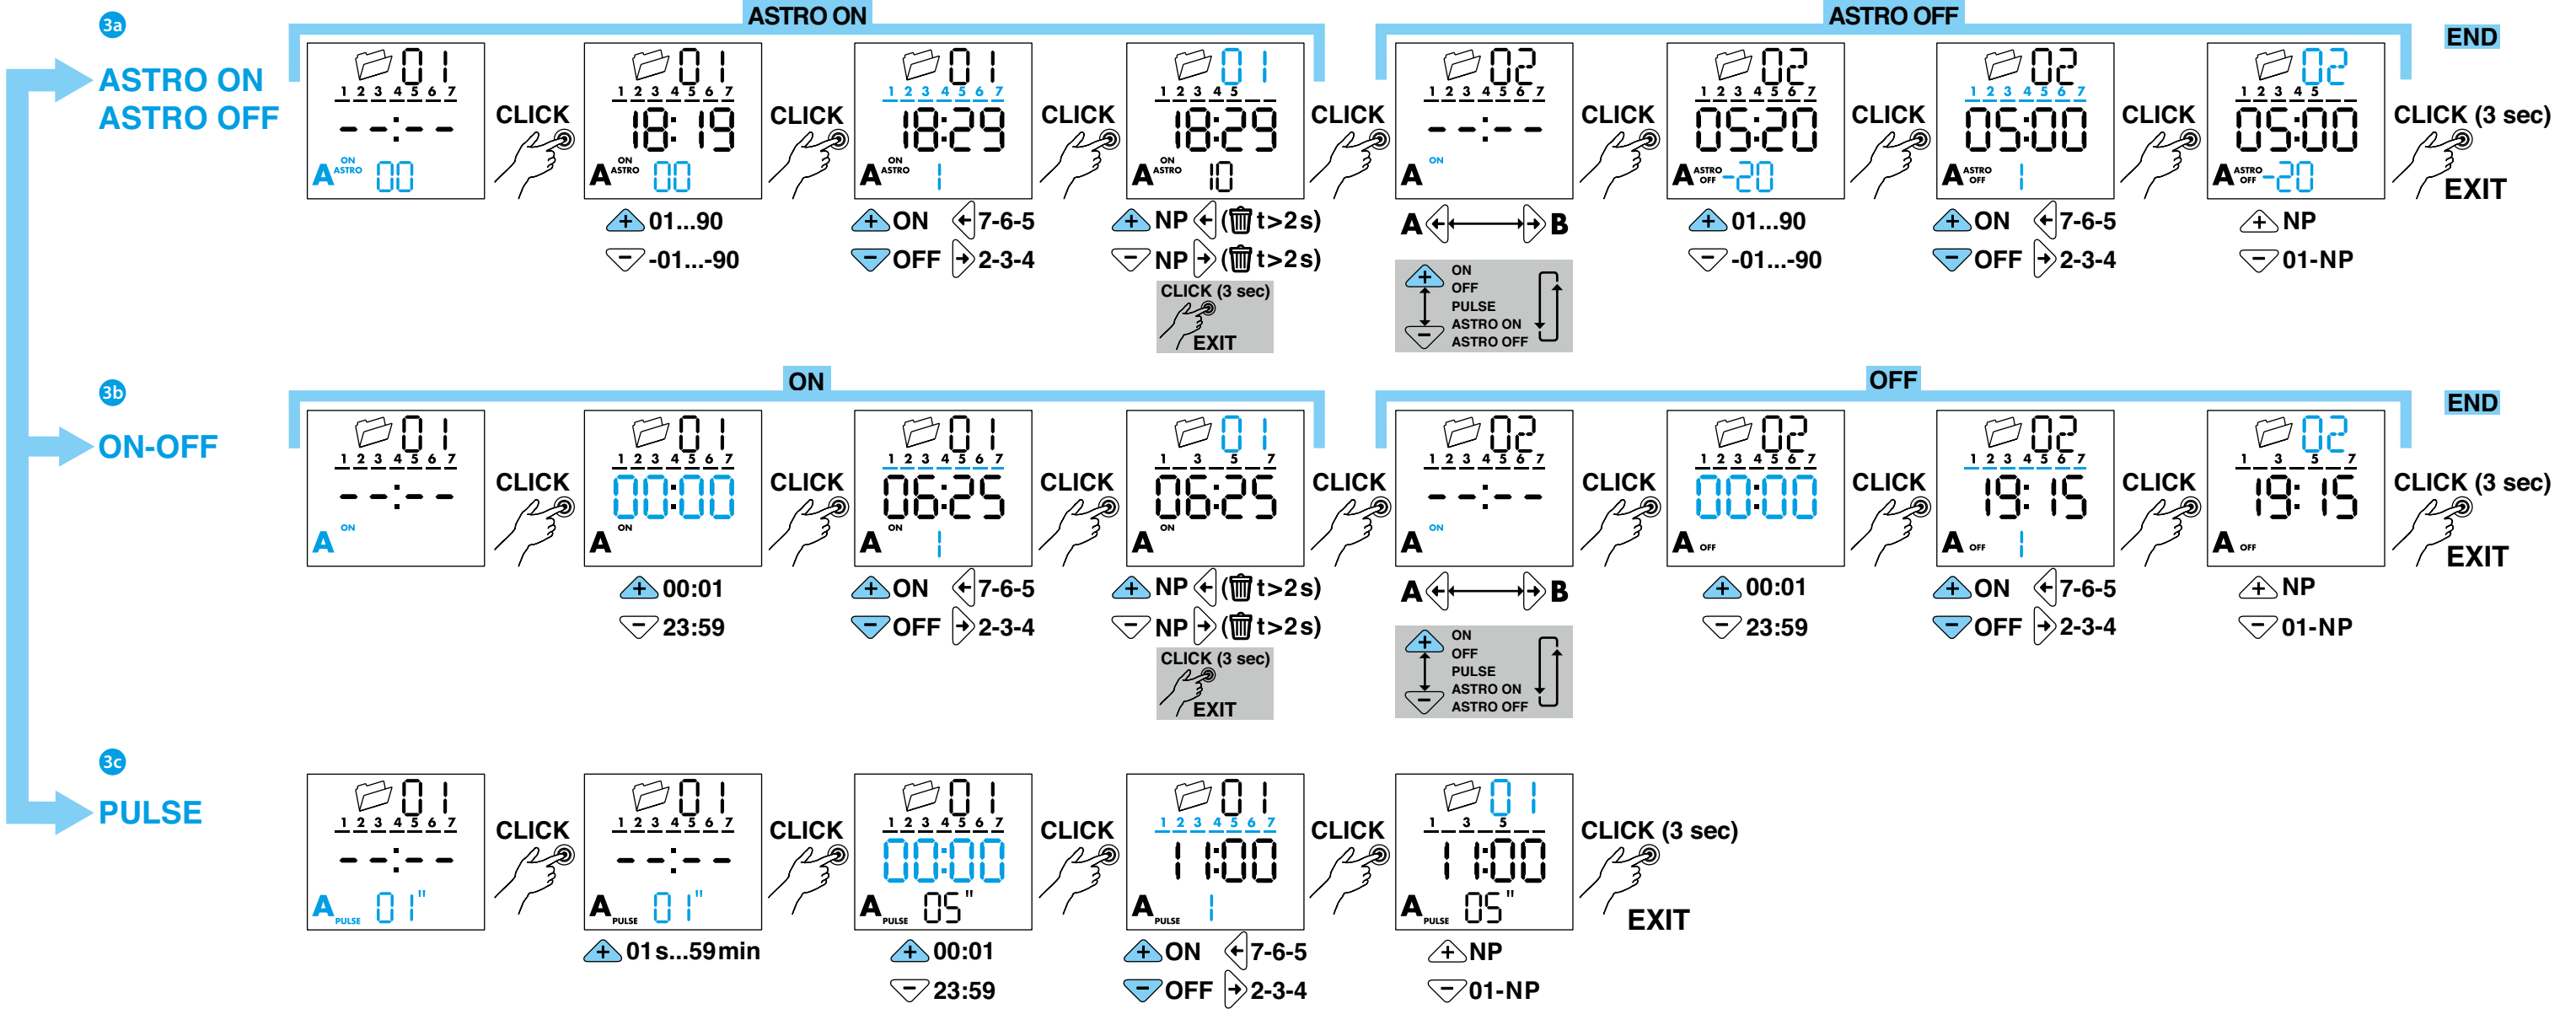

1. + NP (XX)

IT	NP: NUOVO PROGRAMMA
EN	NP: NEW PROGRAM
FR	NP: NOUVEAU PROGRAMME
DE	NP: NEUES PROGRAMM
NL	NP: NIEUW PROGRAMMA
PT	NP: NOVO PROGRAMA
ES	NP: PROGRAMA NUEVO
HU	NP: ÚJ PROGRAM
CS	NP: NOVÝ PROGRAM
PL	NP: NOWY PROGRAM
RO	NP: PROGRAM NOU
RU	NP: НОВАЯ ПРОГРАММА
EL	NP: ΝΕΟ ΠΡΟΓΡΑΜΜΑ
AR	NP: برنامج جديد

3. A ← → B
4. + ON
   - OFF
   PULSE
   ASTRO ON
   ASTRO OFF