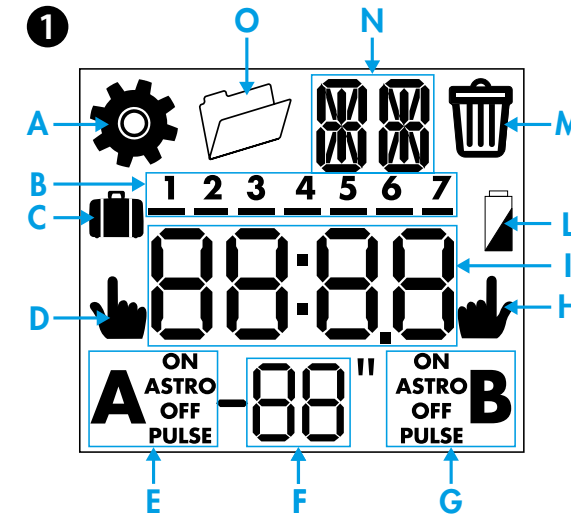

- **4 MANUAL MODE**
  - 4a Manual ON/OFF channel A
  - 4b Manual ON/OFF channel B (only 12.A2)
  - 4c Permanent Manual over-ride ON/OFF - Channel A
  - 4d Permanent Manual over-ride ON/OFF - Channel B (12.A2 only)

5 DELETION of all program

6 DELETION of single program

NOTE

- Battery replacement: BATTERY CR 2032 (LiMnO₂) 3V, 230mAh. Complies with Article 11, EU directive 2006/66/CE. Dispose of batteries according to local regulations
- Back-light display (only with power supply)
- Minimum switching interval: 1 second (pulse function)
- ASTRO times vary over the year, time switch times remain constant

EN 60669-1/EN 60669-2-1	
	12.Ax.8.230.0000 U_N 110...230 V AC (50/60 Hz)/DC U_{min} - U_{max} 90 V - 264 V (AC/DC) P 2.8 VA (50 Hz)/0.9 W
	12.A2.0.024.0000 U_N 24 (12...24) V AC (50/60 Hz)/DC U_{min} - U_{max} 10 V - 30 V (AC/DC) P 2.2 VA/1.2 W
	1 CO (SPDT) (12.A1) 2 CO (DPDT) (12.A2) 16 A 250 V AC
	AC1 4000 VA AC15 (230 V AC) 750 VA
	(230 V) 2000 W
	(230 V) 750 W
	(230 V) 400 W
	(-20...+50)°C
IP20