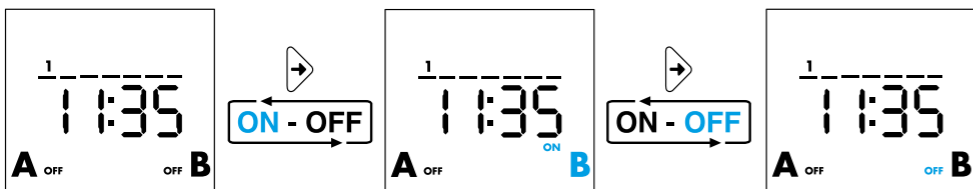

4

4a

4b

4c

4d

5

IT CANCELLAZIONE DI TUTTI I PROGRAMMI
EN DELETION OF ALL PROGRAM
FR SUPPRESSION DE TOUS LES PROGRAMMES
DE LÖSCHEN ALLER PROGRAMME
NL WISSEN VAN ALLE PROGRAMMA'S
PT DELETAR TODOS OS PROGRAMAS
ES BORRAR TODOS LOS PROGRAMAS

HU AZ ÖSSZES PROGRAM TÖRLÉSE
CS ODSTRANĚNÍ VŠECH PROGRAMŮ
PL USUNIĘCIE WSZYSTKICH PROGRAMÓW
RO ȘTERGE TOATE PROGRAMELE
RU УДАЛЕНИЕ ВСЕХ ПРОГРАММ
EL ΔΙΑΓΡΑΦΗ ΌΛΩΝ ΤΩΝ ΠΡΟΓΡΑΜΜΑΤΩΝ
AR محو كل البرامج

6

IT CANCELLAZIONE DI UN SINGOLO PROGRAMMA
EN DELETION OF SINGLE PROGRAM
FR SUPPRESSION D'UN SEUL PROGRAMME
DE LÖSCHEN EINES PROGRAMMES
NL WISSEN VAN EEN ENKEL PROGRAMMA
PT DELETAR UM ÚNICO PROGRAMA
ES BORRAR UN PROGRAMA

HU EGY PROGRAM TÖRLÉSE
CS ODSTRANĚNÍ JEDNOHO PROGRAMU
PL USUNIĘCIE JEDNEGO PROGRAMU
RO ȘTERGE UN SINGUR PROGRAM
RU УДАЛЕНИЕ ОДНОЙ ПРОГРАММЫ
EL ΔΙΑΓΡΑΦΗ ΕΝΟΣ ΠΡΟΓΡΑΜΜΑΤΟΣ
AR محو برنامج واحد