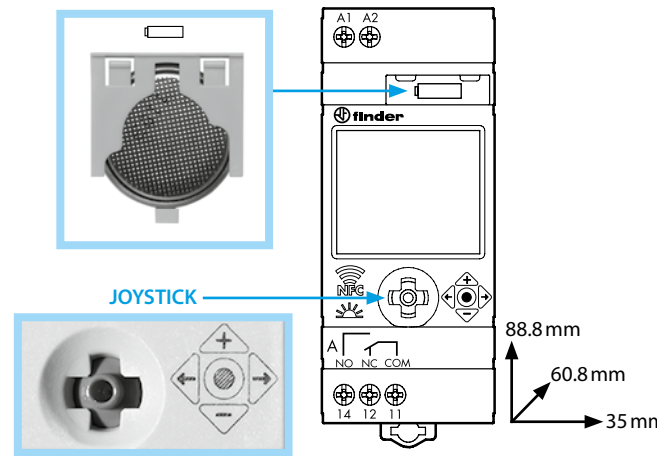

- **4 MANUAL MODE**
  - 4a Manual ON/OFF channel A
  - 4b Manual ON/OFF channel B (only 12.A2)
  - 4c Permanent Manual over-ride ON/OFF - Channel A
  - 4d Permanent Manual over-ride ON/OFF - Channel B (12.A2 only)

5 DELETION of all program

6 DELETION of single program

NOTE

- Battery replacement: BATTERY CR 2032 (LiMnO₂) 3V, 230mAh. Complies with Article 11, EU directive 2006/66/CE. Dispose of batteries according to local regulations
- Back-light display (only with power supply)
- Minimum switching interval: 1 second (pulse function)
- ASTRO times vary over the year, time switch times remain constant

EN 60669-1/EN 60669-2-1	
	12.Ax.8.230.0000 U_N 110...230 V AC (50/60 Hz)/DC U_{min} - U_{max} 90 V - 264 V (AC/DC) P 2.8 VA (50 Hz)/0.9 W
	12.A2.0.024.0000 U_N 24 (12...24) V AC (50/60 Hz)/DC U_{min} - U_{max} 10 V - 30 V (AC/DC) P 2.2 VA/1.2 W
	1 CO (SPDT) (12.A1) 2 CO (DPDT) (12.A2) 16 A 250 V AC
	AC1 4000 VA AC15 (230 V AC) 750 VA
	(230 V) 2000 W
	(230 V) 750 W
	(230 V) 400 W
	(-20...+50)°C
IP20