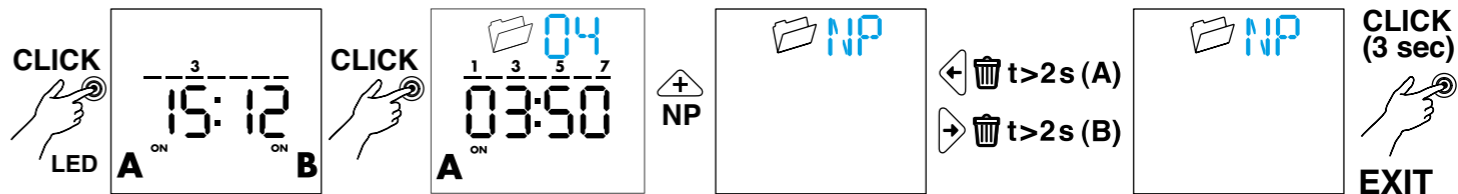

5

IT CANCELLAZIONE DI TUTTI I PROGRAMMI
EN DELETION OF ALL PROGRAM
FR SUPPRESSION DE TOUS LES PROGRAMMES
DE LÖSCHEN ALLER PROGRAMME
NL WISSEN VAN ALLE PROGRAMMA'S
PT DELETAR TODOS OS PROGRAMAS
ES BORRAR TODOS LOS PROGRAMAS

HU AZ ÖSSZES PROGRAM TÖRLÉSE
CS ODSTRANĚNÍ VŠECH PROGRAMŮ
PL USUNIĘCIE WSZYSTKICH PROGRAMÓW
RO ȘTERGE TOATE PROGRAMELE
RU УДАЛЕНИЕ ВСЕХ ПРОГРАММ
EL ΔΙΑΓΡΑΦΗ ΌΛΩΝ ΤΩΝ ΠΡΟΓΡΑΜΜΑΤΩΝ
AR محو كل البرامج