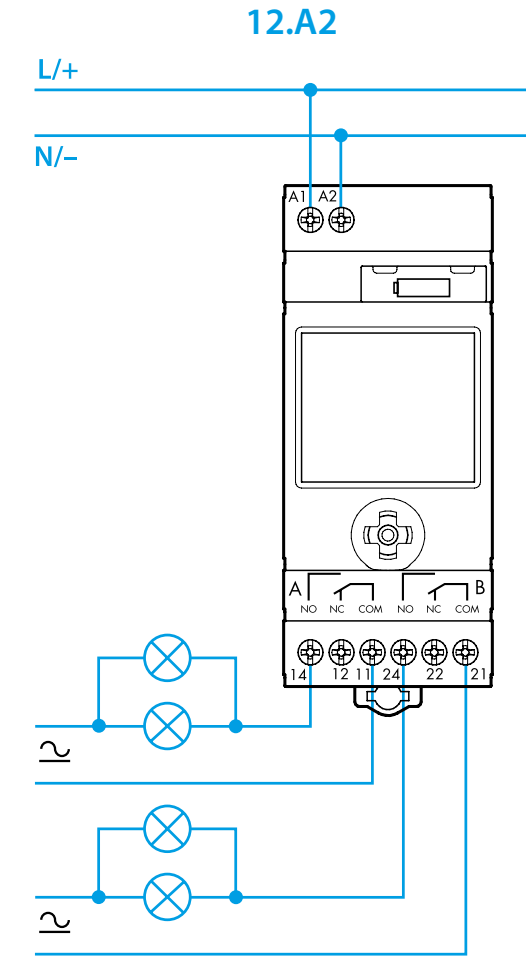

- **4 MANUAL MODE**
  - 4a Manual ON/OFF channel A
  - 4b Manual ON/OFF channel B (only 12.A2)
  - 4c Permanent Manual over-ride ON/OFF - Channel A
  - 4d Permanent Manual over-ride ON/OFF - Channel B (12.A2 only)

5 DELETION of all program

6 DELETION of single program

NOTE

- Battery replacement: BATTERY CR 2032 (LiMnO₂) 3V, 230mAh. Complies with Article 11, EU directive 2006/66/CE. Dispose of batteries according to local regulations
- Back-light display (only with power supply)
- Minimum switching interval: 1 second (pulse function)
- ASTRO times vary over the year, time switch times remain constant

EN 60669-1/EN 60669-2-1	
	12.Ax.8.230.0000 U_N 110...230 V AC (50/60 Hz)/DC U_{min} - U_{max} 90 V - 264 V (AC/DC) P 2.8 VA (50 Hz)/0.9 W
	12.A2.0.024.0000 U_N 24 (12...24) V AC (50/60 Hz)/DC U_{min} - U_{max} 10 V - 30 V (AC/DC) P 2.2 VA/1.2 W
	1 CO (SPDT) (12.A1) 2 CO (DPDT) (12.A2) 16 A 250 V AC
	AC1 4000 VA AC15 (230 V AC) 750 VA
	(230 V) 2000 W
	(230 V) 750 W
	(230 V) 400 W
	(-20...+50)°C
IP20