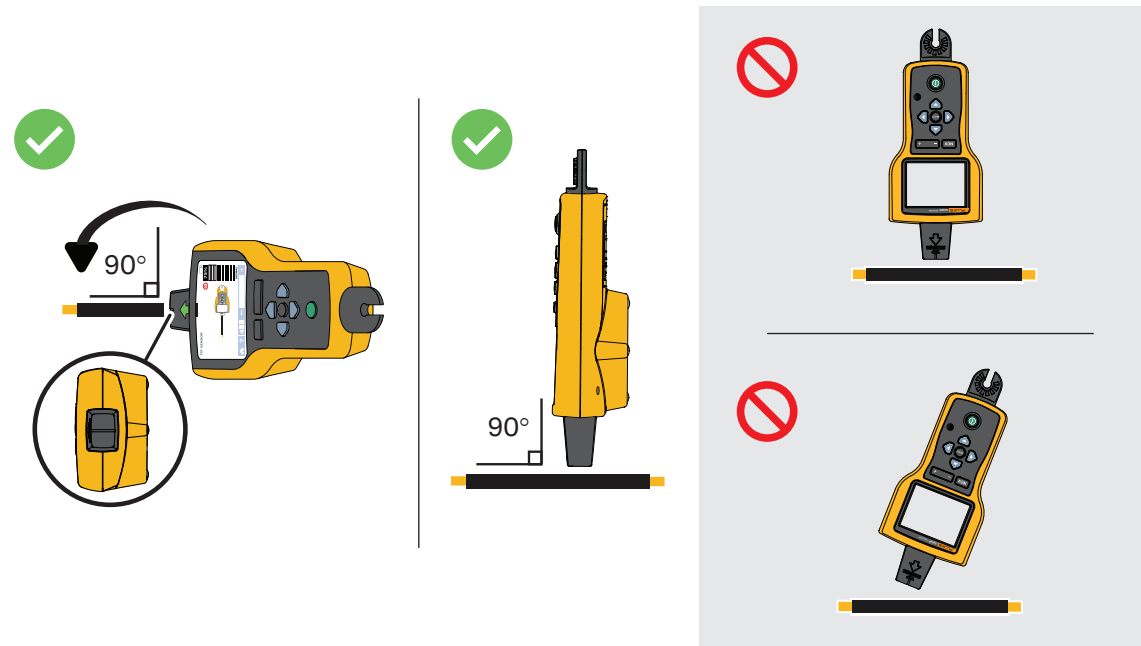

2052R/2062R Wire Tracer Receiver 2000T Wire Tracer Transmitter

⚠ ⚠ ⓘ www.fluke.com

SMART SENSOR™ (2062R)

(2052R) / TIP SENSOR (2062R)

(2052R) / BREAKER (2062R)