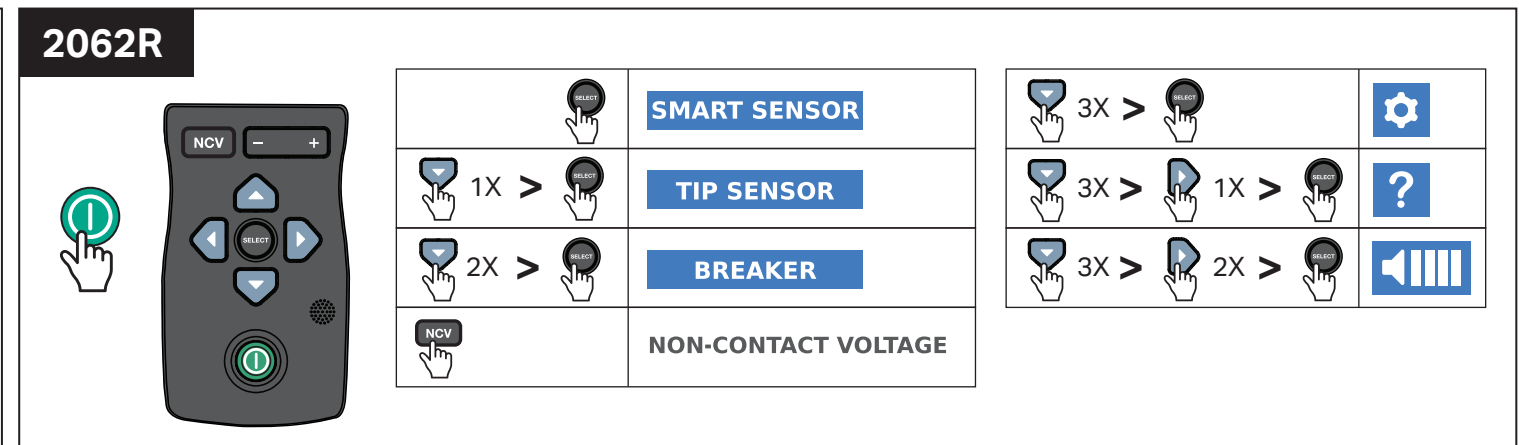

2052R/2062R Wire Tracer Receiver 2000T Wire Tracer Transmitter

⚠ ⚠ ⓘ www.fluke.com

SMART SENSOR™ (2062R)

(2052R) / TIP SENSOR (2062R)

(2052R) / BREAKER (2062R)