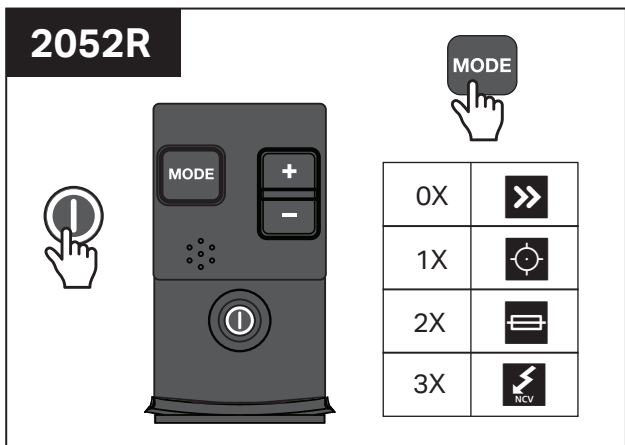

2052R/2062R Wire Tracer Receiver 2000T Wire Tracer Transmitter

⚠ ⚠ ⓘ www.fluke.com

SMART SENSOR™ (2062R)

(2052R) / TIP SENSOR (2062R)

(2052R) / BREAKER (2062R)