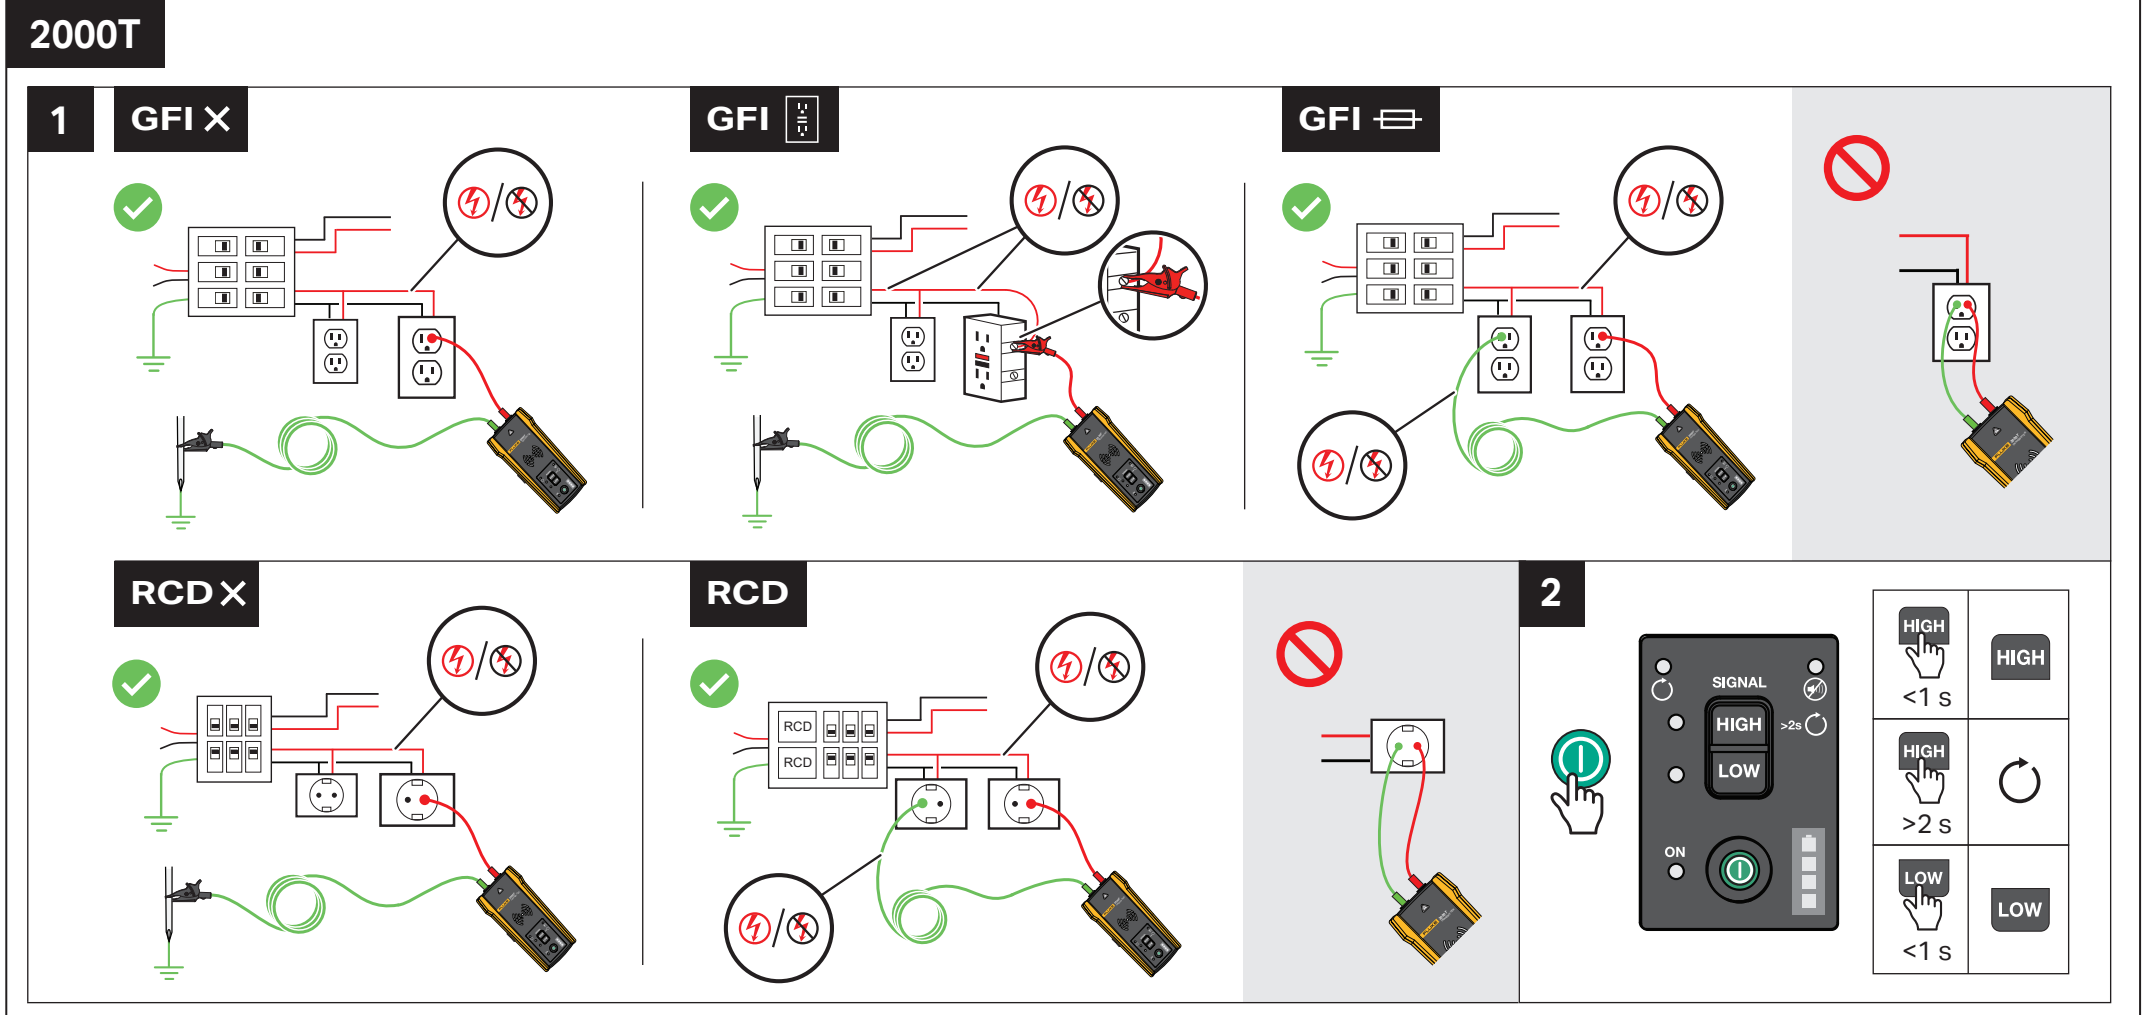

2052R/2062R Wire Tracer Receiver 2000T Wire Tracer Transmitter

⚠ ⚠ ⓘ www.fluke.com

SMART SENSOR™ (2062R)

(2052R) / TIP SENSOR (2062R)

(2052R) / BREAKER (2062R)