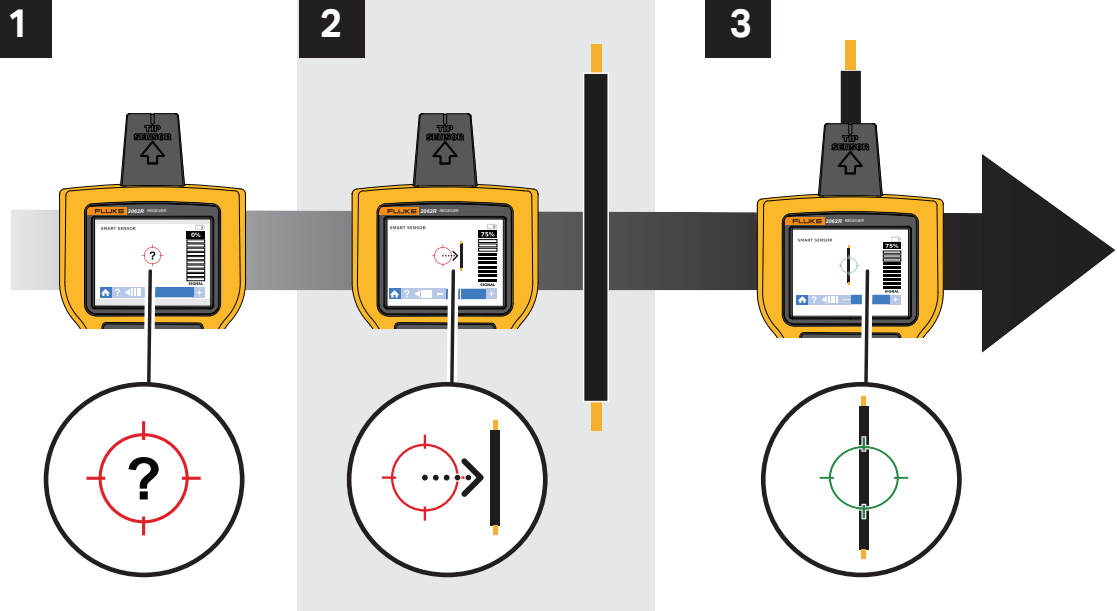

2052R/2062R Wire Tracer Receiver 2000T Wire Tracer Transmitter

⚠ ⚠ ⓘ www.fluke.com

SMART SENSOR™ (2062R)

(2052R) / TIP SENSOR (2062R)

(2052R) / BREAKER (2062R)