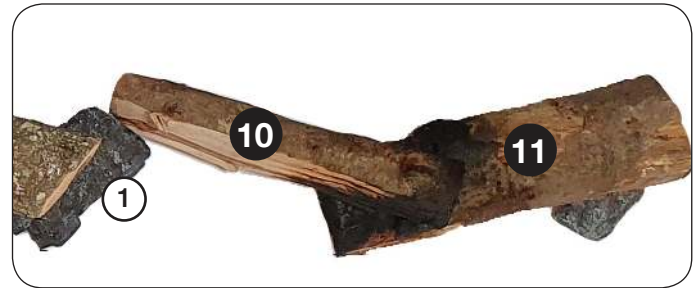

eReflex 110RW-195RW

eReflex 135RW-195RW

eReflex 150RW-195RW

eReflex 195RW

FOR ENQUIRIES IN THE U.K (EXCLUDING NI):

Stovax Limited, Spitfire Avenue, Skypark, Clyst Honiton, Exeter, Devon, England EX5 2FR

Tel: (01392) 474011 E-mail: info@gazco.com