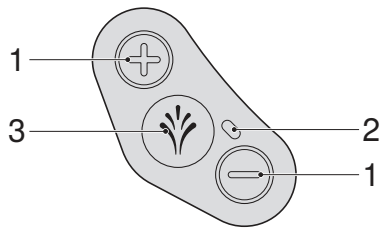

Lateral control panel

The shower toilet functions of the device can be operated from the lateral control panel.