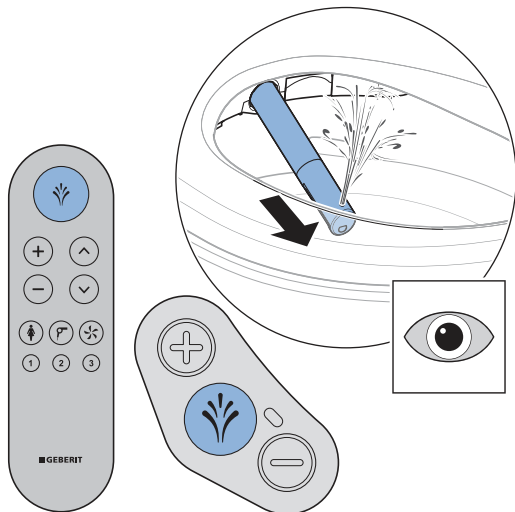

Using the anal shower

i See user manual.

<https://doc.geberit.com/972.475.00.0>

Prerequisite

– You are sitting down on the WC seat ring.

▶ Briefly press the <Shower> button on the lateral control panel or on the remote control once.

Result

- ✓ The shower procedure starts.
- ✓ The anal shower starts in oscillating function. A small amount of water drains into the WC ceramic appliance via the overflow. The anal shower is active for 50 seconds.