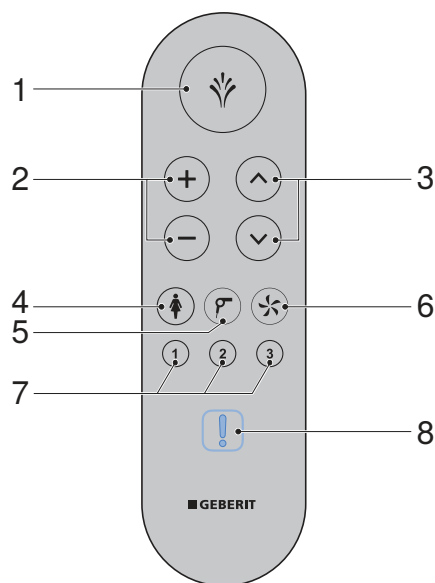

Getting to know your device

The device at a glance

- 1 WC lid
- 2 Remote control with magnetic wall-mounted holder
- 3 WC seat ring with user recognition and WC seat ring heating
- 4 Lateral control panel with status LED
- 5 Spray arm with spray nozzle and Lady shower nozzle
- 6 Dryer flap
- 7 Spray shield
- 8 Geberit AquaClean cleaning set (art. no. 242.547.00.1)
- 9 Geberit AquaClean descaling agent (art. no. 147.040.00.1)

Operating concept

About the operating concept

The shower toilet can be operated via remote control, the lateral control panel on the shower toilet and the Geberit Home App.

The remote control function of the Geberit AquaClean shower toilet is deactivated while the shower toilet is connected to the Geberit Home App.

Front side of the remote control

All functions for daily use can be operated from the front side of the remote control.

- 1 <Shower> button:
 - start and stop the spray functionality
 - stop dryer functionality and Lady shower
- 2 <+>/<-> buttons: increase or decrease the spray/dryer air intensity
- 3 <Up>/<down> arrow keys: set spray arm position (spray arm forwards/backwards)
- 4 <Lady shower> button: start and stop the Lady shower
- 5 <Dryer> button: start and stop the dryer
- 6 <Odour extraction> button: Start and stop odour extraction
- 7 <User profile> buttons: select the user profiles 1–3
- 8 Status LED (only visible if necessary)

Rear side of the remote control

You can access different settings and additional functions from the rear side of the remote control.

i To extend the battery life, the display switches to standby mode after a certain time.