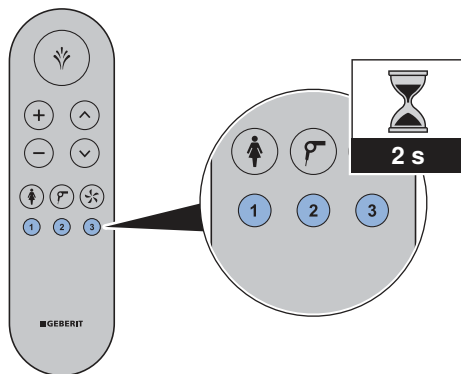

- The shower procedure is running.

- ▶ Press the <up> and <down> arrow keys at the same time to switch the oscillating motion off and on during the shower procedure.

Switch dryer on and off

- i** The drying procedure starts automatically according to the factory settings as soon as the shower procedure has finished. The automatic drying procedure can be switched off in the basic profile and then started manually.

Prerequisite

- You are sitting down on the WC seat ring.
- The shower procedure is running.

- ▶ Press the <Dryer> button.

Result

- ✓ The drying procedure starts and runs for 5 minutes.

- i** You can stop the drying procedure early by pressing the <Dryer> button once again.

Saving user profiles

Three different user profiles can be stored via the <user profile> buttons on the remote control.

- i** User profiles allow you to access your personal settings directly. Select your user profile as soon as you sit down.

- 1 Enter your personal settings.
- 2 Press one of the 3 <user profile> buttons for more than 2 seconds.

Result

- ✓ The device beeps (1x).
- ✓ The LED on the remote control briefly lights up green.
- ✓ The current settings are saved to this button.