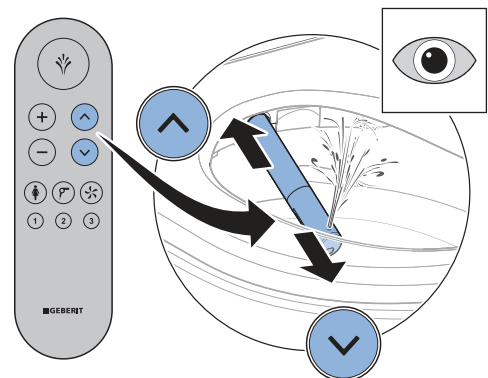

Result

- ✓ The shower spray becomes stronger/weaker.

- i** You can set the spray intensity in 5 stages.

Set the spray arm position

- i** Female users should set the spray arm position of the spray functionality to their ergonomic conditions so that it does not compromise the natural protection of the vaginal area.

Prerequisite

- The shower procedure is running.

- ▶ Press the arrow keys on the remote control to position the spray arm.
 - ✓ The spray arm moves forwards or backwards.

Result

- ✓ The spray arm is optimally positioned.