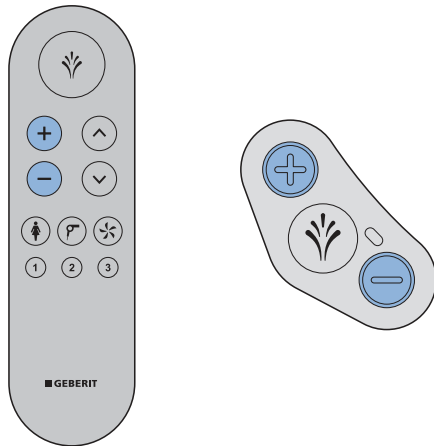

Set the spray intensity

Prerequisite

- The shower procedure is running.

- Press the <+> button to increase the spray intensity. Press the <-> button to decrease the spray intensity.