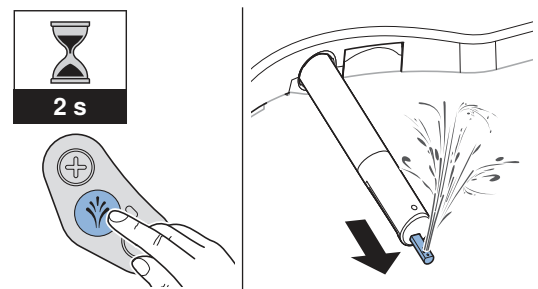

i You can stop the shower procedure early by pressing the <Shower> button once again.

Use the Lady shower

i The woman's intimate area is a very sensitive zone and requires special and prudent care. The Lady shower must be set to your ergonomic conditions to achieve an optimal cleaning result. The position of the spray nozzle and the spray intensity must be selected so that the shower spray cannot penetrate the vagina.

Prerequisite

– You are sitting down on the WC seat ring.

1 Press the <Lady shower> button on the remote control.

2 Or: Press the <Shower> button on the lateral control panel for 2 seconds.

Result

- ✓ The Lady shower starts.