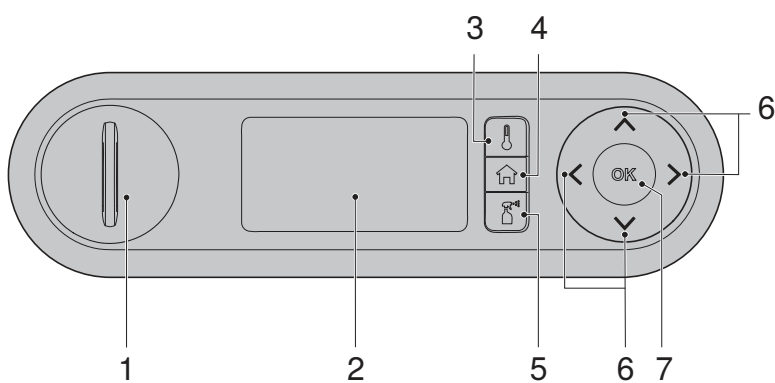

Rear side of the remote control

You can access different settings and additional functions from the rear side of the remote control.

i To extend the battery life, the display switches to standby mode after a certain time.

i When using a remote control manufactured from 2024 onwards with an older firmware version on the unit, not all functions are available:

- Display only shows 2 lines
- No LED display on the front of the remote control
- Functions not available using the three preset buttons
- OK button function not available

To be able to use all functions, update the firmware with the Geberit Home app (FW version $\geq$ v 13.0).

1. 1 Battery compartment
2. 2 Ink display
3. 3 <Temperature> preset button
4. 4 <Home> preset button
5. 5 <Care and maintenance> preset button
6. 6 <up>/<down>, <left>/<right> arrow keys
7. 7 <OK/save> button