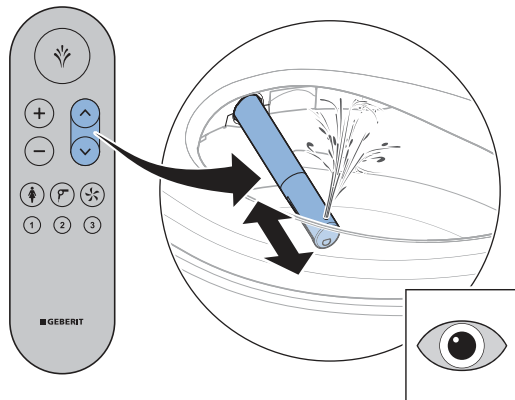

- i** You can set the spray arm position in 5 stages.

Switching the oscillating motion of the anal shower on and off

- i** The oscillating motion of the spray arm increases the cleaning effect.

Prerequisite

- The shower procedure is running.

- ▶ Press the <up> and <down> arrow keys at the same time to switch the oscillating motion off and on during the shower procedure.

Switch dryer on and off

- i** The drying procedure starts automatically according to the factory settings as soon as the shower procedure has finished. The automatic drying procedure can be switched off in the basic profile and then started manually.