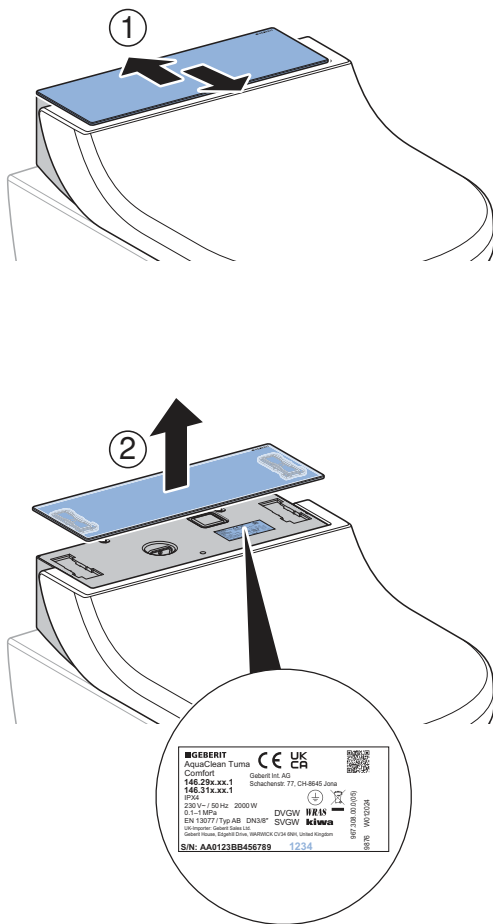

By web link:

<https://www.geberit-global.com/landingpages/gac-onboarding/>

By smartphone or tablet:

Via the Geberit Home App:

Android:

iOS:

If your country is not listed on the onboarding web page, please consult the list of contact information and websites. → See "Contact".

Getting to know your device

The device at a glance

- 1 WC lid
- 2 Remote control with magnetic wall-mounted holder
- 3 WC seat ring with user recognition and WC seat ring heating
- 4 Lateral control panel with status LED
- 5 Spray arm with spray nozzle and Lady shower nozzle
- 6 Dryer flap
- 7 Spray shield
- 8 Geberit AquaClean cleaning set (art. no. 242.547.00.1)
- 9 Geberit AquaClean descaling agent (art. no. 147.040.00.1)