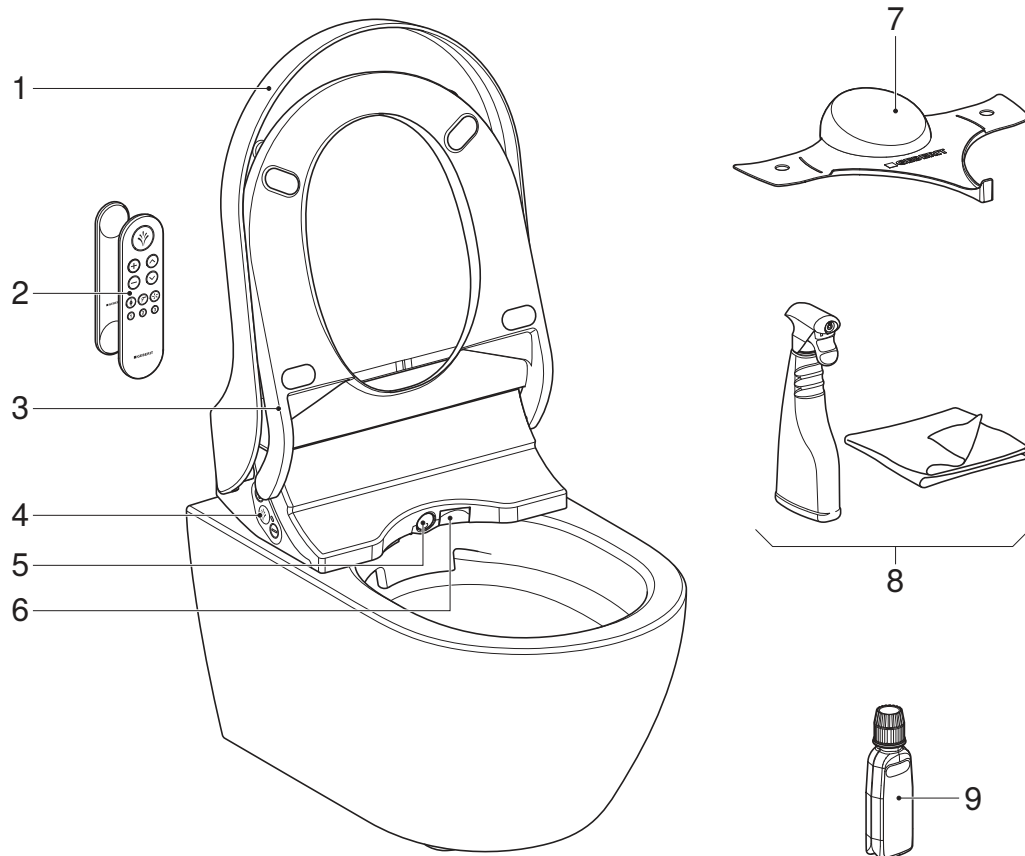

By web link:

<https://www.geberit-global.com/landingpages/gac-onboarding/>

By smartphone or tablet:

Via the Geberit Home App:

Android:

iOS:

If your country is not listed on the onboarding web page, please consult the list of contact information and websites. → See "Contact".

Getting to know your device

The device at a glance

- 1 WC lid
- 2 Remote control with magnetic wall-mounted holder
- 3 WC seat ring with user recognition and WC seat ring heating
- 4 Lateral control panel with status LED
- 5 Spray arm with spray nozzle and Lady shower nozzle
- 6 Dryer flap
- 7 Spray shield
- 8 Geberit AquaClean cleaning set (art. no. 242.547.00.1)
- 9 Geberit AquaClean descaling agent (art. no. 147.040.00.1)