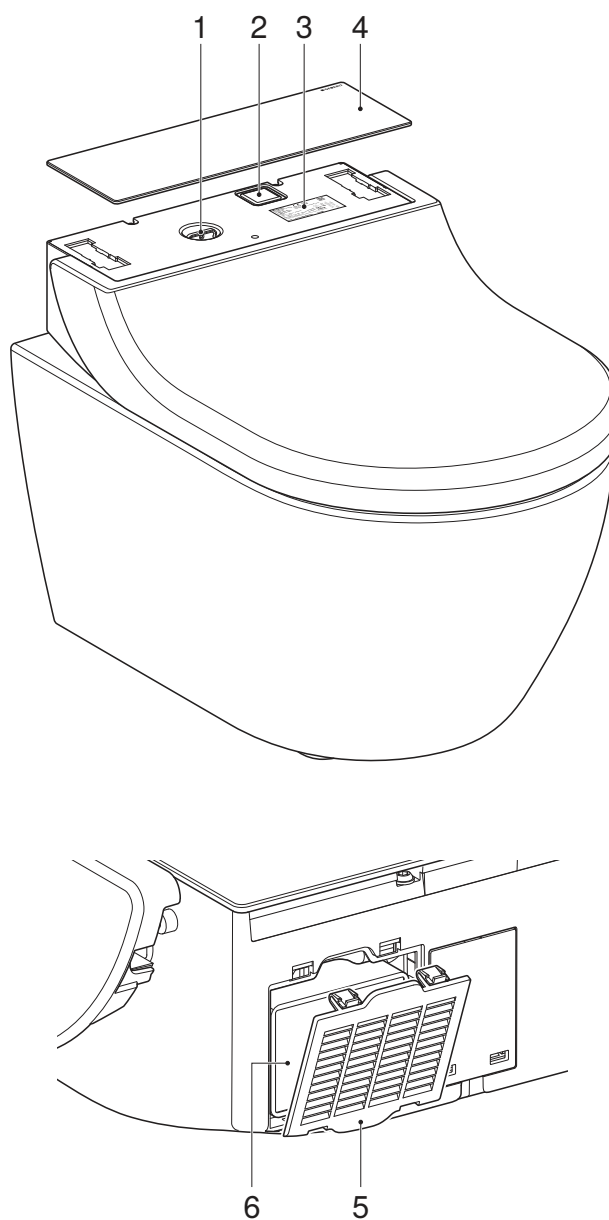

Getting to know your device

The device at a glance

- 1 WC lid
- 2 Remote control with magnetic wall-mounted holder
- 3 WC seat ring with user recognition and WC seat ring heating
- 4 Lateral control panel with status LED
- 5 Spray arm with spray nozzle and Lady shower nozzle
- 6 Dryer flap
- 7 Spray shield
- 8 Geberit AquaClean cleaning set (art. no. 242.547.00.1)
- 9 Geberit AquaClean descaling agent (art. no. 147.040.00.1)