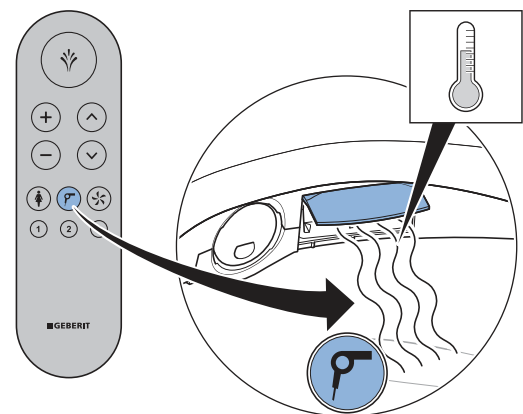

Prerequisite

- You are sitting down on the WC seat ring.
- The shower procedure is running.

- Press the <Dryer> button.