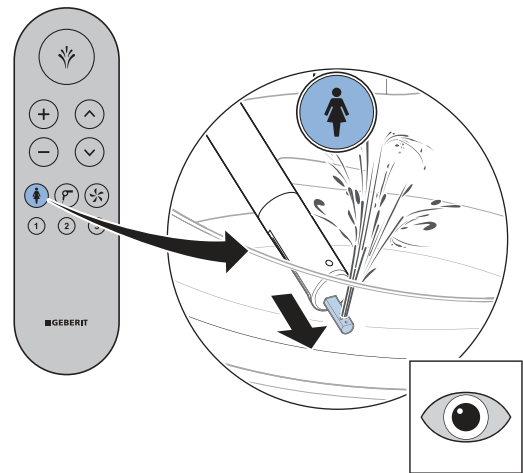

i You can stop the shower procedure early by pressing the <Shower> button once again.

Use the Lady shower

i The woman's intimate area is a very sensitive zone and requires special and prudent care. The Lady shower must be set to your ergonomic conditions to achieve an optimal cleaning result. The position of the spray nozzle and the spray intensity must be selected so that the shower spray cannot penetrate the vagina.

Prerequisite

– You are sitting down on the WC seat ring.

1 Press the <Lady shower> button on the remote control.

2 Or: Press the <Shower> button on the lateral control panel for 2 seconds.

Result

- ✓ The Lady shower starts.