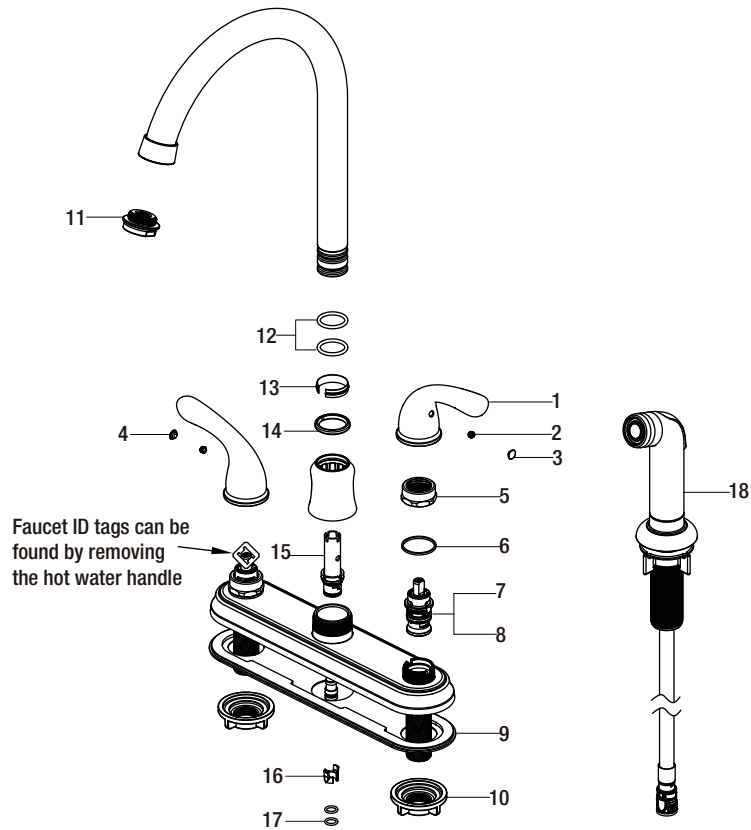

2-Handle Standard Kitchen Faucet With Side Sprayer

MODEL	SKU #	FINISH
HD67794-1008D2	209442	Stainless Steel

Many replacement parts can be purchased online or at your local store. Please use the table below to identify the part SKU number needed, go to [HOMEDEPOT.COM](https://www.homedepot.com), and check for online and store availability. If you can't find the part you are looking for, please call 1-855-HD-GLACIER.

Part	Description	Part #	Internet SKU #	Store SKU #
1	Handle	RP1387008D2		
2	Screw	RP50002		
3	Index C	RP10104		
4	Index H	RP10103		
5	Bonnet nut	RP70678		
6	Washer	RP64123		
7	Cartridge C	RP20068	301158129	
8	Cartridge H	RP20067	301158139	
9	Gasket	RP80181		

Part	Description	Part #	Internet SKU #	Store SKU #
10	Mounting nut	RP56001	203193994	
11	Aerator	RP3031508D2		
12	O-ring	RP60125		
13	Wearable ring	RP64056		
14	Clip	RP70158		
15	Diverter	RP70846		
16	Block	RP70421		
17	O-ring	RP60002		
18	Side spray	RP3610708D2		