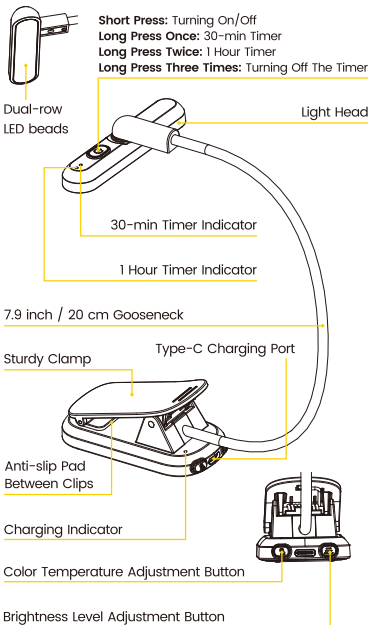

Product Details