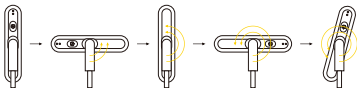

This rotatable light head can be adjusted from 0 to 340 degrees to meet your various lighting needs.