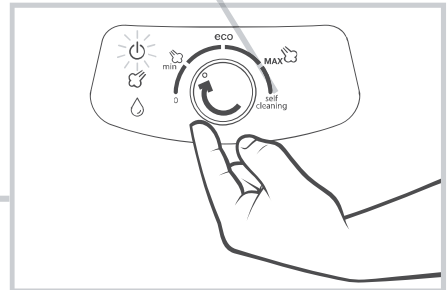

# **gorenje**

*Life Simplified*

**STEAM GENERATOR IRON**  
**SGH 2200LBC**

---

1. Steam generator

2. Water dose

1.

2.