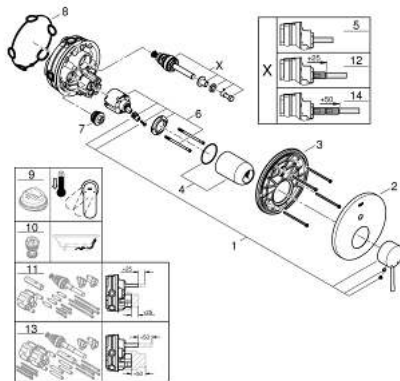

## 24 058 001 ESSENCE SINGLE-LEVER MIXER WITH 2-WAY DIVERTER

### PRODUCT DESCRIPTION

- Colour: Chrome
- set for final installation for
  - GROHE Rapido SmartBox 35 600/35 604
  - GROHE SilkMove 46 mm ceramic cartridge
  - GROHE Long-Life finish
- wall escutcheon with GROHE FastFixation(covered escutcheon- and shaft sealing, covered fixing)
- metal escutcheon, retroactively 6° adjustable
- metal lever
- automatic 2-way diverter
- flow performance: outlet B = 27 l/min, outlet C = 27 l/min
- without roughing-in-set

### SPARE PARTS, July 2017 – now

- 1: Lever (Spare part-nr. 46915000)
- 2: Escutcheon (Spare part-nr. 48429000)
- 3: Mounting plate (Spare part-nr. 48440000)
- 4: Shield for cross handle (Spare part-nr. 02693000)
- 5: Diverter (Spare part-nr. 48442000)
- 6: Cartridge (Spare part-nr. 46048000)
- 7: Non-return valve (Spare part-nr. 49085000)
- 8: Sealing washer (Spare part-nr. 48360000)
- 9: Temperature limiter (Spare part-nr. 46308000)\*
- 10: Backflow protection combination (DIN-EN1717) (Spare part-nr. 14055000)\*
- 11: Universal extension set single-lever mixers, 25 mm (Spare part-nr. 14056000)\*
- 12: Diverter (Spare part-nr. 48444000)\*
- 13: Universal extension set single-lever mixers, 50 mm (Spare part-nr. 14057000)\*
- 14: Diverter (Spare part-nr. 48445000)\*