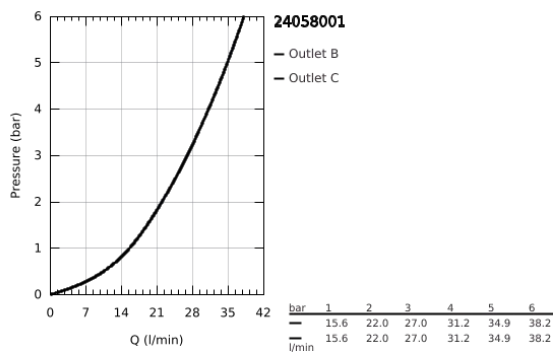

## 24 058 001 ESSENCE SINGLE-LEVER MIXER WITH 2-WAY DIVERTER

### PRODUCT DESCRIPTION

- Colour: Chrome
- set for final installation for
  - GROHE Rapido SmartBox 35 600/35 604
  - GROHE SilkMove 46 mm ceramic cartridge
  - GROHE Long-Life finish
- wall escutcheon with GROHE FastFixation(covered escutcheon- and shaft sealing, covered fixing)
- metal escutcheon, retroactively 6° adjustable
- metal lever
- automatic 2-way diverter
- flow performance: outlet B = 27 l/min, outlet C = 27 l/min
- without roughing-in-set