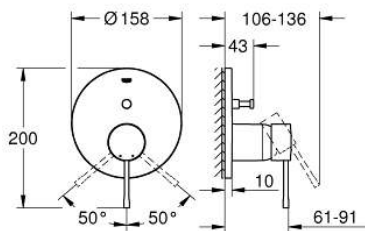

## 24 058 001 ESSENCE SINGLE-LEVER MIXER WITH 2-WAY DIVERTER

### PRODUCT DESCRIPTION

- Colour: Chrome
- set for final installation for
  - GROHE Rapido SmartBox 35 600/35 604
  - GROHE SilkMove 46 mm ceramic cartridge
  - GROHE Long-Life finish
- wall escutcheon with GROHE FastFixation(covered escutcheon- and shaft sealing, covered fixing)
- metal escutcheon, retroactively 6° adjustable
- metal lever
- automatic 2-way diverter
- flow performance: outlet B = 27 l/min, outlet C = 27 l/min
- without roughing-in-set

### SPARE PARTS, July 2017 – now

- 1: Lever (Spare part-nr. 46915000)
- 2: Escutcheon (Spare part-nr. 48429000)
- 3: Mounting plate (Spare part-nr. 48440000)
- 4: Shield for cross handle (Spare part-nr. 02693000)
- 5: Diverter (Spare part-nr. 48442000)
- 6: Cartridge (Spare part-nr. 46048000)
- 7: Non-return valve (Spare part-nr. 49085000)
- 8: Sealing washer (Spare part-nr. 48360000)
- 9: Temperature limiter (Spare part-nr. 46308000)\*
- 10: Backflow protection combination (DIN-EN1717) (Spare part-nr. 14055000)\*
- 11: Universal extension set single-lever mixers, 25 mm (Spare part-nr. 14056000)\*
- 12: Diverter (Spare part-nr. 48444000)\*
- 13: Universal extension set single-lever mixers, 50 mm (Spare part-nr. 14057000)\*
- 14: Diverter (Spare part-nr. 48445000)\*