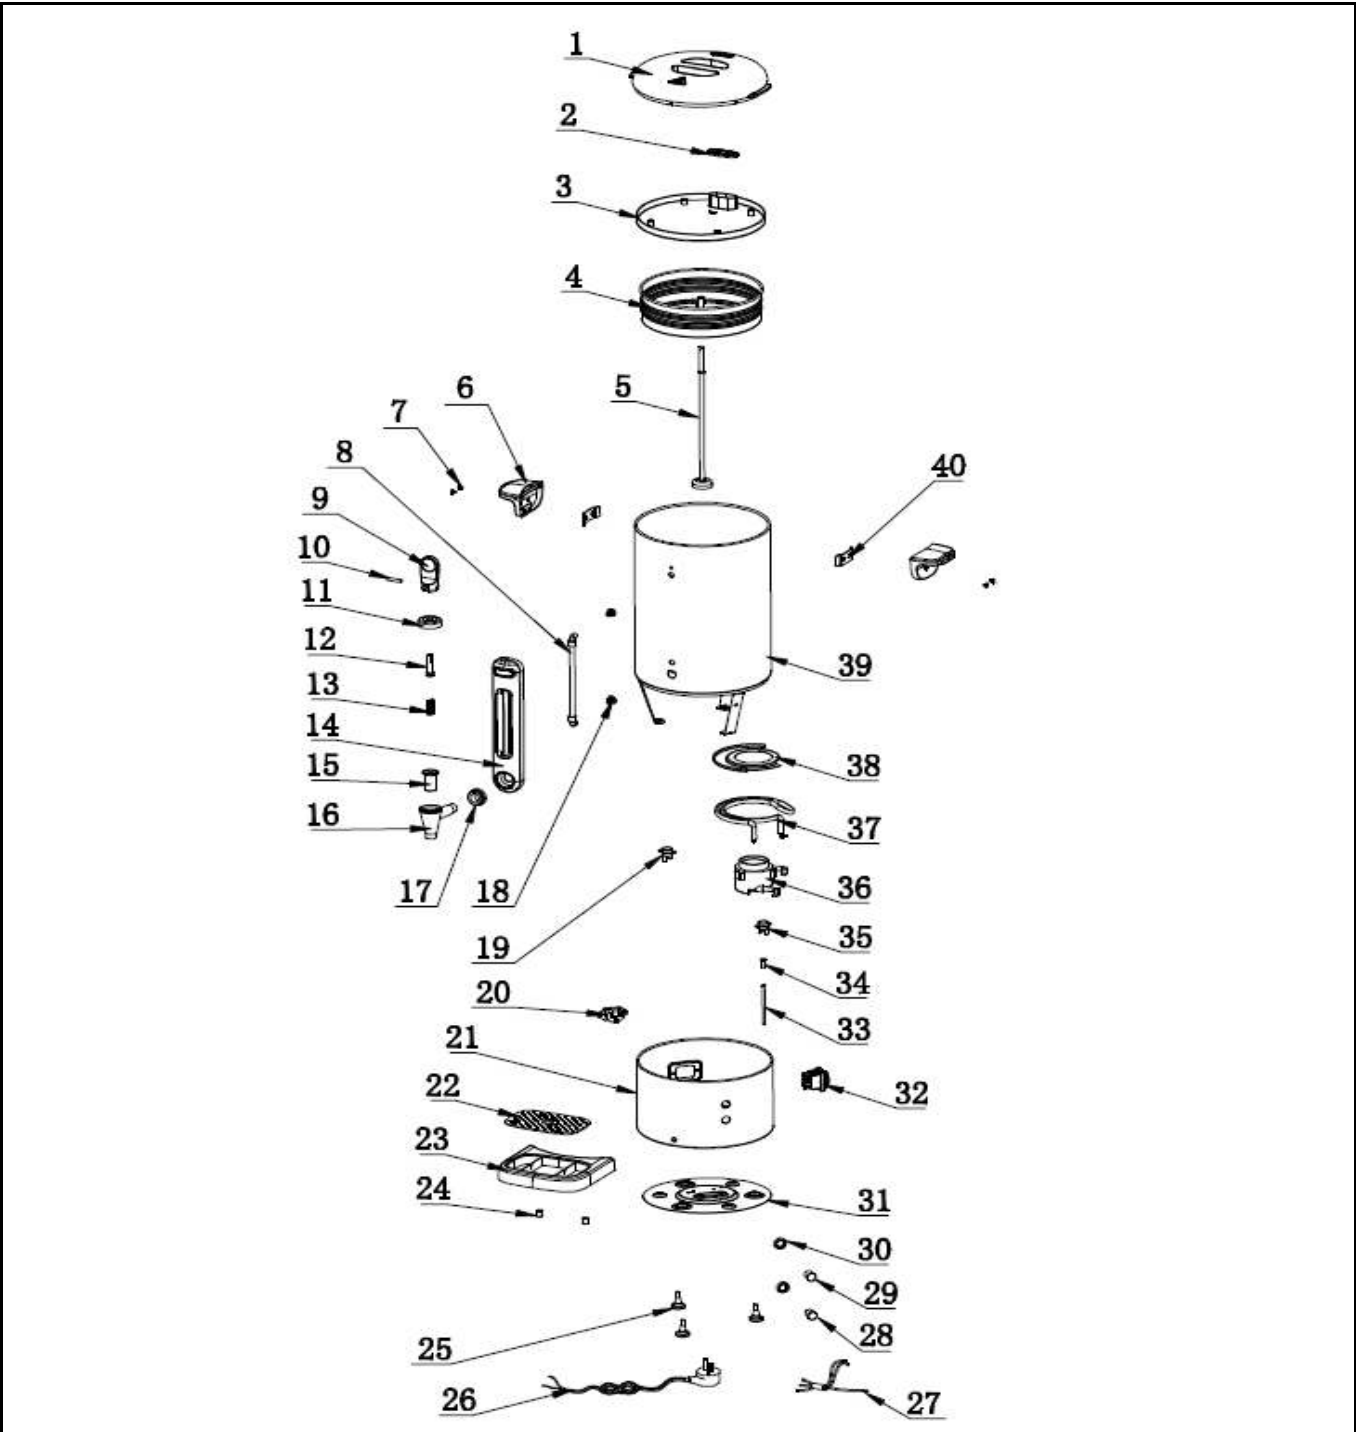

Drawing

Tools for Chefs

Hendi B.V.
Steenoven 21
3911 TX Rhenen
The Netherlands

Batch #
000000 and up

Appliance part#
211588

Description
Percolator Concept Line 13L
Beige

Date	03-10-2025	Revision #	1.0
Revision	First Bill of Materials (BOM)