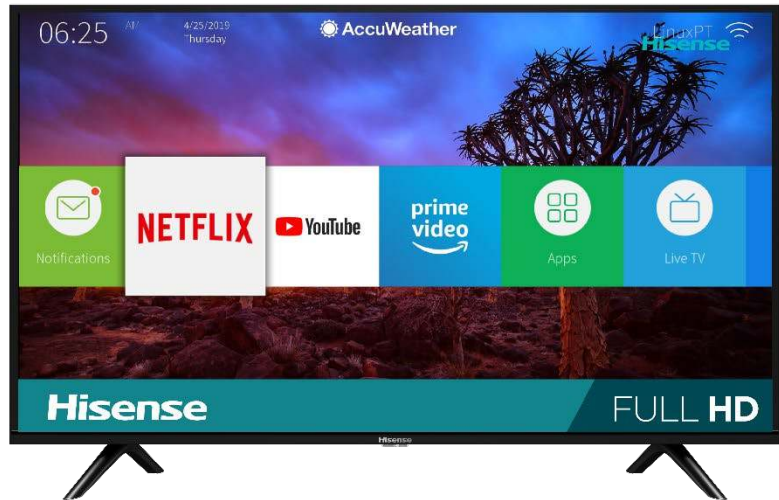

Hisense

40"
class

H55 Series HDTV

Model #40H5509

Model: 40H5509

1080P Full HDTV

I'M SMART

My great features and amazing level of detail makes me perfect for fast action sports. The smooth motion on the Hisense H5509 series HD Smart TV gives you stunning picture quality that will make you popular with your friends, while watching premium content from YouTube or Netflix. Use your mobile device to share your vacation photos to the TV, or download apps from the VIDAA Store. Basically, do way more than you ever thought you could.

MASTER
PRO

MASTER PRO VIDEO ENGINE

Master Pro represents the overall performance of the TV processing platform, which is the brain of Hisense Full HD or HDTVs. It elevates picture quality through a combination of sophisticated technologies for richer colour, more vivid contrast and clear motion picture.

VIDAA

VIDAA U

VIDAA U is more than just a user interface, it's the new operating system for Hisense Smart TVs. Originally designed in Canada, it's fully-optimized for each one of our televisions. It's simple, fast and customizable. What more could you ask for?