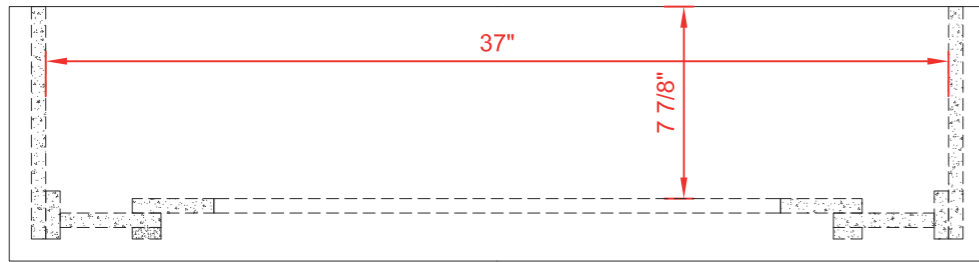

DIMENSIONS GUIDE

MODEL NUMBER:1834FM-23-328

TOP VIEW

Product Net weight :66lbs.
Product packed Gross weight :87.5lbs.
Packed product Dimensions:
43.5 in. W x 17.5 in. D x 25.75 in. H

FRONT VIEW

SIDE VIEW