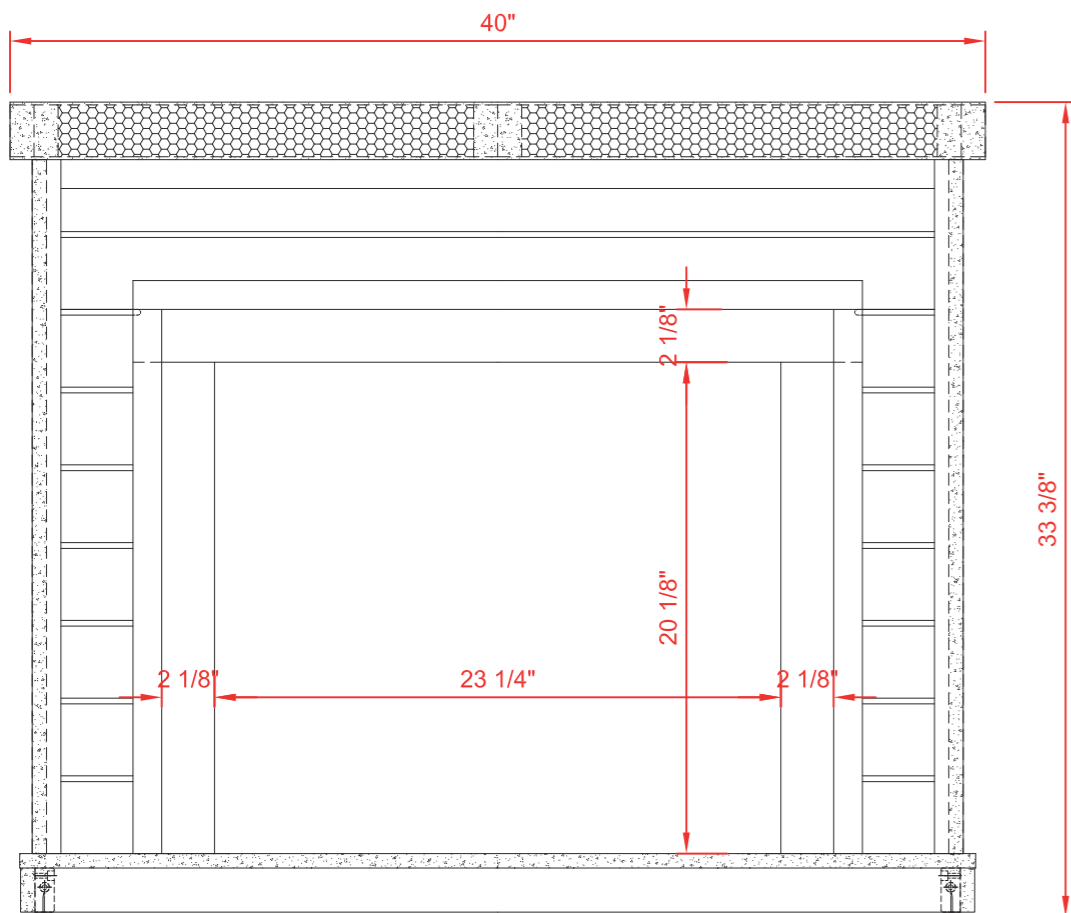

DIMENSIONS GUIDE

MODEL NUMBER:1834FM-23-328

TOP VIEW

Product Net weight :66lbs.
Product packed Gross weight :87.5lbs.
Packed product Dimensions:
43.5 in. W x 17.5 in. D x 25.75 in. H

FRONT VIEW

SIDE VIEW