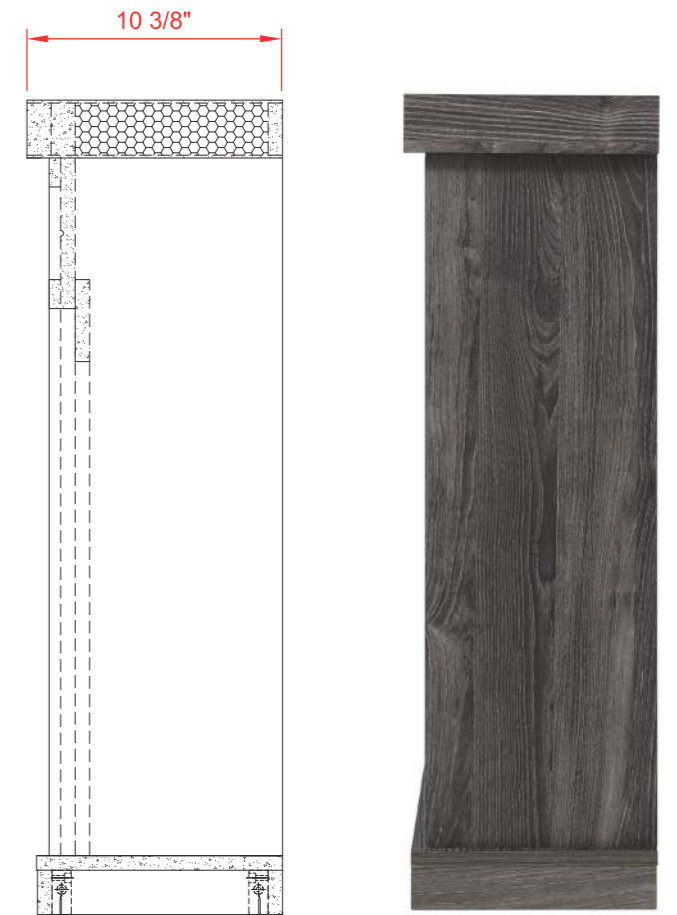

DIMENSIONS GUIDE

MODEL NUMBER:1834FM-23-328

TOP VIEW

Product Net weight :66lbs.
Product packed Gross weight :87.5lbs.
Packed product Dimensions:
43.5 in. W x 17.5 in. D x 25.75 in. H

FRONT VIEW

SIDE VIEW