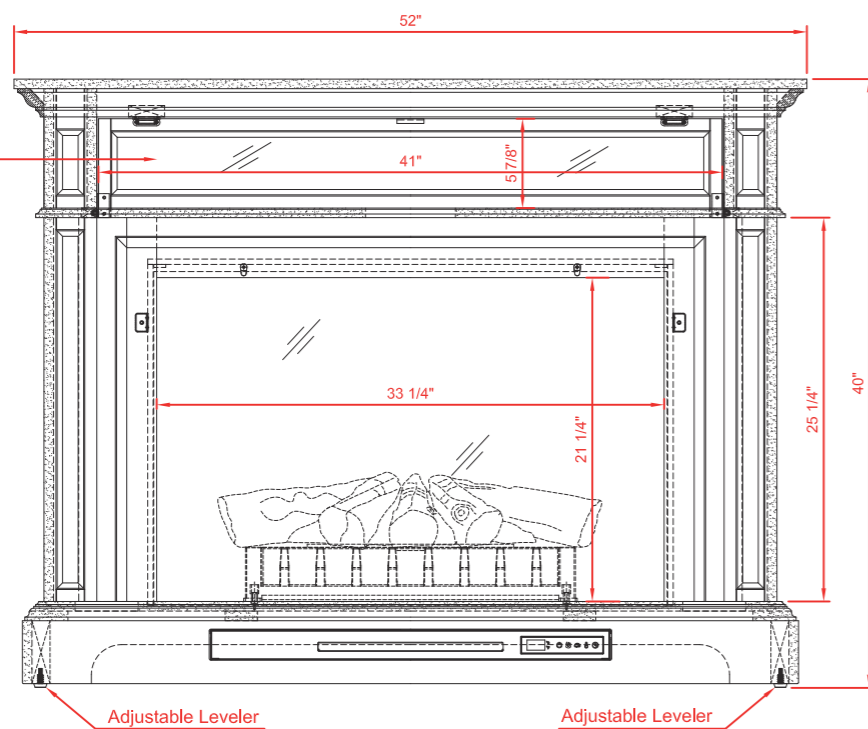

TOP VIEW

Product Net weight :125lbs.
Product packed Gross weight :168lbs.
Packed product Dimensions:
55 in. W x 19.5 in. D x 31 in. H

FRONT VIEW

SIDE VIEW