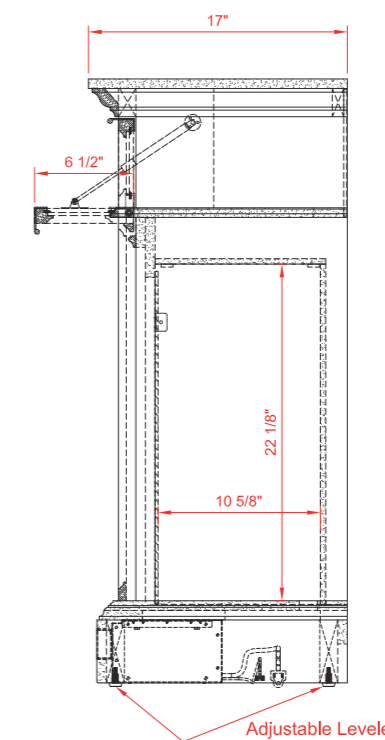

TOP VIEW

Product Net weight :125lbs.
Product packed Gross weight :168lbs.
Packed product Dimensions:
55 in. W x 19.5 in. D x 31 in. H

FRONT VIEW

SIDE VIEW