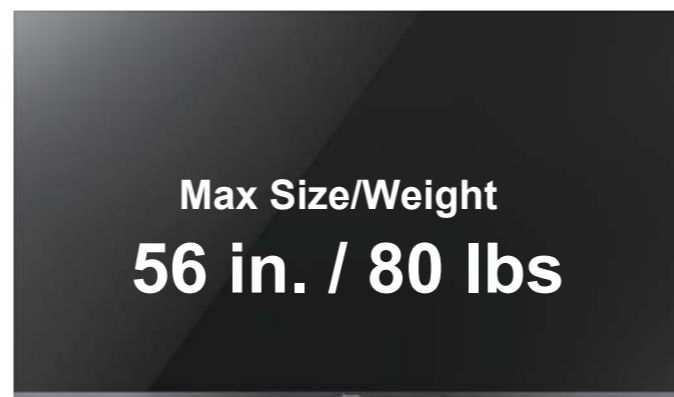

TOP VIEW

Product Net weight :125lbs.
Product packed Gross weight :168lbs.
Packed product Dimensions:
55 in. W x 19.5 in. D x 31 in. H

FRONT VIEW

SIDE VIEW