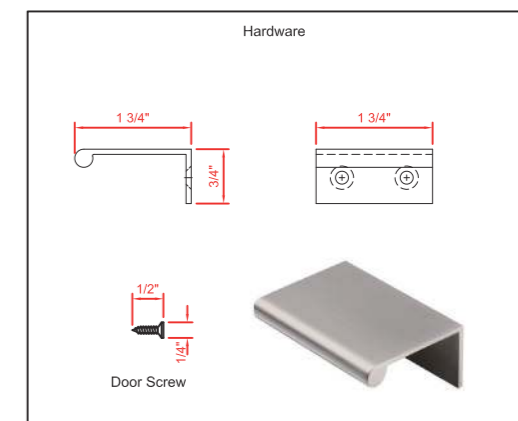

TOP VIEW

Product Net weight :125lbs.
Product packed Gross weight :168lbs.
Packed product Dimensions:
55 in. W x 19.5 in. D x 31 in. H

FRONT VIEW

SIDE VIEW