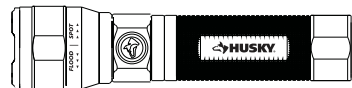

This flashlight features 1200-lumen LED Technology, twist to focus, five-mode smart memory, and a power indicator.

FL1 STANDARDS	HIGH	MEDIUM	LOW	ECO	 Water Resistant
 LUMENS	1200	400	100	15	
 HOURS	1h	3h	5h	30h	
 METERS	160m	90m	51m	20m	

FL 1 Standard Table content is based on using included rechargeable battery.