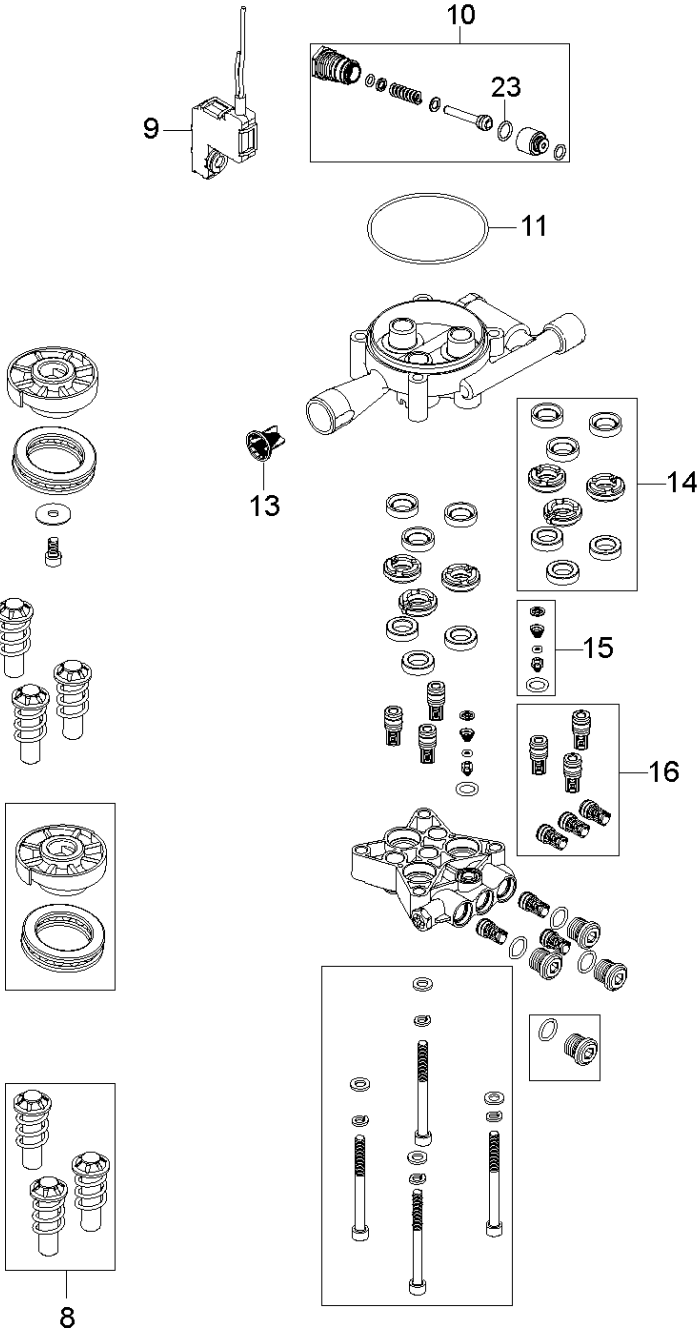

SPARE PARTS LIST

PRESSURE WASHERS

PW 235R, 2017-10

ACCESSORIES

PW 235R, 2017-10

Ref	Part No	Description	Remark	QTY KIT
1	592 61 76-31	GUN	G3 GUN WIRELESS DARK GREY	1
2	592 61 76-55	SERVICE KIT	KIT F. G3 GUN SPRING & VALVE	1
9	592 61 76-35	TUBE	G4 NOZZLE TUBE SHORT	1
10	592 61 76-73	O-RING	O-RING 9.0X2.6 SH90 NBR	1
12	592 61 76-57	NOZZLE	LOW PRESSURE NOZZLE W.O-RINGS	1
14	592 61 76-42	HOSE	HOSE SOFT DN6 8M WITH THREAD	1
16	740 42 03-00	O-RING	O-RING 5.1X1.6 VITON SH 90	2
17	592 61 76-06	NOZZLE	C&C FOAMSPRAYER WITH BOTTLE	1
18	593 13 08-01	NOZZLE	PR TORNADO TURQUOISE (AU)	1
18	592 61 76-83	NOZZLE	PR TORNADO YELLOW (EU)	1
19	592 61 76-07	NOZZLE	C&C POWERSPEED	1

OVERVIEW

PW 235R

2017.03.22

2017.08.02

OVERVIEW

PW 235R, 2017-10

Ref	Part No	Description	Remark	QTY KIT
1	593 09 55-01	FRONT COVER	FRONT COVER PW235R	1
2	592 61 76-58	SWITCH	MAIN SWITCH	1
3	592 61 76-12	CAPACITOR	CAPACITOR UNIVERSAL MPX	1
4	592 61 76-26	COIL	EMC COIL UNIVERSAL	1
25	592 61 76-77	PRINTED CIRCUIT BOARD	PCBA WIRELESS GUN MOTOR	1
26	592 61 76-76	PRINTED CIRCUIT BOARD	PCBA MACHINE RF MODULE	1

MOTOR PUMP
PW 235R

2015.08.20
2017.08.02

PUMP

PW 235R, 2017-10

Ref	Part No	Description	Remark	QTY KIT
8	592 61 76-22	PISTON ASSY	DIA.12 PUMP PISTON KIT	1
9	592 61 76-59	SWITCHBOX KIT	MICRO SWITCH BOX KIT	1
10	592 61 76-95	SWITCH	START STOP SYSTEM KIT	1
11	592 61 76-72	O-RING	O-RING 72X2 SH90	1
13	592 61 77-13	FILTER	ATER FILTER COMPLETE	1
14	592 61 77-06	COLLAR	THRUST COLLAR WATER KIT	1
15	592 61 76-63	NON RETURN VALVE	NON RETURN VALVE KIT	1
16	592 61 76-99	VALVE	SUCTION AND PRESSURE VALVE KIT	1
23	592 61 76-74	O-RING	O-RING START/STOP VALVE NA0	1