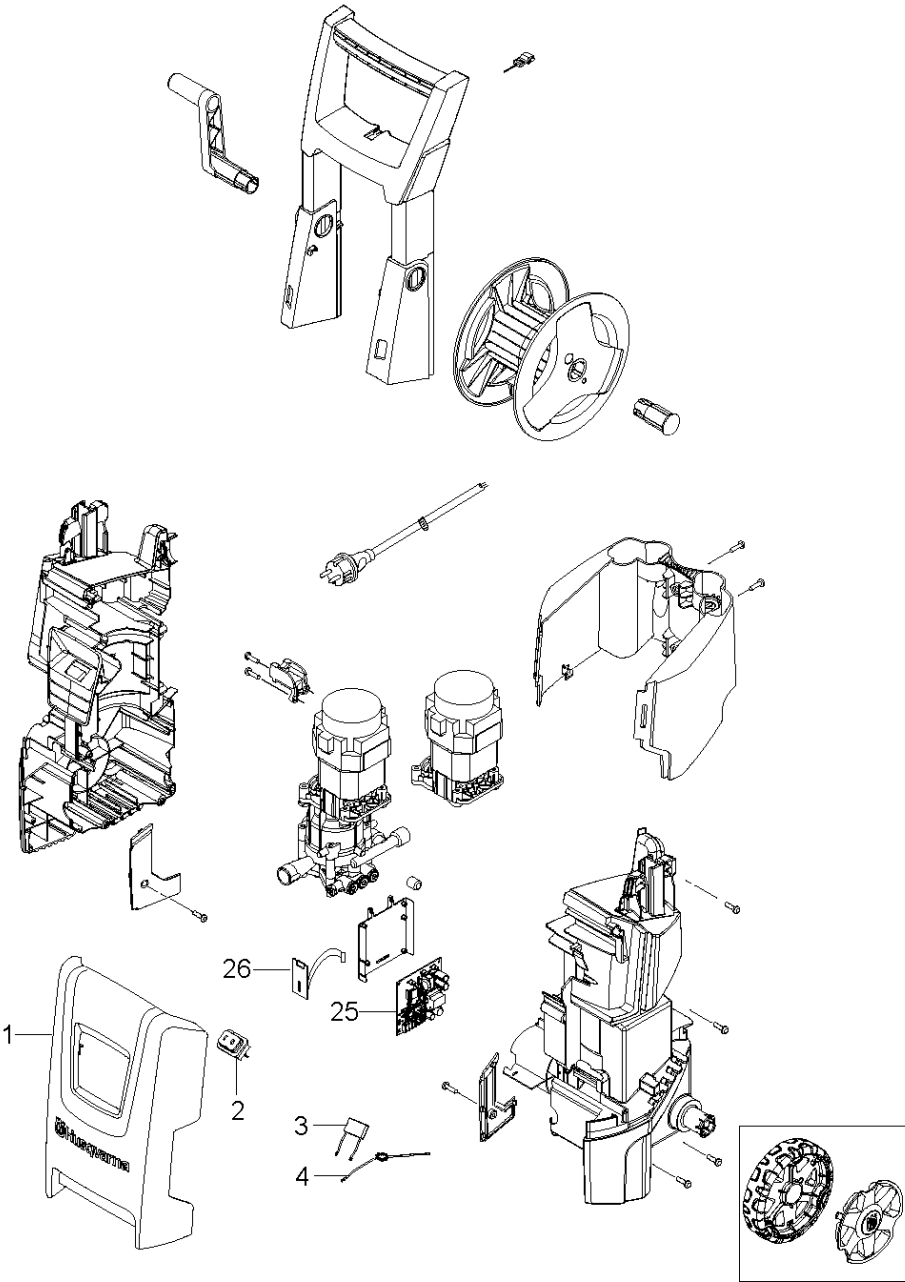

SPARE PARTS LIST

PRESSURE WASHERS

PW 235R, 2017-10

ACCESSORIES

PW 235R, 2017-10

Ref	Part No	Description	Remark	QTY KIT
1	592 61 76-31	GUN	G3 GUN WIRELESS DARK GREY	1
2	592 61 76-55	SERVICE KIT	KIT F. G3 GUN SPRING & VALVE	1
9	592 61 76-35	TUBE	G4 NOZZLE TUBE SHORT	1
10	592 61 76-73	O-RING	O-RING 9.0X2.6 SH90 NBR	1
12	592 61 76-57	NOZZLE	LOW PRESSURE NOZZLE W.O-RINGS	1
14	592 61 76-42	HOSE	HOSE SOFT DN6 8M WITH THREAD	1
16	740 42 03-00	O-RING	O-RING 5.1X1.6 VITON SH 90	2
17	592 61 76-06	NOZZLE	C&C FOAMSPRAYER WITH BOTTLE	1
18	593 13 08-01	NOZZLE	PR TORNADO TURQUOISE (AU)	1
18	592 61 76-83	NOZZLE	PR TORNADO YELLOW (EU)	1
19	592 61 76-07	NOZZLE	C&C POWERSPEED	1

OVERVIEW

PW 235R

2017.03.22

2017.08.02

OVERVIEW

PW 235R, 2017-10

Ref	Part No	Description	Remark	QTY KIT
1	593 09 55-01	FRONT COVER	FRONT COVER PW235R	1
2	592 61 76-58	SWITCH	MAIN SWITCH	1
3	592 61 76-12	CAPACITOR	CAPACITOR UNIVERSAL MPX	1
4	592 61 76-26	COIL	EMC COIL UNIVERSAL	1
25	592 61 76-77	PRINTED CIRCUIT BOARD	PCBA WIRELESS GUN MOTOR	1
26	592 61 76-76	PRINTED CIRCUIT BOARD	PCBA MACHINE RF MODULE	1

MOTOR PUMP
PW 235R

2015.08.20
2017.08.02

PUMP

PW 235R, 2017-10

Ref	Part No	Description	Remark	QTY KIT
8	592 61 76-22	PISTON ASSY	DIA.12 PUMP PISTON KIT	1
9	592 61 76-59	SWITCHBOX KIT	MICRO SWITCH BOX KIT	1
10	592 61 76-95	SWITCH	START STOP SYSTEM KIT	1
11	592 61 76-72	O-RING	O-RING 72X2 SH90	1
13	592 61 77-13	FILTER	ATER FILTER COMPLETE	1
14	592 61 77-06	COLLAR	THRUST COLLAR WATER KIT	1
15	592 61 76-63	NON RETURN VALVE	NON RETURN VALVE KIT	1
16	592 61 76-99	VALVE	SUCTION AND PRESSURE VALVE KIT	1
23	592 61 76-74	O-RING	O-RING START/STOP VALVE NA0	1