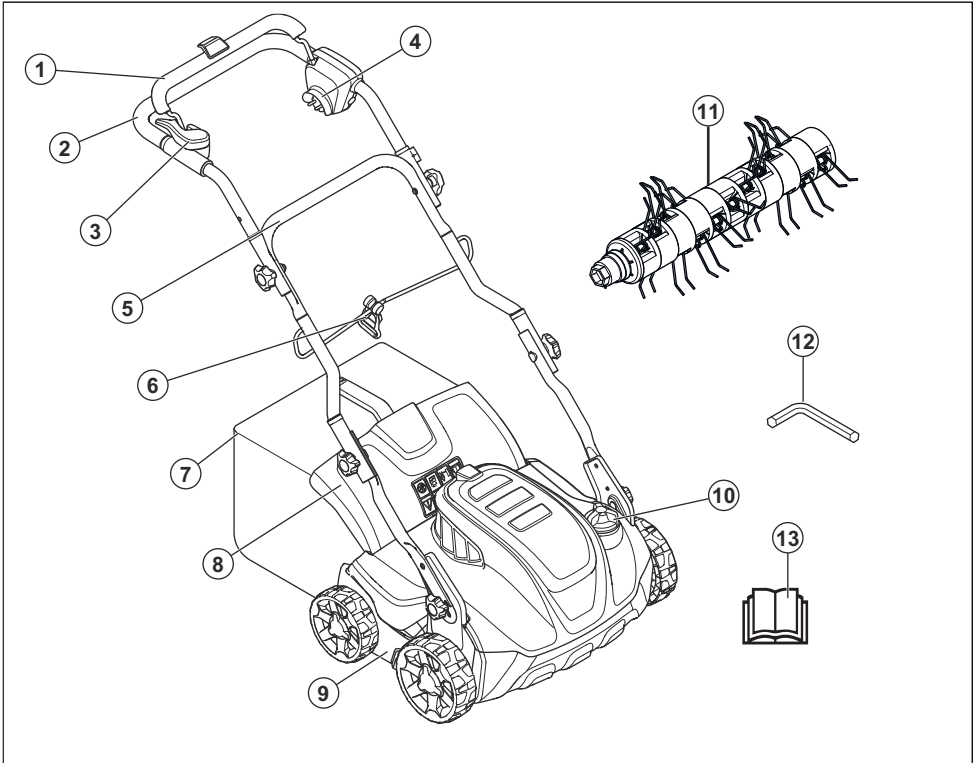

Product overview of model S 138i

- | | |
|--|---|
| 1. Motor brake handle | 12. ON/OFF indicator LED |
| 2. Upper handle | 13. ON/OFF button |
| 3. Control panel | 14. SavE button |
| 4. Start inhibitor | 15. SavE indicator LED |
| 5. Lower handle | 16. Battery charge indicator and battery button |
| 6. Grass catcher | 17. Spring tines |
| 7. Rear cover | 18. Battery (Accessory) |
| 8. Dethatcher cover | 19. Battery charger (Accessory) |
| 9. Battery lid | 20. Hex key |
| 10. Adjustment knob for the work depth | 21. Operator's manual |
| 11. Safety key | |

Product overview of model S 138C

1. Motor brake handle
2. Upper handle
3. Start inhibitor
4. Power socket
5. Lower handle
6. Cable clamp
7. Grass catcher
8. Rear cover
9. Dethatcher cover
10. Adjustment knob for the work depth
11. Spring tines
12. Hex key
13. Operator's manual