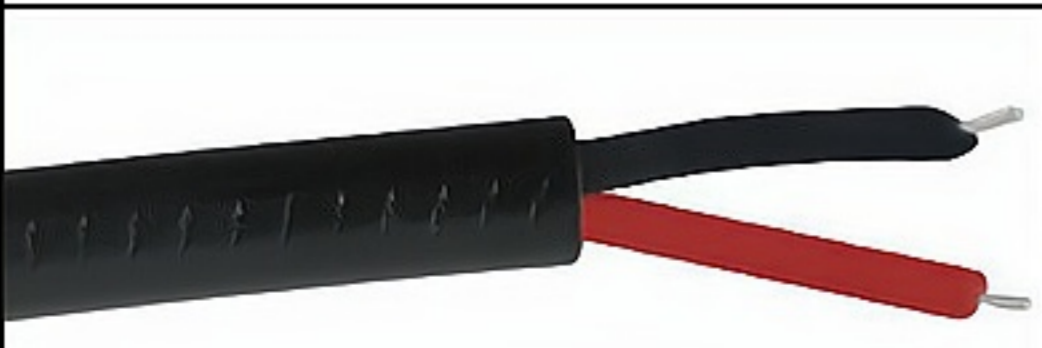

Product Manual

WATERPROOF

The joint is tightly sealed, which has a good waterproof effect.

37CM Pre Wired

Hd lens

18mm

Aluminum alloy material
good heat dissipation

37CM Pre Wired

Hd lens

18mm

Aluminum alloy material
good heat dissipation

Waterproof
Lagle Eye BRL

40cm Pre Wired

High temperature resistance, faster
cooling and heat dissipation

23mm

Waterproof
Lagle Eye BRL

40cm Pre Wired

High temperature resistance, faster
cooling and heat dissipation

23mm

PRODUCT WIRING TUTORIAL

Black wire negative - battery negative or lap iron

Red line positive - connect ACC or small lamp

Excellent design
of high-precision material

Ip65 Waterproof Rate
Using waterproof silicone

Product Parameters

Project Type	18mm/23mm LED Eagle Eye Light
Material	Aluminum Alloy + LED Chip
Power	2.5W
Lumens	2400LM
Color	White,Warm,Blue,Crystal Blue,Red,Yellow,Green,Pink,Orange
Voltage	DC 12V
Case Color	Black/Silver
Size	Diameter 18mm/23mm
Weatherproof Rating	IP65
Light Source	LED
Life span	50,000 hours