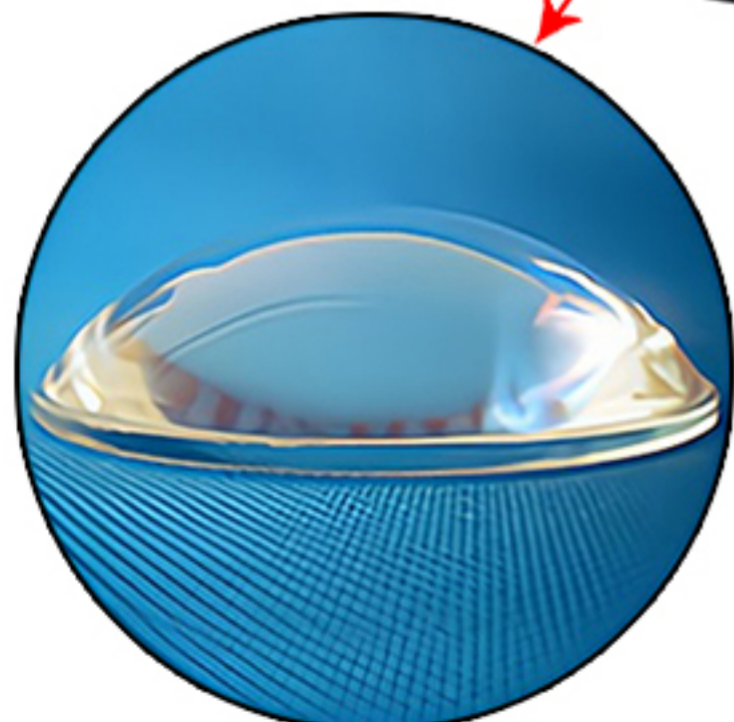

Product Manual

WATERPROOF

The joint is tightly sealed, which has a good waterproof effect.

37CM Pre Wired

Hd lens

18mm

Aluminum alloy material
good heat dissipation

37CM Pre Wired

Hd lens

18mm

Aluminum alloy material
good heat dissipation

Waterproof
Lagle Eye BRL

40cm Pre Wired

High temperature resistance, faster
cooling and heat dissipation

23mm

Waterproof
Lagle Eye BRL

40cm Pre Wired

High temperature resistance, faster
cooling and heat dissipation

23mm

PRODUCT WIRING TUTORIAL

Black wire negative - battery negative or lap iron

Red line positive - connect ACC or small lamp

Excellent design
of high-precision material

Ip65 Waterproof Rate
Using waterproof silicone

Product Parameters

Project Type	18mm/23mm LED Eagle Eye Light
Material	Aluminum Alloy + LED Chip
Power	2.5W
Lumens	2400LM
Color	White,Warm,Blue,Crystal Blue,Red,Yellow,Green,Pink,Orange
Voltage	DC 12V
Case Color	Black/Silver
Size	Diameter 18mm/23mm
Weatherproof Rating	IP65
Light Source	LED
Life span	50,000 hours