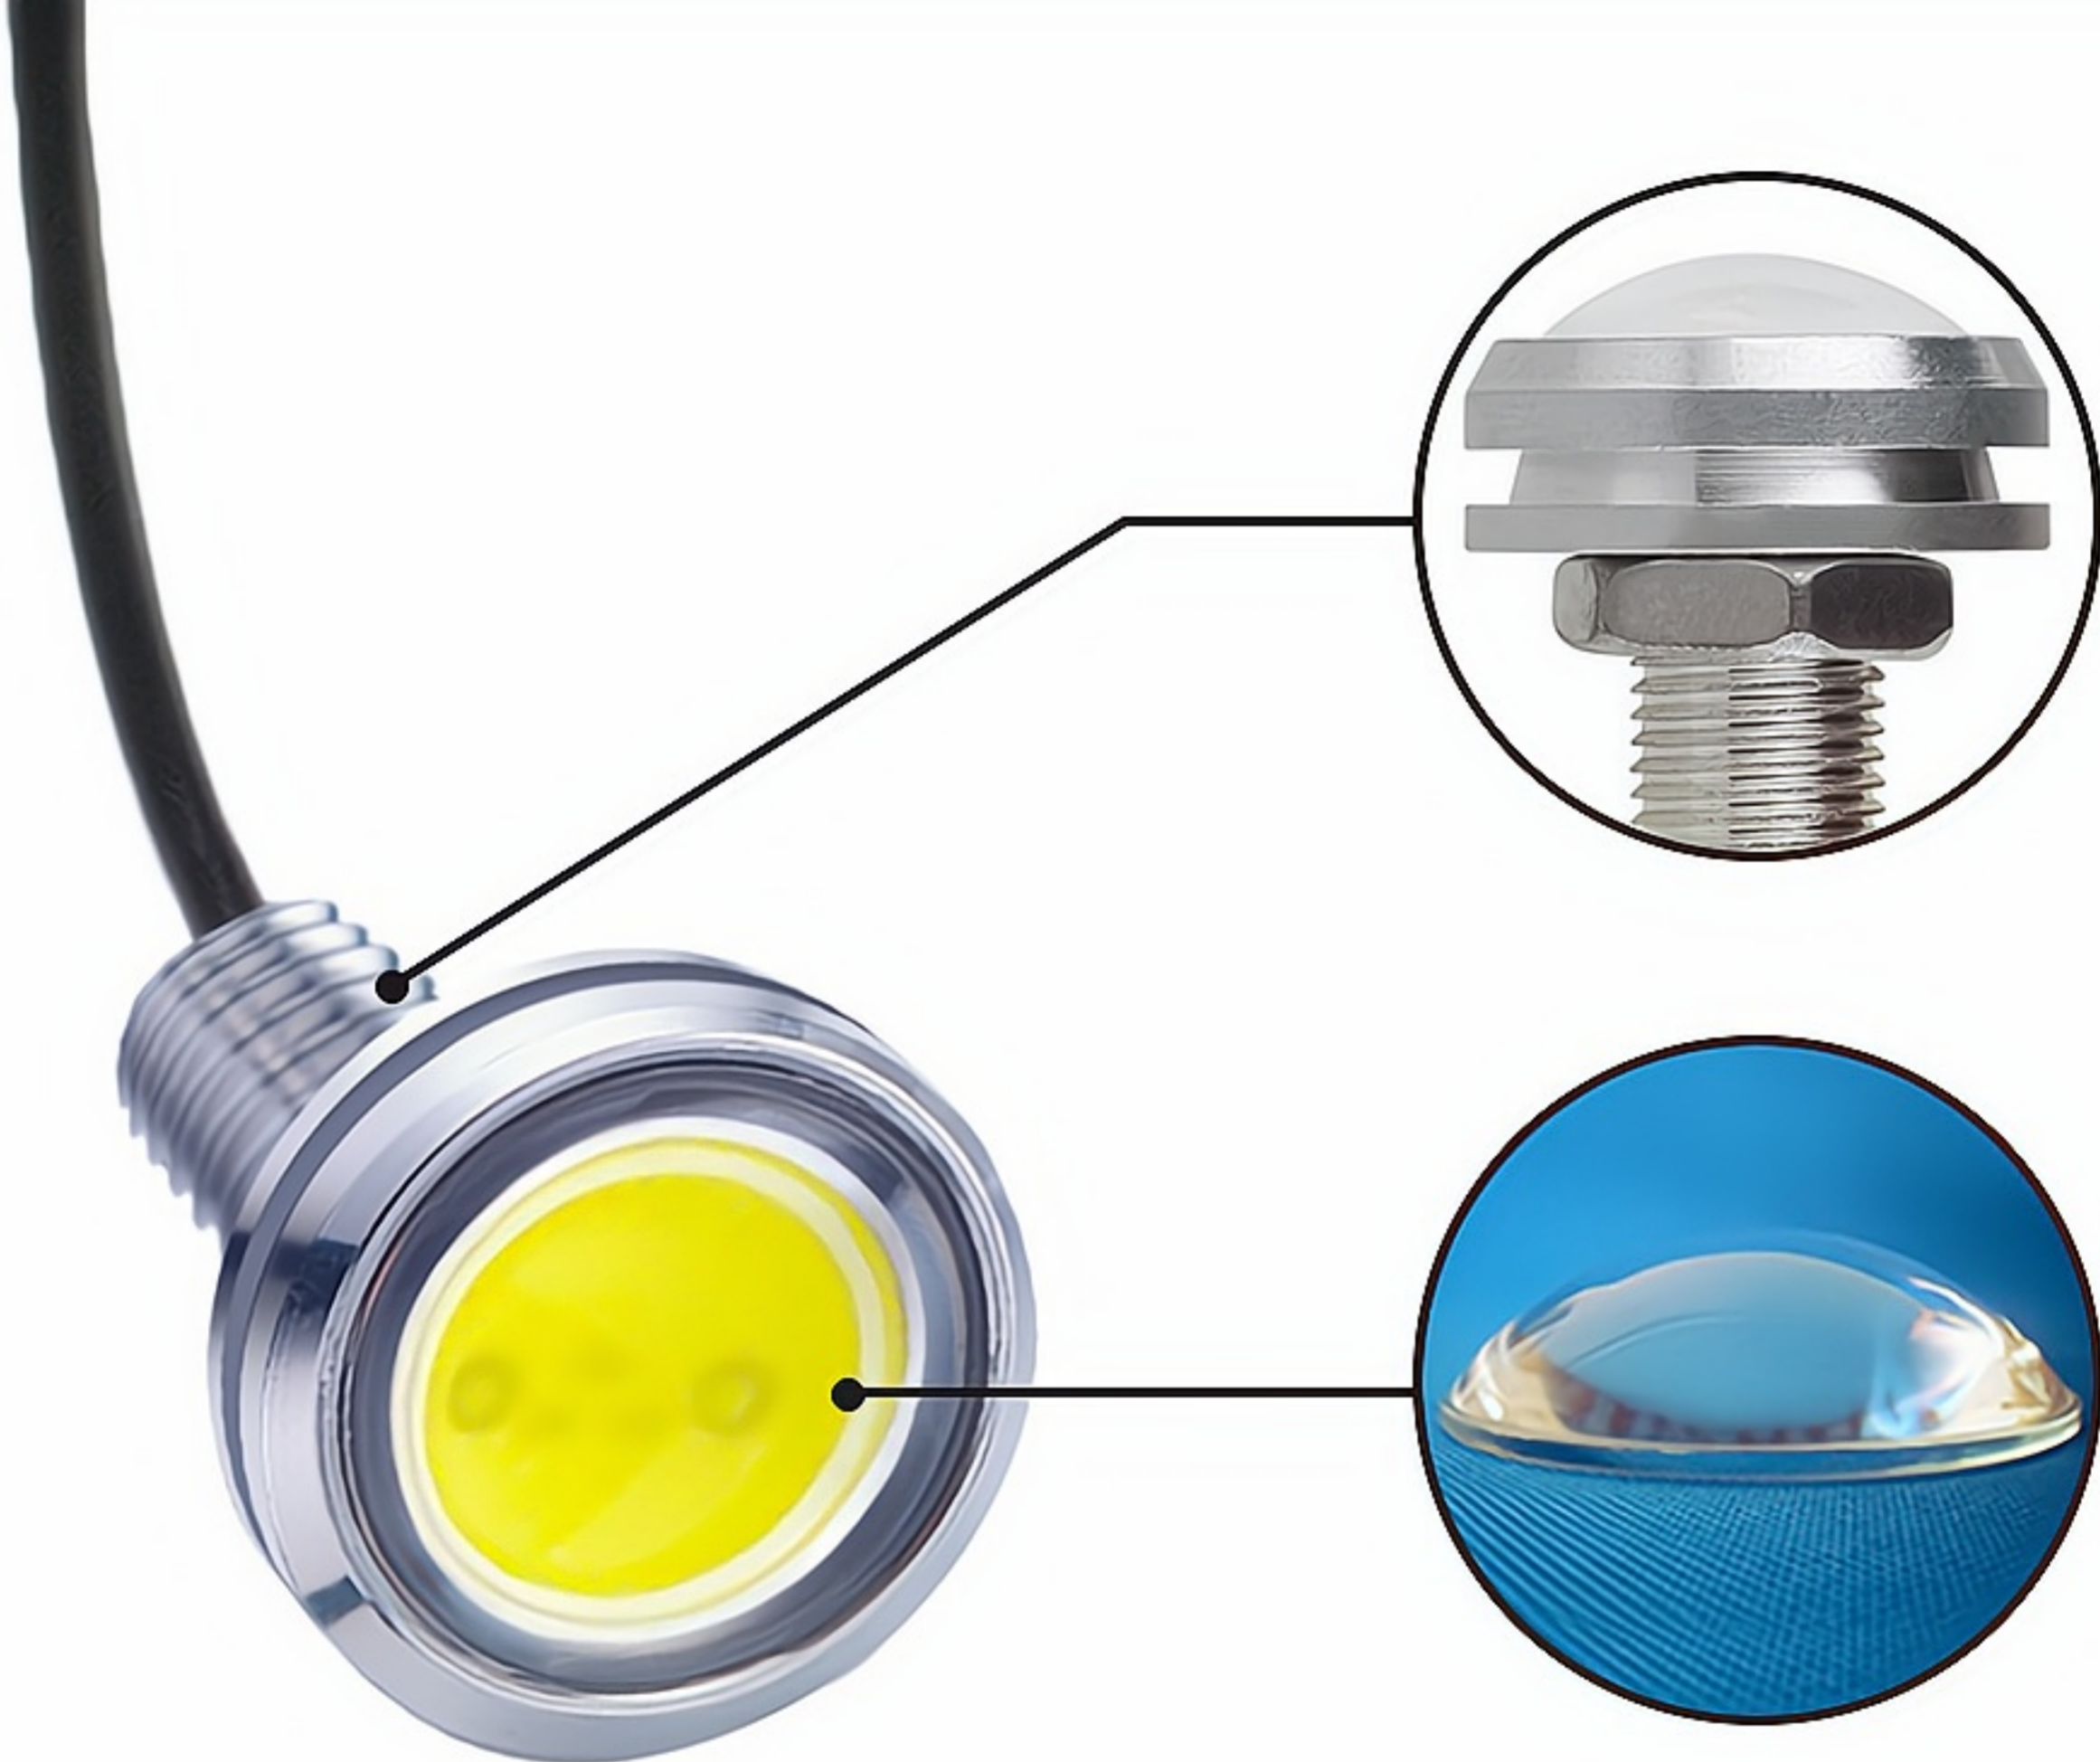

Product Manual

WATERPROOF

The joint is tightly sealed, which has a good waterproof effect.

37CM Pre Wired

Hd lens

18mm

Aluminum alloy material
good heat dissipation

37CM Pre Wired

Hd lens

18mm

Aluminum alloy material
good heat dissipation

Waterproof
Lagle Eye BRL

40cm Pre Wired

High temperature resistance, faster
cooling and heat dissipation

23mm

Waterproof
Lagle Eye BRL

40cm Pre Wired

High temperature resistance, faster
cooling and heat dissipation

23mm

PRODUCT WIRING TUTORIAL

Black wire negative - battery negative or lap iron

Red line positive - connect ACC or small lamp

Excellent design
of high-precision material

Ip65 Waterproof Rate
Using waterproof silicone

Product Parameters

Project Type	18mm/23mm LED Eagle Eye Light
Material	Aluminum Alloy + LED Chip
Power	2.5W
Lumens	2400LM
Color	White,Warm,Blue,Crystal Blue,Red,Yellow,Green,Pink,Orange
Voltage	DC 12V
Case Color	Black/Silver
Size	Diameter 18mm/23mm
Weatherproof Rating	IP65
Light Source	LED
Life span	50,000 hours