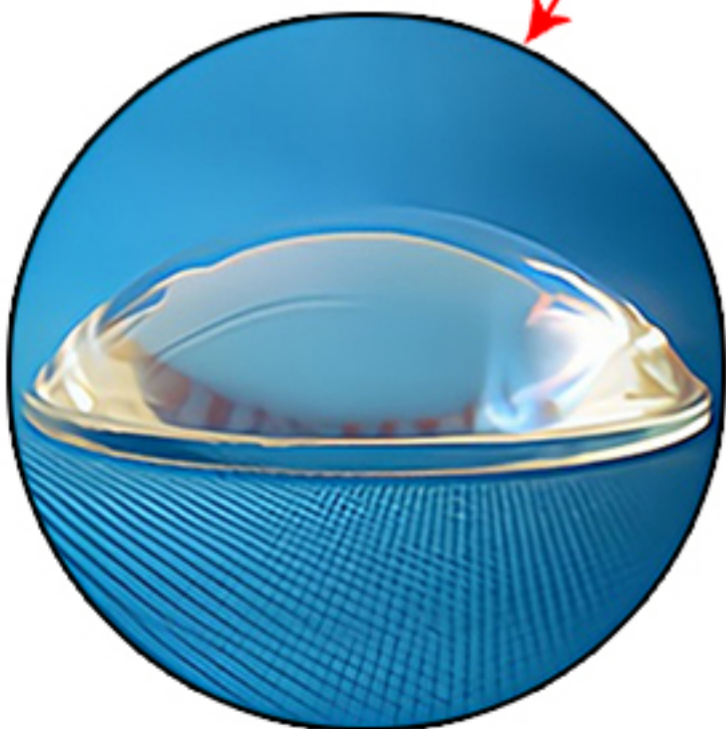

Product Manual

WATERPROOF

The joint is tightly sealed, which has a good waterproof effect.

37CM Pre Wired

Hd lens

18mm

Aluminum alloy material
good heat dissipation

37CM Pre Wired

Hd lens

18mm

Aluminum alloy material
good heat dissipation

Waterproof
Lagle Eye BRL

40cm Pre Wired

High temperature resistance, faster
cooling and heat dissipation

23mm

Waterproof
Lagle Eye BRL

40cm Pre Wired

High temperature resistance, faster
cooling and heat dissipation

23mm

PRODUCT WIRING TUTORIAL

Black wire negative - battery negative or lap iron

Red line positive - connect ACC or small lamp

Excellent design
of high-precision material

Ip65 Waterproof Rate
Using waterproof silicone

Product Parameters

Project Type	18mm/23mm LED Eagle Eye Light
Material	Aluminum Alloy + LED Chip
Power	2.5W
Lumens	2400LM
Color	White,Warm,Blue,Crystal Blue,Red,Yellow,Green,Pink,Orange
Voltage	DC 12V
Case Color	Black/Silver
Size	Diameter 18mm/23mm
Weatherproof Rating	IP65
Light Source	LED
Life span	50,000 hours