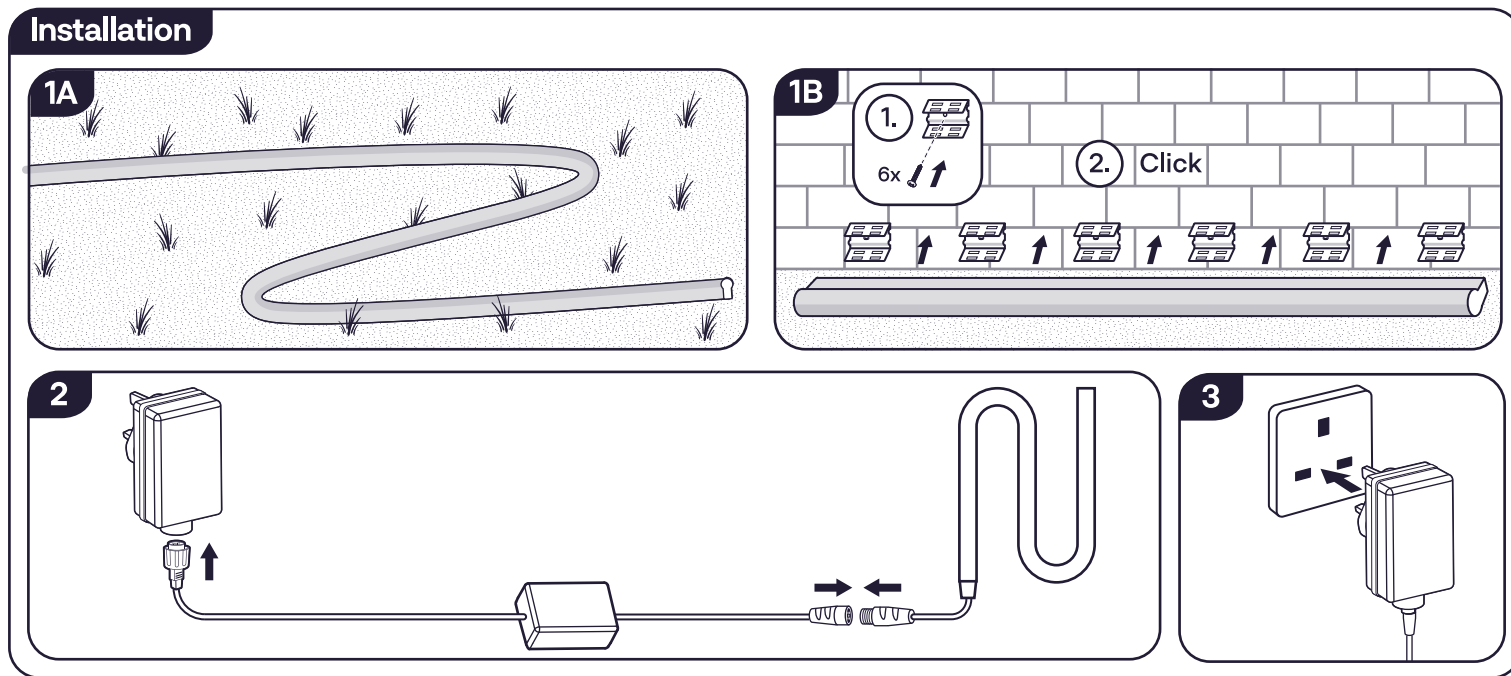

innr

smart lighting

OFL 12x C/OFL 22x C

Connection

To connect the lamp to the bridge, follow the instructions in the mobile app.

Important safety instructions

- Suitable for outdoor use
- Do not disassemble the product; if any part is damaged, the product should not be used.
- Do not immerse in water.
- For cleaning, use a damp cloth, never a strong cleaning agent.
- Keep these instructions for future use.

Declaration of Conformity for Great Britain

Hereby, Innr Lighting BV declares that the radio equipment types OFL 12x C /05, OFL 22 x C /05 are in compliance with relevant statutory requirements.

The full text of the EU declaration of conformity is available at the following internet address:
www.innr.com/en/downloads