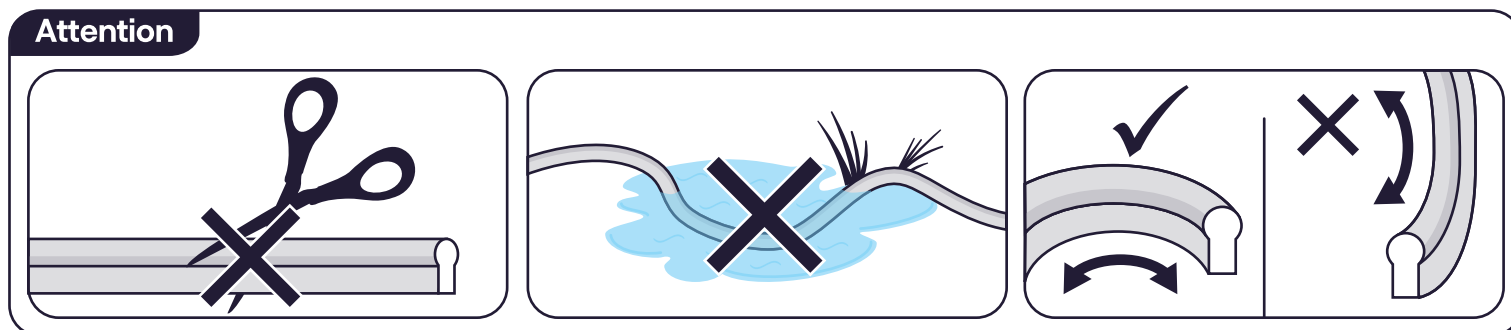

innr

smart lighting

OFL 12x C/OFL 22x C

Connection

To connect the lamp to the bridge, follow the instructions in the mobile app.

Important safety instructions

- Suitable for outdoor use
- Do not disassemble the product; if any part is damaged, the product should not be used.
- Do not immerse in water.
- For cleaning, use a damp cloth, never a strong cleaning agent.
- Keep these instructions for future use.