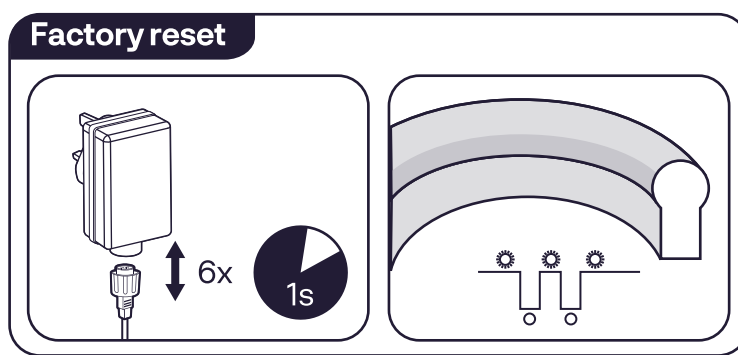

innr

smart lighting

OFL 12x C/OFL 22x C

Connection

To connect the lamp to the bridge, follow the instructions in the mobile app.

Important safety instructions

- Suitable for outdoor use
- Do not disassemble the product; if any part is damaged, the product should not be used.
- Do not immerse in water.
- For cleaning, use a damp cloth, never a strong cleaning agent.
- Keep these instructions for future use.

Declaration of Conformity for Great Britain

Hereby, Innr Lighting BV declares that the radio equipment types OFL 12x C /05, OFL 22 x C /05 are in compliance with relevant statutory requirements.

The full text of the EU declaration of conformity is available at the following internet address:
www.innr.com/en/downloads