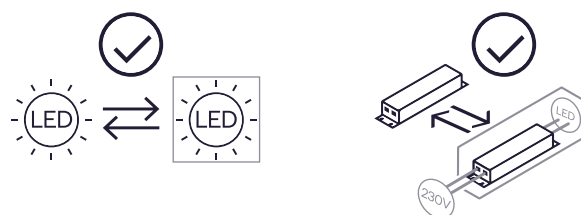

Replaceable by consumer

© Innr Lighting B.V. 2021

www.innr.com