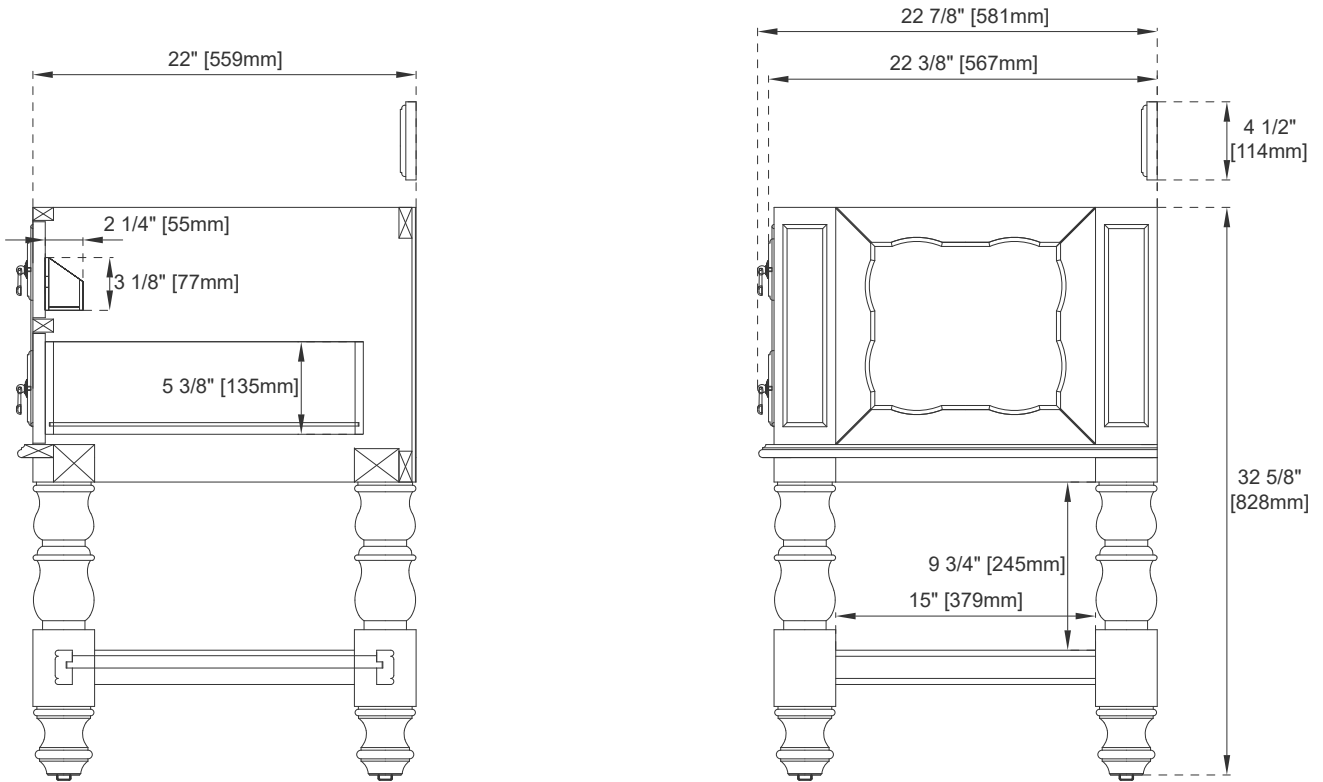

Dimension

Width: 34-3/4"

Depth: 22-7/8"

Height: 32-5/8"

Rough-In Height: 21-1/2"

Visit website for warranty and installation information
www.jamesmartinvanities.com

36" CASTILIAN VANITY

160-V36-ACG

160-V36-EG

JAMES MARTIN

VANITIES

Top View

Front View

ACG-Pull

EG-Pull

All dimensions are nominal

Diagrams are of cabinet only—James Martin Optional Countertops and sinks are not shown

Visit website for warranty and installation information
www.jamesmartinvanities.com

36" CASTILIAN VANITY

160-V36-ACG

160-V36-EG

JAMES MARTIN

VANITIES

Side View

Back View

All dimensions are nominal

Diagrams are of cabinet only—James Martin Optional Countertops and sinks are not shown

Visit website for warranty and installation information
www.jamesmartinvanities.com