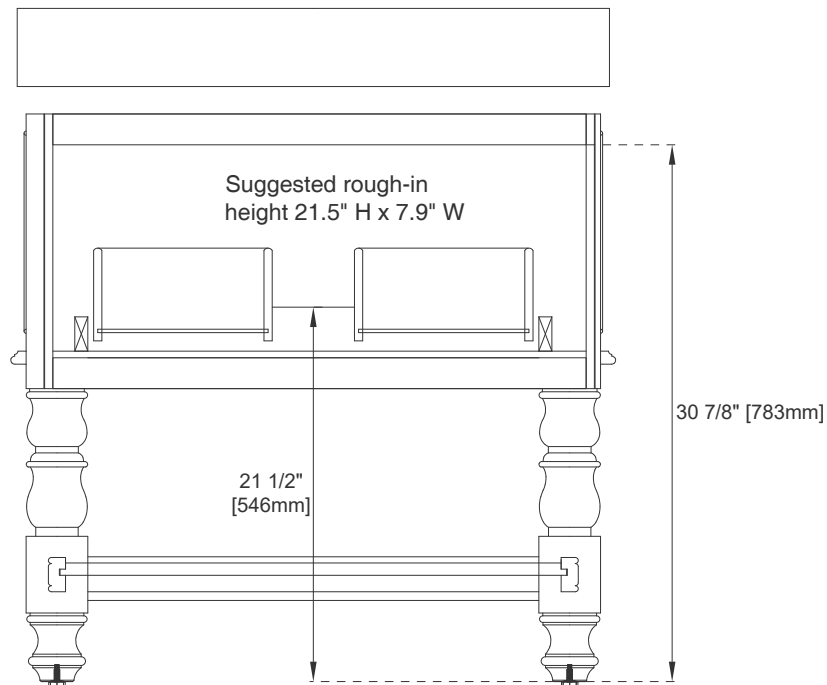

Dimension

Width: 34-3/4"

Depth: 22-7/8"

Height: 32-5/8"

Rough-In Height: 21-1/2"

Visit website for warranty and installation information
www.jamesmartinvanities.com

36" CASTILIAN VANITY

160-V36-ACG

160-V36-EG

JAMES MARTIN

VANITIES

Top View

Front View

ACG-Pull

EG-Pull

All dimensions are nominal

Diagrams are of cabinet only—James Martin Optional Countertops and sinks are not shown

Visit website for warranty and installation information
www.jamesmartinvanities.com

36" CASTILIAN VANITY

160-V36-ACG

160-V36-EG

JAMES MARTIN

VANITIES

Side View

Back View

All dimensions are nominal

Diagrams are of cabinet only—James Martin Optional Countertops and sinks are not shown

Visit website for warranty and installation information
www.jamesmartinvanities.com