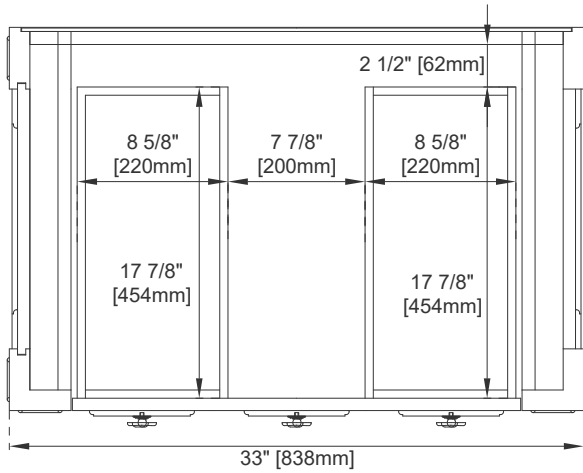

Number of Drawers: One

Number of Tip Outs: Two

Assembly Type: Installation of Optional 3cm top

Drawer Box Material and Construction: ACG-12mm Plywood/English Dovetail

Joinery; EG- 15mm Poplar/English Dovetail Joinery;

Hardware Material and Finish: ACG-Zinc Alloy in Antique Bronze; EG-Zinc Alloy In Satin Nickel

Fits Drain Hole Size: 1 3/4"

Full Extension, Soft Close Glides

Aluminum Laminate Drawer Liners

Adjustable Levelers

Dimension

Width: 34-3/4"

Depth: 22-7/8"

Height: 32-5/8"

Rough-In Height: 21-1/2"

Visit website for warranty and installation information
www.jamesmartinvanities.com

36" CASTILIAN VANITY

160-V36-ACG

160-V36-EG

JAMES MARTIN

VANITIES

Top View

Front View

ACG-Pull

EG-Pull

All dimensions are nominal