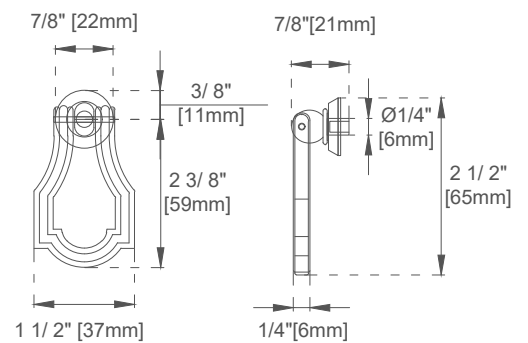

Hardware Material and Finish: ACG-Zinc Alloy in Antique Bronze; EG-Zinc Alloy In Satin Nickel

Fits Drain Hole Size: 1 3/4"

Full Extension, Soft Close Glides

Aluminum Laminate Drawer Liners

Adjustable Levelers

Dimension

Width: 34-3/4"

Depth: 22-7/8"

Height: 32-5/8"

Rough-In Height: 21-1/2"

Visit website for warranty and installation information
www.jamesmartinvanities.com

36" CASTILIAN VANITY

160-V36-ACG

160-V36-EG

JAMES MARTIN

VANITIES

Top View

Front View

ACG-Pull

EG-Pull

All dimensions are nominal

160-V36-EG

JAMES MARTIN

VANITIES

Side View

Back View

All dimensions are nominal

Diagrams are of cabinet only—James Martin Optional Countertops and sinks are not shown

Visit website for warranty and installation information
www.jamesmartinvanities.com