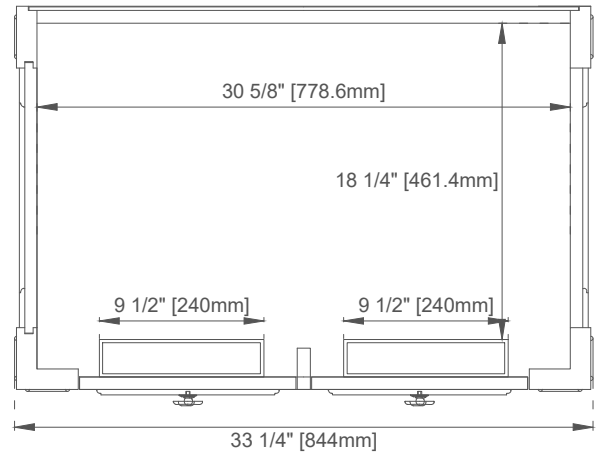

Number of Drawers: One

Number of Tip Outs: Two

Assembly Type: Installation of Optional 3cm top

Drawer Box Material and Construction: ACG-12mm Plywood/English Dovetail

Joinery; EG- 15mm Poplar/English Dovetail Joinery;

Hardware Material and Finish: ACG-Zinc Alloy in Antique Bronze; EG-Zinc Alloy In Satin Nickel

Fits Drain Hole Size: 1 3/4"

Full Extension, Soft Close Glides

Aluminum Laminate Drawer Liners

Adjustable Levelers

Dimension

Width: 34-3/4"

Depth: 22-7/8"

Height: 32-5/8"

Rough-In Height: 21-1/2"

Visit website for warranty and installation information
www.jamesmartinvanities.com

36" CASTILIAN VANITY

160-V36-ACG

160-V36-EG

JAMES MARTIN

VANITIES

Top View

Front View

ACG-Pull

EG-Pull

All dimensions are nominal