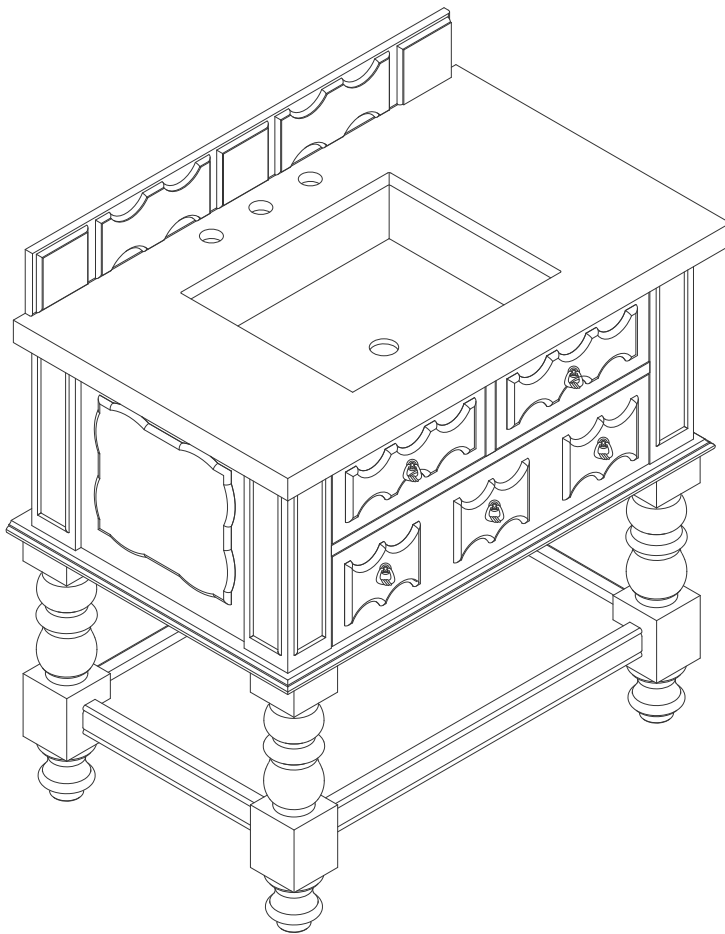

36" CASTILIAN VANITY

160-V36-ACG

160-V36-EG

JAMES MARTIN
VANITIES

Features and Materials

Solids: Soft Maple and Yellow Poplar

Veneers: Red Oak

Panels: Plywood

Installation Type: Floor Standing

Number of Basins: One, with optional 3cm top

Vanity Top Included: NO, Optional 3cm Tops Available with Sinks

Optional Wooden Backsplash

Overflow: Yes, Front Facing

Number of Doors: 0

Number of Drawers: One

Number of Tip Outs: Two

Assembly Type: Installation of Optional 3cm top

Drawer Box Material and Construction: ACG-12mm Plywood/English Dovetail

Joinery; EG- 15mm Poplar/English Dovetail Joinery;

Dimension

Width: 34-3/4"

Depth: 22-7/8"

Height: 32-5/8"

Rough-In Height: 21-1/2"

Visit website for warranty and installation information
www.jamesmartinvanities.com

36" CASTILIAN VANITY

160-V36-ACG