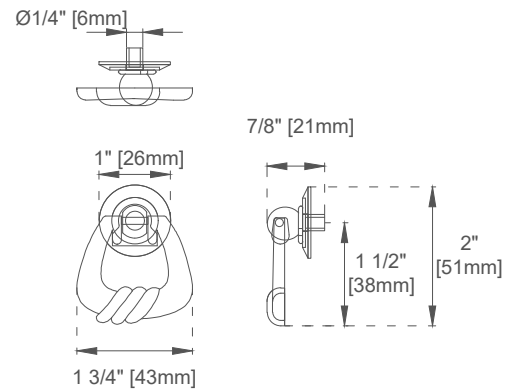

Hardware Material and Finish: ACG-Zinc Alloy in Antique Bronze; EG-Zinc Alloy In Satin Nickel

Fits Drain Hole Size: 1 3/4"

Full Extension, Soft Close Glides

Aluminum Laminate Drawer Liners

Adjustable Levelers

Dimension

Width: 34-3/4"

Depth: 22-7/8"

Height: 32-5/8"

Rough-In Height: 21-1/2"

Visit website for warranty and installation information
www.jamesmartinvanities.com

36" CASTILIAN VANITY

160-V36-ACG

160-V36-EG

JAMES MARTIN

VANITIES

Top View

Front View

ACG-Pull

EG-Pull

All dimensions are nominal

160-V36-EG

JAMES MARTIN

VANITIES

Side View

Back View

All dimensions are nominal

Diagrams are of cabinet only—James Martin Optional Countertops and sinks are not shown

Visit website for warranty and installation information
www.jamesmartinvanities.com