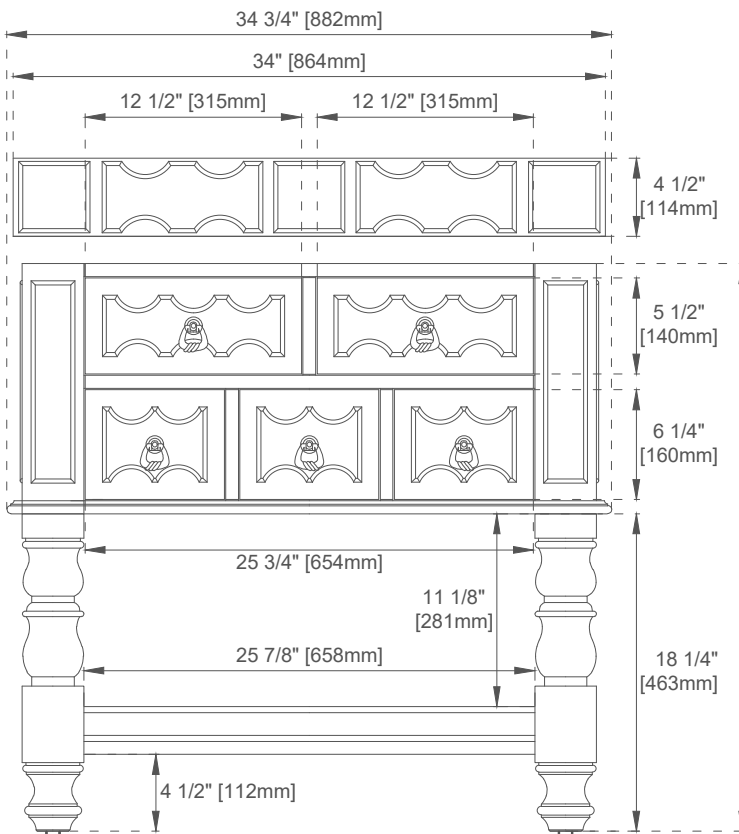

Number of Drawers: One

Number of Tip Outs: Two

Assembly Type: Installation of Optional 3cm top

Drawer Box Material and Construction: ACG-12mm Plywood/English Dovetail

Joinery; EG- 15mm Poplar/English Dovetail Joinery;

Hardware Material and Finish: ACG-Zinc Alloy in Antique Bronze; EG-Zinc Alloy In Satin Nickel

Fits Drain Hole Size: 1 3/4"

Full Extension, Soft Close Glides

Aluminum Laminate Drawer Liners

Adjustable Levelers

Dimension

Width: 34-3/4"

Depth: 22-7/8"

Height: 32-5/8"

Rough-In Height: 21-1/2"

Visit website for warranty and installation information
www.jamesmartinvanities.com

36" CASTILIAN VANITY

160-V36-ACG

160-V36-EG

JAMES MARTIN

VANITIES

Top View

Front View

ACG-Pull

EG-Pull

All dimensions are nominal