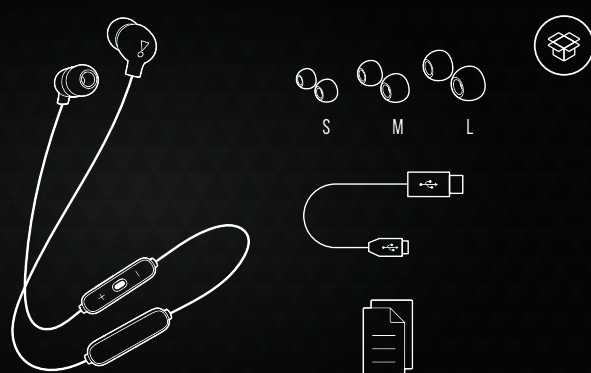

QUICK START GUIDE

TUNE115 BT

WHAT'S IN THE BOX

HOW TO WEAR

POWER ON & CONNECT

BUTTON COMMAND

MULTI-POINT CONNECTION

* (MAXIMUM 2 DEVICES)

ENTER PAIRING MODE WITH THE 2ND DEVICE

- 1 TO SWITCH MUSIC SOURCE, PAUSE THE MUSIC ON THE CURRENT DEVICE AND SELECT PLAY ON THE 2ND DEVICE.
- 2 PHONE CALL WILL ALWAYS TAKE PRIORITY.
- 3 IF ONE DEVICE GOES OUT OF BLUETOOTH RANGE OR POWERS OFF, YOU MAY NEED TO MANUALLY RECONNECT THE REMAINING DEVICE.
- 4 SELECT "FORGET THIS DEVICE" ON YOUR BLUETOOTH DEVICES TO DISCONNECT MULTI-POINT.

CHARGING

LED BEHAVIORS

☀️ ×2	🔌	POWER ON / OFF
•		NO DEVICE CONNECTED
🌟	📶	BT CONNECTING
•	📶	BT CONNECTED
🌟	🔋	LOW BATTERY
•	🔋	CHARGING
•	🔋	FULLY CHARGED

TECH SPEC

DRIVER SIZE:	8.6 mm dynamic driver
FREQUENCY RESPONSE:	20 Hz – 20 kHz
SENSITIVITY:	102 dB SPL @ 1kHz 1mW
MICROPHONE SENSITIVITY:	-25 dBV/Pa @ 1kHz
IMPEDANCE:	16 ohm
BLUETOOTH TRANSMITTED POWER:	<5 dBm
BLUETOOTH TRANSMITTED MODULATION:	GFSK/DOPSK/8DPSK
BLUETOOTH FREQUENCY:	2.402 GHz - 2.480 GHz
BLUETOOTH PROFILE VERSION:	HFP V1.6, HSP V1.2, AVRCP V1.5, A2DP V1.2
HEADSET BATTERY TYPE:	4.2 LITHIUM-ION BATTERY (3.7 V/160 mAh)
POWER SUPPLY:	5 V ⚡ = 1 A
CHARGING TIME:	<2 hrs
MUSIC PLAYTIME WITH BT ON:	8 hrs
WEIGHT:	19.02 g