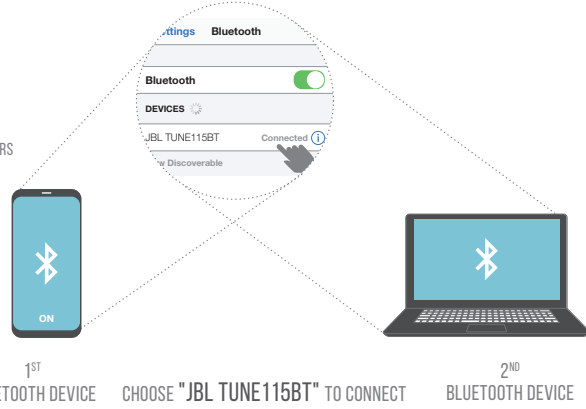

QUICK START GUIDE

TUNE115 BT

WHAT'S IN THE BOX

HOW TO WEAR

POWER ON & CONNECT

BUTTON COMMAND

MULTI-POINT CONNECTION

* (MAXIMUM 2 DEVICES)

ENTER PAIRING MODE WITH THE 2ND DEVICE

- 1 TO SWITCH MUSIC SOURCE, PAUSE THE MUSIC ON THE CURRENT DEVICE AND SELECT PLAY ON THE 2ND DEVICE.
- 2 PHONE CALL WILL ALWAYS TAKE PRIORITY.
- 3 IF ONE DEVICE GOES OUT OF BLUETOOTH RANGE OR POWERS OFF, YOU MAY NEED TO MANUALLY RECONNECT THE REMAINING DEVICE.
- 4 SELECT "FORGET THIS DEVICE" ON YOUR BLUETOOTH DEVICES TO DISCONNECT MULTI-POINT.