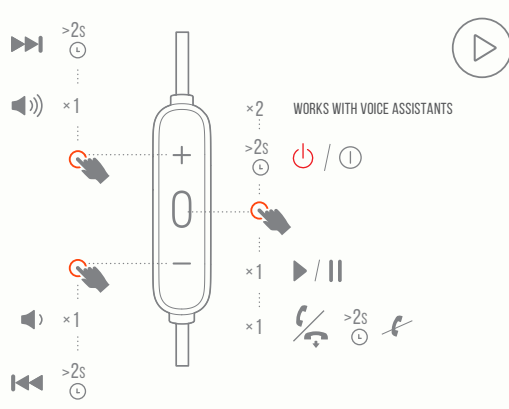

QUICK START GUIDE

TUNE115 BT

WHAT'S IN THE BOX

HOW TO WEAR

POWER ON & CONNECT

BUTTON COMMAND

MULTI-POINT CONNECTION

* (MAXIMUM 2 DEVICES)

ENTER PAIRING MODE WITH THE 2ND DEVICE

- 1 TO SWITCH MUSIC SOURCE, PAUSE THE MUSIC ON THE CURRENT DEVICE AND SELECT PLAY ON THE 2ND DEVICE.
- 2 PHONE CALL WILL ALWAYS TAKE PRIORITY.
- 3 IF ONE DEVICE GOES OUT OF BLUETOOTH RANGE OR POWERS OFF, YOU MAY NEED TO MANUALLY RECONNECT THE REMAINING DEVICE.
- 4 SELECT "FORGET THIS DEVICE" ON YOUR BLUETOOTH DEVICES TO DISCONNECT MULTI-POINT.