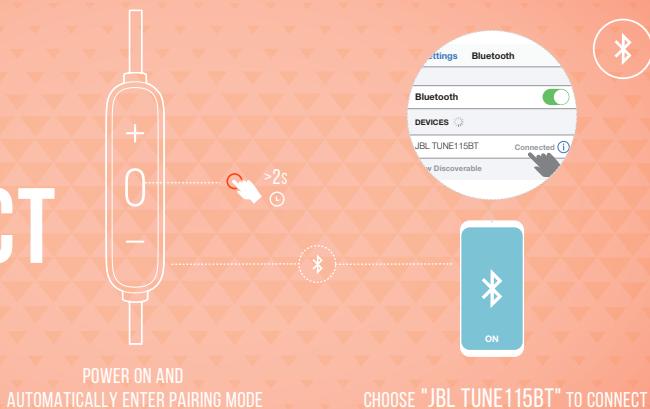

QUICK START GUIDE

TUNE115 BT

WHAT'S IN THE BOX

HOW TO WEAR

POWER ON & CONNECT

BUTTON COMMAND

MULTI-POINT CONNECTION

* (MAXIMUM 2 DEVICES)

ENTER PAIRING MODE WITH THE 2ND DEVICE

- 1 TO SWITCH MUSIC SOURCE, PAUSE THE MUSIC ON THE CURRENT DEVICE AND SELECT PLAY ON THE 2ND DEVICE.
- 2 PHONE CALL WILL ALWAYS TAKE PRIORITY.
- 3 IF ONE DEVICE GOES OUT OF BLUETOOTH RANGE OR POWERS OFF, YOU MAY NEED TO MANUALLY RECONNECT THE REMAINING DEVICE.
- 4 SELECT "FORGET THIS DEVICE" ON YOUR BLUETOOTH DEVICES TO DISCONNECT MULTI-POINT.