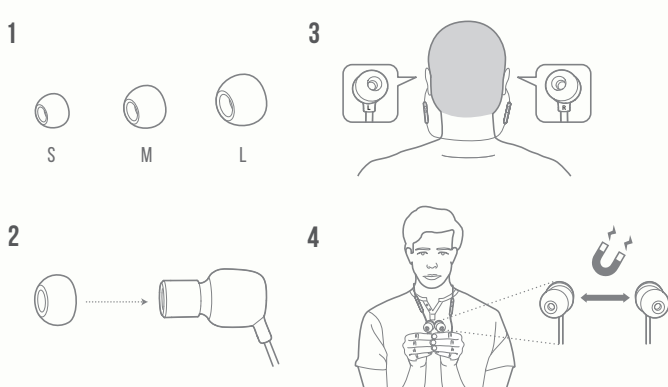

QUICK START GUIDE

TUNE115 BT

WHAT'S IN THE BOX

HOW TO WEAR

POWER ON & CONNECT

BUTTON COMMAND

MULTI-POINT CONNECTION

* (MAXIMUM 2 DEVICES)

ENTER PAIRING MODE WITH THE 2ND DEVICE

- 1 TO SWITCH MUSIC SOURCE, PAUSE THE MUSIC ON THE CURRENT DEVICE AND SELECT PLAY ON THE 2ND DEVICE.
- 2 PHONE CALL WILL ALWAYS TAKE PRIORITY.
- 3 IF ONE DEVICE GOES OUT OF BLUETOOTH RANGE OR POWERS OFF, YOU MAY NEED TO MANUALLY RECONNECT THE REMAINING DEVICE.
- 4 SELECT "FORGET THIS DEVICE" ON YOUR BLUETOOTH DEVICES TO DISCONNECT MULTI-POINT.