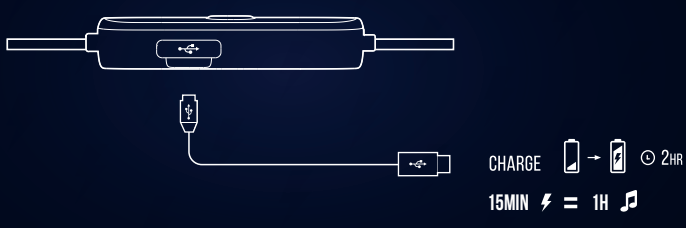

QUICK START GUIDE

TUNE115 BT

WHAT'S IN THE BOX

HOW TO WEAR

POWER ON & CONNECT

BUTTON COMMAND

MULTI-POINT CONNECTION

* (MAXIMUM 2 DEVICES)

ENTER PAIRING MODE WITH THE 2ND DEVICE

- 1 TO SWITCH MUSIC SOURCE, PAUSE THE MUSIC ON THE CURRENT DEVICE AND SELECT PLAY ON THE 2ND DEVICE.
- 2 PHONE CALL WILL ALWAYS TAKE PRIORITY.
- 3 IF ONE DEVICE GOES OUT OF BLUETOOTH RANGE OR POWERS OFF, YOU MAY NEED TO MANUALLY RECONNECT THE REMAINING DEVICE.
- 4 SELECT "FORGET THIS DEVICE" ON YOUR BLUETOOTH DEVICES TO DISCONNECT MULTI-POINT.

CHARGING

LED BEHAVIORS

☀️ ×2	🔌	POWER ON / OFF
•		NO DEVICE CONNECTED
🌟	📶	BT CONNECTING
•	📶	BT CONNECTED
🌟	🔋	LOW BATTERY
•	🔋	CHARGING
•	🔋	FULLY CHARGED

TECH SPEC

DRIVER SIZE:	8.6 mm dynamic driver
FREQUENCY RESPONSE:	20 Hz – 20 kHz
SENSITIVITY:	102 dB SPL @ 1kHz 1mW
MICROPHONE SENSITIVITY:	-25 dBV/Pa @ 1kHz
IMPEDANCE:	16 ohm
BLUETOOTH TRANSMITTED POWER:	<5 dBm
BLUETOOTH TRANSMITTED MODULATION:	GFSK/DOPSK/8DPSK
BLUETOOTH FREQUENCY:	2.402 GHz - 2.480 GHz
BLUETOOTH PROFILE VERSION:	HFP V1.6, HSP V1.2, AVRCP V1.5, A2DP V1.2
HEADSET BATTERY TYPE:	4.2 LITHIUM-ION BATTERY (3.7 V/160 mAh)
POWER SUPPLY:	5 V ⚡ = 1 A
CHARGING TIME:	<2 hrs
MUSIC PLAYTIME WITH BT ON:	8 hrs
WEIGHT:	19.02 g