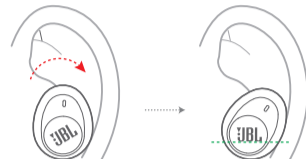

QUICK START GUIDE

TUNE115TWS

WHAT'S IN THE BOX

HOW TO WEAR

FIRST TIME USE

POWER ON & CONNECT

PAIRING

CHOOSE "JBL TUNE115TWS" TO CONNECT

POWER OFF

MANUAL CONTROLS

POWER ON & CONNECT TO DEVICE

RECONNECTING LEFT & RIGHT

POWER ON

POWER OFF

BUTTON COMMAND

1. STEREO MODE

2. MONO MODE

SEAMLESS AUTOMATIC SWITCH

CHARGING

CHARGE 15MIN = 1H

LED BEHAVIORS

	POWER ON
	BT CONNECTING
	BT CONNECTED
	LOW BATTERY
	CHARGING
	FULLY CHARGED

TECH SPEC