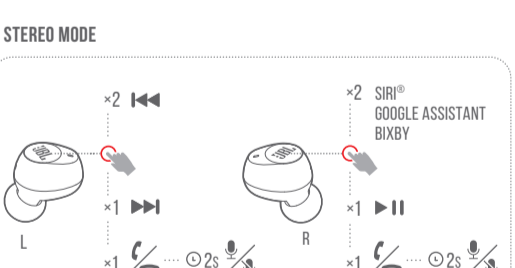

QUICK START GUIDE

TUNE115TWS

WHAT'S IN THE BOX

HOW TO WEAR

FIRST TIME USE

POWER ON & CONNECT

PAIRING

CHOOSE "JBL TUNE115TWS" TO CONNECT

POWER OFF

MANUAL CONTROLS

POWER ON & CONNECT TO DEVICE

RECONNECTING LEFT & RIGHT

POWER ON

POWER OFF

BUTTON COMMAND

1. STEREO MODE

2. MONO MODE

SEAMLESS AUTOMATIC SWITCH

CHARGING

CHARGE 15MIN = 1H

LED BEHAVIORS

	POWER ON
	BT CONNECTING
	BT CONNECTED
	LOW BATTERY
	CHARGING
	FULLY CHARGED

TECH SPEC