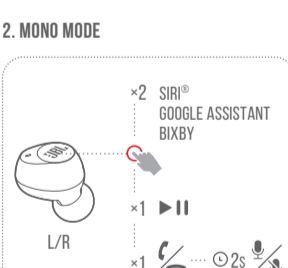

2. MONO MODE

SEAMLESS AUTOMATIC SWITCH