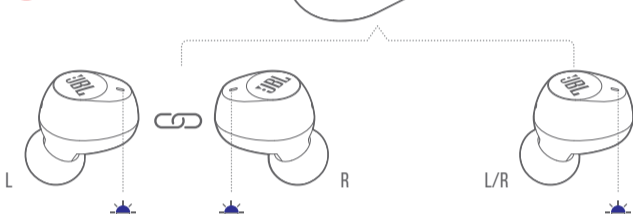

QUICK START GUIDE

TUNE115TWS

WHAT'S IN THE BOX

HOW TO WEAR

FIRST TIME USE

POWER ON & CONNECT

PAIRING