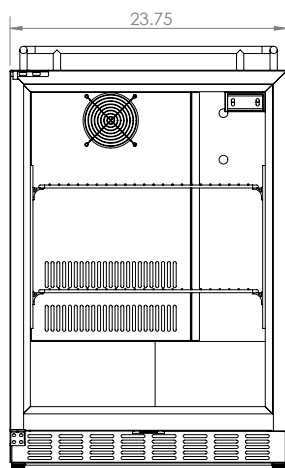

Mon-Fri, 7:00am - 4:00pm

Model: **HK38SSU-L-1**

KEGCO 24" WIDE OUTDOOR SINGLE TAP ALL STAINLESS STEEL BUILT-IN LEFT HINGE KEGERATOR WITH KIT

DIMENSIONS	
Height	34-1/8"
Width	24"
Depth (without handle)	25"
Depth (with handle)	26.5"
Shipping Dimensions	30"x30"x43"

WEIGHT	
Unit Weight	115 lbs.
Shipping Weight	150 lbs.

KEG STORAGE CAPACITIES	
Full Size / 1/2-Barrel	Holds 1
Pony Size / 1/4-Barrel	Holds 1
1/4-Barrel Slim	Holds 2
1/6-Barrel	Holds 3
5 gal. Ball/Pin Lock Keg	Holds 3
5-Liter / Mini Keg	Holds 3

DRAFT BEER TOWER	
Number of Faucets	1
Material	Stainless Steel
Height	14"
Diameter	3"

COOLING SYSTEM	
Type	Compressor
Defrost System	Manual
Front Ventilation	Yes

(800) 710 9939

support@beveragefactory.com
www.beveragefactory.com