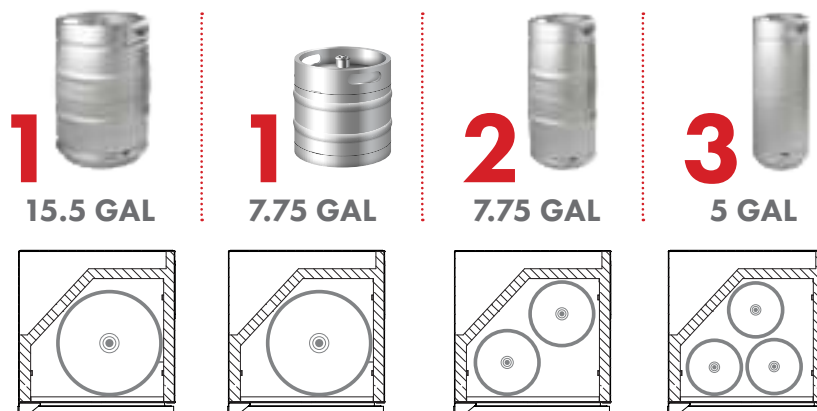

Model: **HK38SSU-L-1**

KEGCO 24" WIDE OUTDOOR SINGLE TAP ALL STAINLESS STEEL BUILT-IN LEFT HINGE KEGERATOR WITH KIT

FEATURES

- BUILT-IN OR FREESTANDING USE
- POWERFUL COOLING TECHNOLOGY
- DIGITAL TEMPERATURE CONTROL
- AIR COOLED TOWER PREVENTS FOAM
- LARGE STAINLESS STEEL INTERIOR
- LOCKING STAINLESS STEEL DOOR
- CONVERTS TO A REFRIGERATOR

CAPACITY OPTIONS

INCLUDES PREMIUM DIRECT DRAW KIT

- 5 lb. aluminum CO₂ tank
- Commercial grade double gauge CO₂ regulator
- Brewery grade D system lever handle keg coupler
- 14.5" tall, 3" diameter polished stainless steel draft tower
- Hoses and fittings

Mon-Fri, 7:00am - 4:00pm

Model: **HK38SSU-L-1**

KEGCO 24" WIDE OUTDOOR SINGLE TAP ALL STAINLESS STEEL BUILT-IN LEFT HINGE KEGERATOR WITH KIT

DIMENSIONS	
Height	34-1/8"
Width	24"
Depth (without handle)	25"
Depth (with handle)	26.5"
Shipping Dimensions	30"x30"x43"

WEIGHT	
Unit Weight	115 lbs.
Shipping Weight	150 lbs.

KEG STORAGE CAPACITIES	
Full Size / 1/2-Barrel	Holds 1
Pony Size / 1/4-Barrel	Holds 1
1/4-Barrel Slim	Holds 2
1/6-Barrel	Holds 3
5 gal. Ball/Pin Lock Keg	Holds 3
5-Liter / Mini Keg	Holds 3