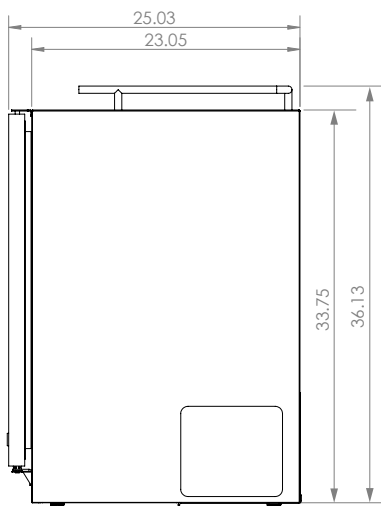

Mon-Fri, 7:00am - 4:00pm

Model: **HK38SSU-L-1**

KEGCO 24" WIDE OUTDOOR SINGLE TAP ALL STAINLESS STEEL BUILT-IN LEFT HINGE KEGERATOR WITH KIT

DIMENSIONS	
Height	34-1/8"
Width	24"
Depth (without handle)	25"
Depth (with handle)	26.5"
Shipping Dimensions	30"x30"x43"

WEIGHT	
Unit Weight	115 lbs.
Shipping Weight	150 lbs.

KEG STORAGE CAPACITIES	
Full Size / 1/2-Barrel	Holds 1
Pony Size / 1/4-Barrel	Holds 1
1/4-Barrel Slim	Holds 2
1/6-Barrel	Holds 3
5 gal. Ball/Pin Lock Keg	Holds 3
5-Liter / Mini Keg	Holds 3

DRAFT BEER TOWER	
Number of Faucets	1
Material	Stainless Steel
Height	14"
Diameter	3"

COOLING SYSTEM	
Type	Compressor
Defrost System	Manual
Front Ventilation	Yes

(800) 710 9939

support@beveragefactory.com
www.beveragefactory.com