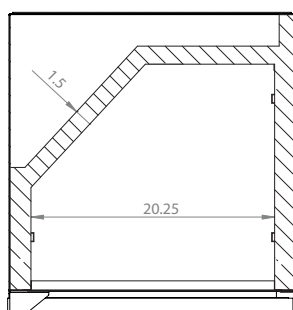

Model: **HK38SSU-L-1**

KEGCO 24" WIDE OUTDOOR SINGLE TAP ALL STAINLESS STEEL BUILT-IN LEFT HINGE KEGERATOR WITH KIT

DIMENSIONS	
Height	34-1/8"
Width	24"
Depth (without handle)	25"
Depth (with handle)	26.5"
Shipping Dimensions	30"x30"x43"

WEIGHT	
Unit Weight	115 lbs.
Shipping Weight	150 lbs.

KEG STORAGE CAPACITIES	
Full Size / 1/2-Barrel	Holds 1
Pony Size / 1/4-Barrel	Holds 1
1/4-Barrel Slim	Holds 2
1/6-Barrel	Holds 3
5 gal. Ball/Pin Lock Keg	Holds 3
5-Liter / Mini Keg	Holds 3

KEY FEATURES	
Built-in Capable	Yes
Keg Coupler	Yes
Security Lock	Yes
Regulator	Yes
CO₂ Tank	Yes
Outdoor Use	Yes
Commercial Use	Yes

ELECTRICAL	
Electrical Requirements	115v/60hz
Running Amps	1.7 A

CERTIFICATIONS	
ETL Listed	Yes
ETL Sanitation Listed	Yes

WARRANTY	
Labor	1 Year
Parts	1 Year
Compressor (Parts Only)	5 Years

EXTERIOR	
Cabinet	Stainless Steel
Drip Tray	Yes
Guard Rail	Yes
Casters	Yes

DOOR	
Color / Material	Stainless Steel
Number of Doors	1
Door Handle	Towel/Curved
Field Reversible	No
Accepts Custom Overlay Panel	No

DRAFT BEER TOWER	
Number of Faucets	1
Material	Stainless Steel
Height	14"
Diameter	3"

COOLING SYSTEM	
Type	Compressor
Defrost System	Manual
Front Ventilation	Yes

(800) 710 9939

support@beveragefactory.com
www.beveragefactory.com

OUR SHOWROOM

8520 Miralani Drive
San Diego, CA 92126

Mon-Fri, 7:00am - 4:00pm