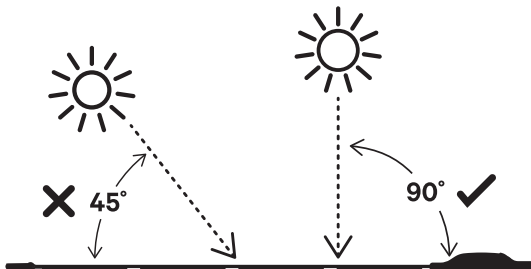

PWR SOLAR 10W

COMPACT FOLDING
SOLAR CHARGER 5V

QUICK START

1.

2.

3.

FOR BEST RESULTS ANGLE SOLAR
CELLS 90 DEGREES TO THE SUNS RAYS

SOLID LEDS INDICATE IRRADIATION
ON PANEL WITHOUT A DEVICE CONNECTED.