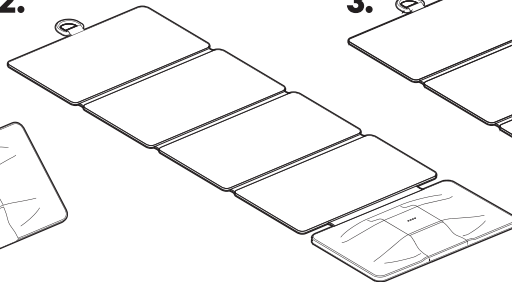

PWR SOLAR 10W

COMPACT FOLDING
SOLAR CHARGER 5V

QUICK START

1.

2.

3.

FOR BEST RESULTS ANGLE SOLAR
CELLS 90 DEGREES TO THE SUNS RAYS

SOLID LEDS INDICATE IRRADIATION
ON PANEL WITHOUT A DEVICE CONNECTED.