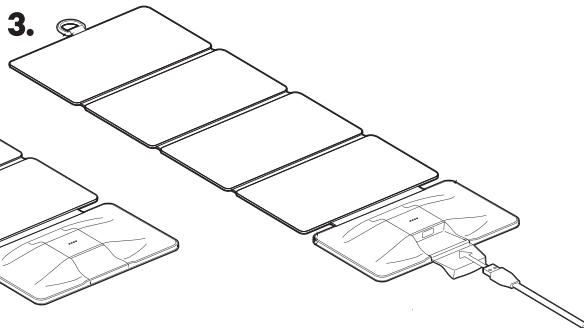

PWR SOLAR 10W

COMPACT FOLDING
SOLAR CHARGER 5V

QUICK START

1.

2.

3.

FOR BEST RESULTS ANGLE SOLAR
CELLS 90 DEGREES TO THE SUNS RAYS

SOLID LEDS INDICATE IRRADIATION
ON PANEL WITHOUT A DEVICE CONNECTED.