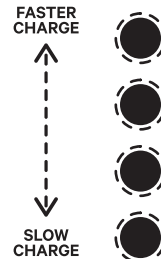

PWR SOLAR 10W

COMPACT FOLDING
SOLAR CHARGER 5V

QUICK START

1.

2.

3.

FOR BEST RESULTS ANGLE SOLAR
CELLS 90 DEGREES TO THE SUNS RAYS

SOLID LEDS INDICATE IRRADIATION
ON PANEL WITHOUT A DEVICE CONNECTED.

FLASHING LEDS INDICATE CHARGING RATE
WHEN A DEVICE IS CONNECTED.