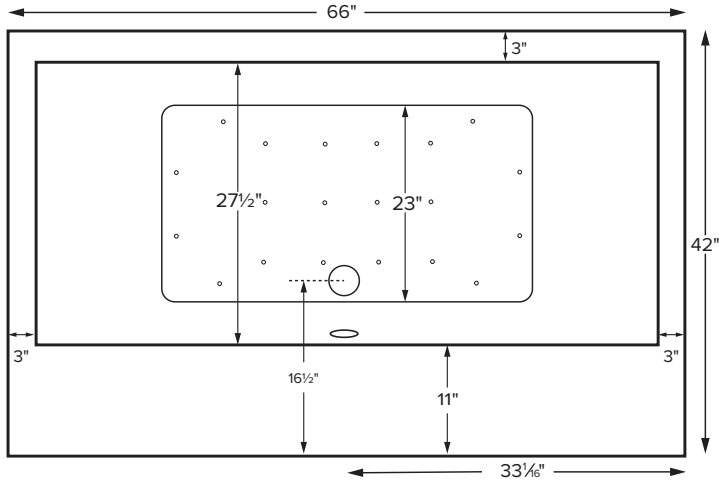

Available as a freestanding model or finished on 1, 2 or 3 sides for various installation applications.

**Metro 3**  
with Sculpted Finish®

|  |                          |
|--|--------------------------|
| <b>MODEL 175A</b>  |                          |
| <b>66 x 42" x 24"</b>  |                          |
| FREESTANDING or ALCOVE<br><i>Not recommended as a tub/shower combination</i><br>80 gal to overflow |                          |
| <b>Acrylic CXL®</b>  | <b>DoloMatte®</b>        |
| 160 lbs / 73 kg  | <SOAKER> 180 lbs / 82 kg |
| Filling this tub to the maximum may require an above average size or dedicated water heater.       |                          |

Features a flat 11" deck surface on the drain side for mounting faucetry. Drain kit sold separately. Shown as Air Bath

| ELECTRICAL COMPONENTS & SPECIFICATIONS |   |           |
|--|---|-----------|
| Hydrotherapy Package                   | Components Included                             | GFCI/110V |
| <b>Microbubbles</b>                    | Microbubbles pump                               | 1-15 amp  |
| <b>Air Massage</b>                     | heated blower                                   | 1-15 amp  |
| <b>Microbubbles with Air</b>           | Microbubbles pump, heated blower                | 1-20 amp  |
| <b>Air Massage Elite</b>               | heated blower, chromatherapy                    | 1-15 amp  |
| <b>Microbubbles with Air Elite</b>     | Microbubbles pump, heated blower, chromatherapy | 2-15 amp  |

• Options and accessories may be packaged inside the tub crate. Always check packaging before discarding.  
• All product measurements are ±1/2".  
• Specifications and configurations are subject to change without notice.  
• Measurements herein supersede all others published prior to publication date below.