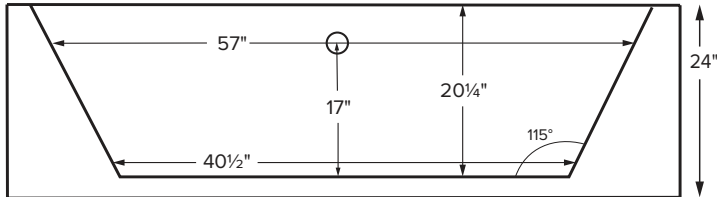

ELECTRICAL COMPONENTS & SPECIFICATIONS		
Hydrotherapy Package	Components Included	GFCI/110V
Microbubbles	Microbubbles pump	1-15 amp
Air Massage	heated blower	1-15 amp
Microbubbles with Air	Microbubbles pump, heated blower	1-20 amp
Air Massage Elite	heated blower, chromatherapy	1-15 amp
Microbubbles with Air Elite	Microbubbles pump, heated blower, chromatherapy	2-15 amp

Electrical requirements may change with the addition of optional therapy components. See specific option details or installation information, CSA Certified C/US; B45.5/IAPMO ANSI Z124.1 and ANSI 112.19.7

See the Installation & Operation Manual for more details.
MTI's Customer Service: Monday-Friday 8am-6pm EST
800-783-8827 or service@mtibaths.com

IMPORTANT ORDERING & INSTALLATION INFORMATION

- Before ordering or installing, please consider future access to equipment.
- Unless ordering Sculpted Finish on 4 sides, please include a diagram specifying which sides will need to be finished, along with location of optional tile flange(s).
- Drain is not included with this tub model.
- When ordering an air bath, the air blower must be remote mounted.
- Microbubbles system components must be installed on a non-Sculpted Finish side. Components will extend beyond the perimeter of the tub. Call MTI for specific details regarding the desired installation before placing the order.
- Radiance placed on floor locations will affect placement of air jets.
- Hydrotherapy equipment may ship loose for remote installation. See package content on the following page for details. Specifications and configurations are subject to change without notice.
- All tubs are compliant with ASTM C 1028-07 coefficient of friction. DoloMatte meets ANSI A137.1/A326.3 coefficient of friction and AS HB198:2014 slip tests.

• Options and accessories may be packaged inside the tub crate. Always check packaging before discarding.
• All product measurements are ±1/2".
• Specifications and configurations are subject to change without notice.
• Measurements herein supersede all others published prior to publication date below.