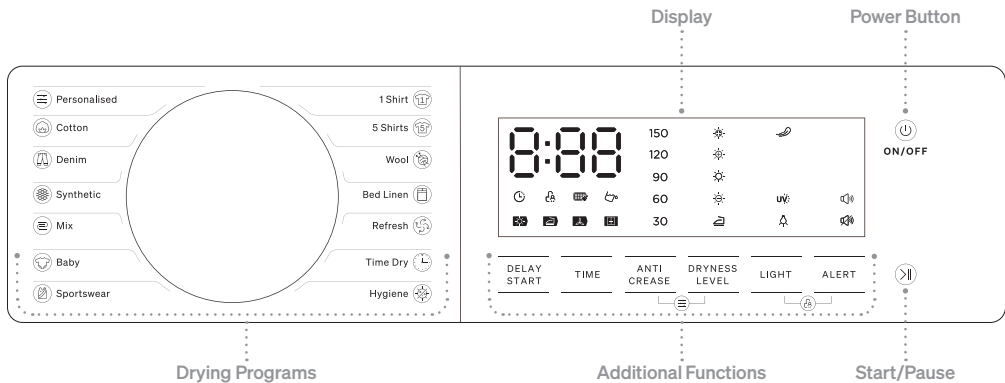

10kg Heat Pump Clothes Dryer

OHPD1000M

omega

Designed to Enhance
EST. 1981

Introducing your new Heat Pump Clothes Dryer

Control Panel

Drying Programs

- | | |
|--------------|-----------|
| Personalised | 1 Shirt |
| Cotton | 5 Shirts |
| Denim | Wool |
| Synthetic | Bed Linen |
| Mix | Refresh |
| Baby | Time Dry |
| Sportswear | Hygiene |

Additional Functions

- | | |
|------------------|-------------|
| Delay Start | Child Lock |
| Dryness Level | Anti-Crease |
| Light | Iron |
| Alert (On & Off) | UV |

We recommend always checking laundry care labels for whether your garment is compatible prior to drying.