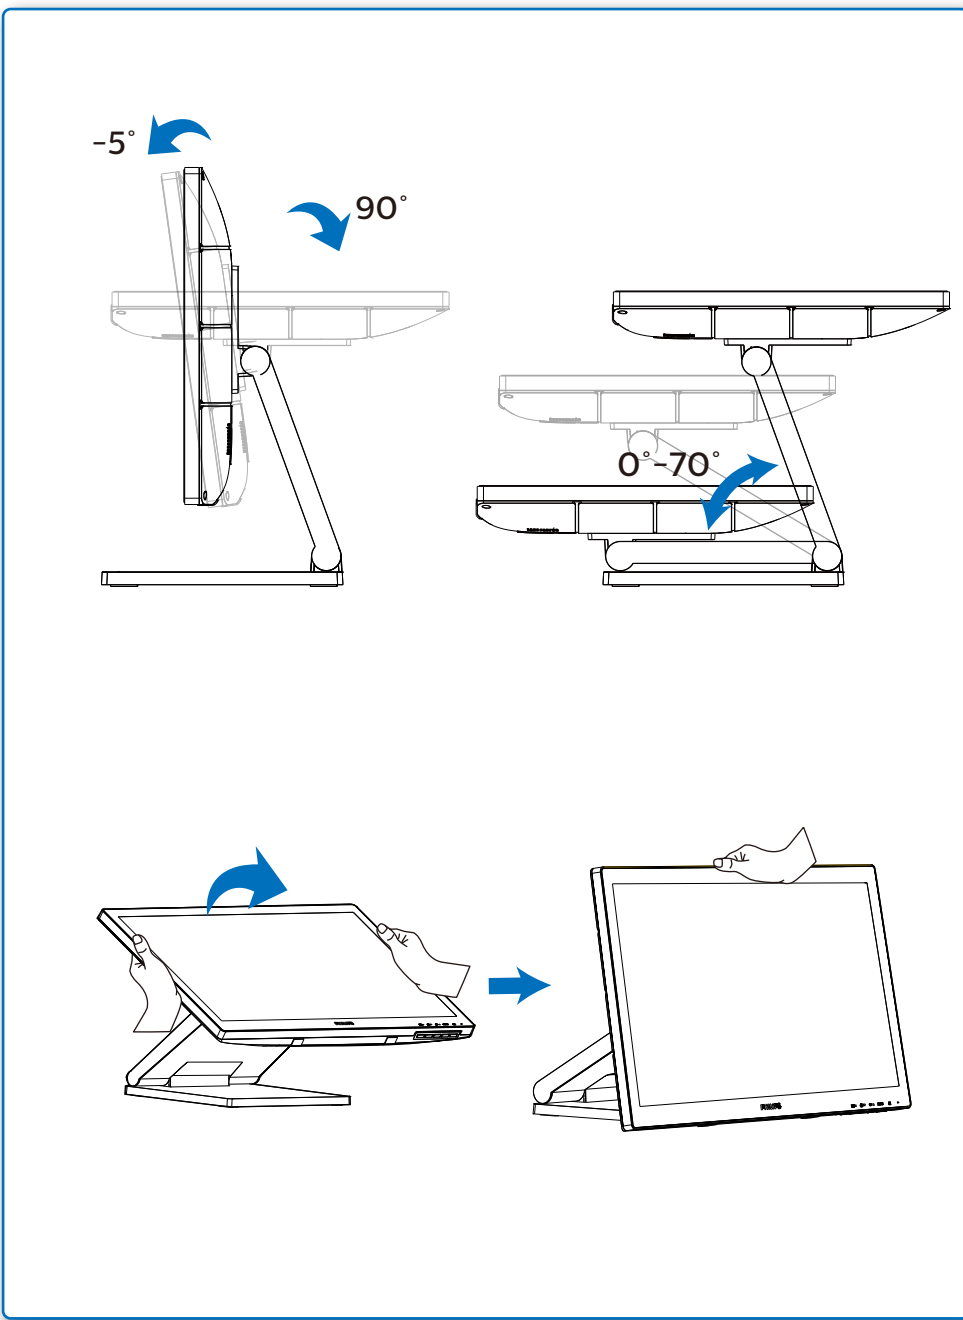

GRAPHIC DEVELOPMENT MMD	
Product name	
Project name	QSG
Project no.	
Finishing	Folded sheet
Scale	1:1
Size Spreads	594 (W) x 210 (H) mm
Size	148.5 (W) x 210 (H) mm
Operator(s)	
Date amended	2018
VERSION No.	13
APPROVAL	
QC Lithographer	
Product Manager	
Date Check	
ARTWORK DOCUMENT	
Paper	80gsm White, woodfree coated
Numbers of colours	2Cx2C
Spotcolor	
Aftertreatment	
☐ Cropping	
☐ Coating	
☐ Varnishing	
☐ Embossing	
☐ Cutterguide	
☐ Die-cut	
☐ Binding	
☐ Glue	

4