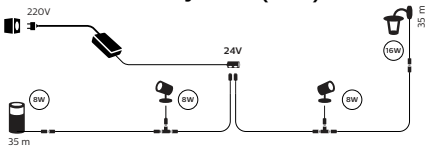

Philips Hue Low-volt system (24V)

Max PSU wattage (40W or 100W) Max. 35m

Signify
I.B.R.S. / C.C.R.I. Numéro 10461
5600 VB Eindhoven,
the Netherlands
☎00800-74454775

© 2021 Signify Holding
All rights reserved