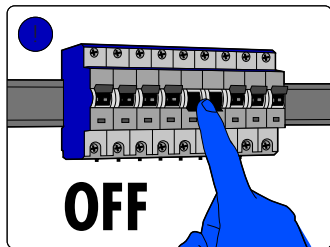

Excl.

IP44

**Distributed by:**  
Reduction Revolution Pty Ltd  
[www.reductionrevolution.com.au/LED](http://www.reductionrevolution.com.au/LED)

Signify  
I.B.R.S. / C.C.R.I. Numéro 10461  
5600 VB Eindhoven,  
the Netherlands  
☎00800-74454775