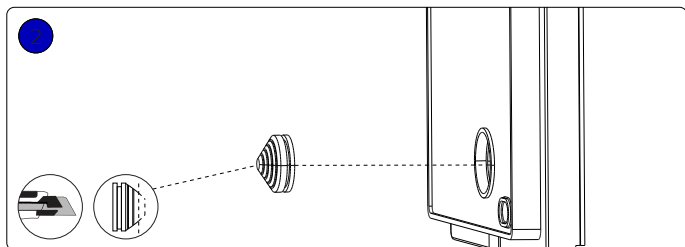

Excl.

IP44

**Distributed by:**  
Reduction Revolution Pty Ltd  
[www.reductionrevolution.com.au/LED](http://www.reductionrevolution.com.au/LED)

Signify  
I.B.R.S. / C.C.R.I. Numéro 10461  
5600 VB Eindhoven,  
the Netherlands  
☎00800-74454775