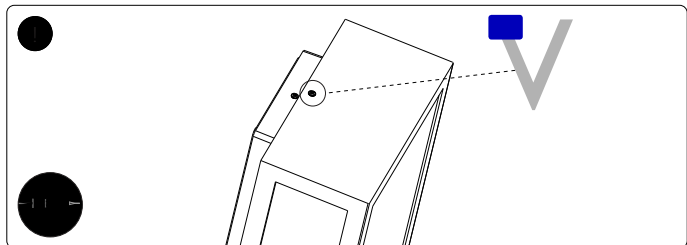

Excl.

IP44

**Distributed by:**  
Reduction Revolution Pty Ltd  
[www.reductionrevolution.com.au/LED](http://www.reductionrevolution.com.au/LED)

Signify  
I.B.R.S. / C.C.R.I. Numéro 10461  
5600 VB Eindhoven,  
the Netherlands  
☎00800-74454775