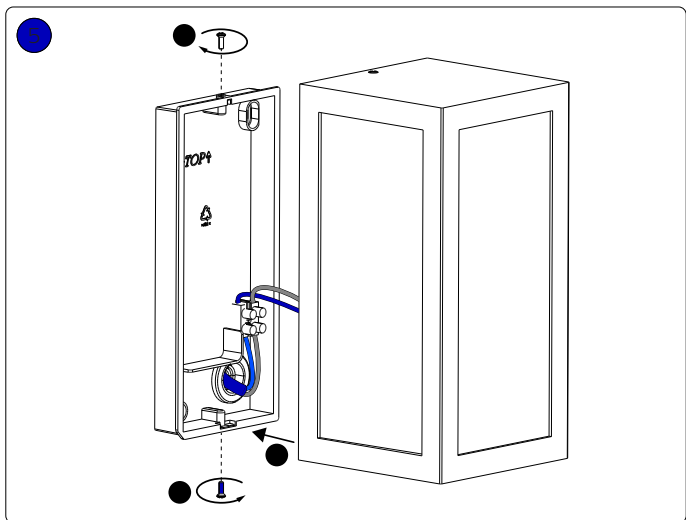

Excl.

IP44

**Distributed by:**  
Reduction Revolution Pty Ltd  
[www.reductionrevolution.com.au/LED](http://www.reductionrevolution.com.au/LED)

Signify  
I.B.R.S. / C.C.R.I. Numéro 10461  
5600 VB Eindhoven,  
the Netherlands  
☎00800-74454775