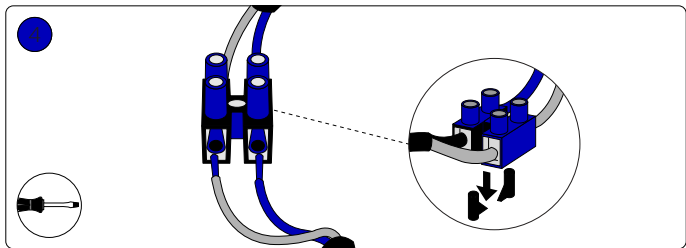

Excl.

IP44

**Distributed by:**  
Reduction Revolution Pty Ltd  
[www.reductionrevolution.com.au/LED](http://www.reductionrevolution.com.au/LED)

Signify  
I.B.R.S. / C.C.R.I. Numéro 10461  
5600 VB Eindhoven,  
the Netherlands  
☎00800-74454775