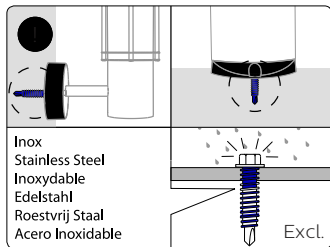

Excl.

IP44

**Distributed by:**  
Reduction Revolution Pty Ltd  
[www.reductionrevolution.com.au/LED](http://www.reductionrevolution.com.au/LED)

Signify  
I.B.R.S. / C.C.R.I. Numéro 10461  
5600 VB Eindhoven,  
the Netherlands  
☎00800-74454775