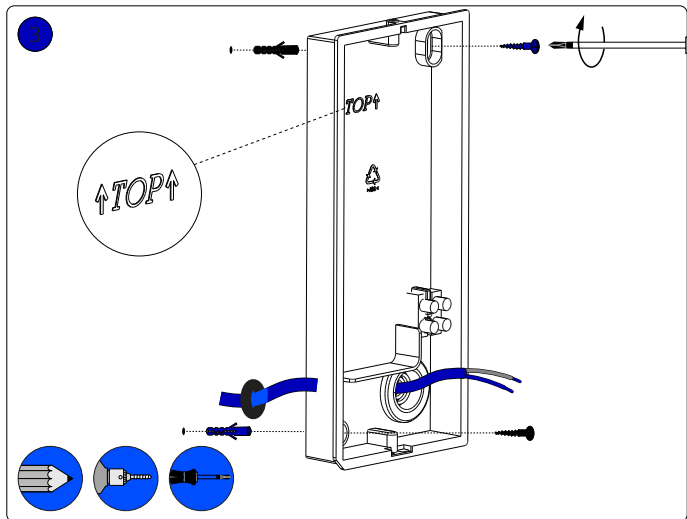

Excl.

IP44

**Distributed by:**  
Reduction Revolution Pty Ltd  
[www.reductionrevolution.com.au/LED](http://www.reductionrevolution.com.au/LED)

Signify  
I.B.R.S. / C.C.R.I. Numéro 10461  
5600 VB Eindhoven,  
the Netherlands  
☎00800-74454775