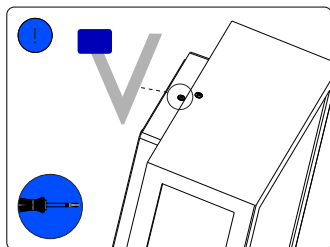

Excl.

IP44

**Distributed by:**  
Reduction Revolution Pty Ltd  
[www.reductionrevolution.com.au/LED](http://www.reductionrevolution.com.au/LED)

Signify  
I.B.R.S. / C.C.R.I. Numéro 10461  
5600 VB Eindhoven,  
the Netherlands  
☎00800-74454775