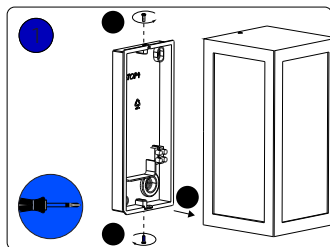

Excl.

IP44

**Distributed by:**  
Reduction Revolution Pty Ltd  
[www.reductionrevolution.com.au/LED](http://www.reductionrevolution.com.au/LED)

Signify  
I.B.R.S. / C.C.R.I. Numéro 10461  
5600 VB Eindhoven,  
the Netherlands  
☎00800-74454775