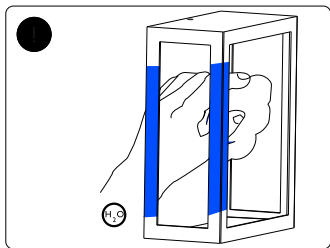

Excl.

IP44

**Distributed by:**  
Reduction Revolution Pty Ltd  
[www.reductionrevolution.com.au/LED](http://www.reductionrevolution.com.au/LED)

Signify  
I.B.R.S. / C.C.R.I. Numéro 10461  
5600 VB Eindhoven,  
the Netherlands  
☎00800-74454775