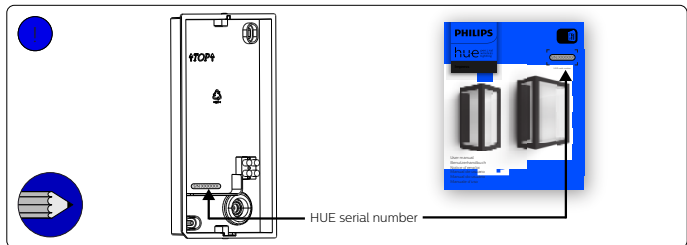

Excl.

IP44

**Distributed by:**  
Reduction Revolution Pty Ltd  
[www.reductionrevolution.com.au/LED](http://www.reductionrevolution.com.au/LED)

Signify  
I.B.R.S. / C.C.R.I. Numéro 10461  
5600 VB Eindhoven,  
the Netherlands  
☎00800-74454775