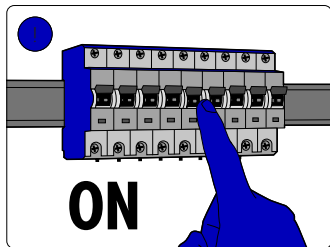

Excl.

IP44

**Distributed by:**  
Reduction Revolution Pty Ltd  
[www.reductionrevolution.com.au/LED](http://www.reductionrevolution.com.au/LED)

Signify  
I.B.R.S. / C.C.R.I. Numéro 10461  
5600 VB Eindhoven,  
the Netherlands  
☎00800-74454775