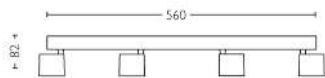

56244/31/P0